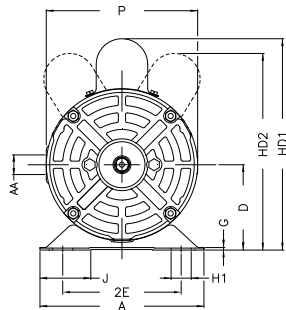

1 2 3 4 5 6 7 8

A

B

C

D

E

F

Notes: Downloaded from <http://dealerselectric.com>
Generated for Model #.2536OT1B48-S

Performed by:

Checked:

Customer:

Single Phase: W01 (Rolled Steel) - ODP - Premium Efficiency (DOE)

Single-phase induction motor
Frame 48 - ODP

12-SEP-2016

P	AB	J	2E	A
5.709	5.520	1.835	4.236	6.142
H	G	HB	HK	FC
0.343	0.075	1.559	2.650	6.299
2F	B	C	BA	N-W
2.748	3.543	9.492	2.500	1.500
ES	d1	U	AA	R
1.260	A 3.15	0.500	NPT 1/2"	0.451
LL	LM	BB	D	XO
3.835	3.697	0.524	3.000	0.524
HD2	O	HC2		
7.165	5.830	4.165		