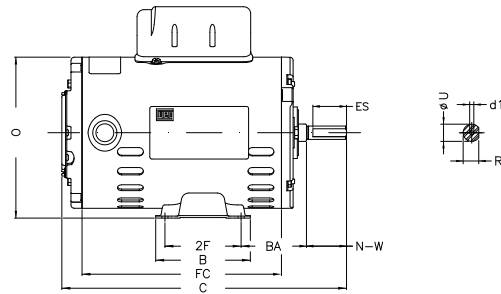

1 2 3 4 5 6 7 8

A

B

C

D

E

F

Notes: Downloaded from <http://dealerselectric.com>
Generated for Model #.2536OT1B48-S

Performed by:

Checked:

Customer:

Single Phase: W01 (Rolled Steel) - ODP - Premium Efficiency (DOE)

Single-phase induction motor
Frame 48 - ODP

12-SEP-2016

P	AB	J	2E	A
5.709	5.520	1.835	4.236	6.142
H	G	HB	HK	FC
0.343	0.075	1.559	2.650	6.299
2F	B	C	BA	N-W
2.748	3.543	9.492	2.500	1.500
ES	d1	U	AA	R
1.260	A 3.15	0.500	NPT 1/2"	0.451
LL	LM	BB	D	XO
3.835	3.697	0.524	3.000	0.524
HD2	O	HC2		
7.165	5.830	4.165		