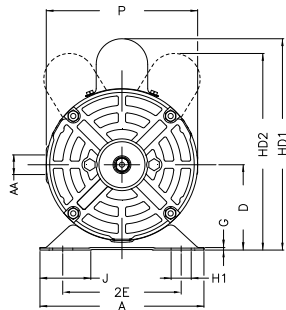

1 2 3 4 5 6 7 8

A

B

C

D

E

F

Notes: Downloaded from <http://dealerselectric.com>
Generated for Model #.2518OT1B48-S

Performed by:

Checked:

Customer:

Single Phase: W01 (Rolled Steel) - ODP - Premium Efficiency (DOE)

Single-phase induction motor
Frame 48 - ODP

12-SEP-2016

P	AB	J	2E	A
5.709	5.520	1.835	4.236	6.142
H	G	HB	HK	FC
0.343	0.075	1.559	2.650	6.299
2F	B	C	BA	N-W
2.748	3.543	9.492	2.500	1.500
ES	d1	U	AA	R
1.260	A 3.15	0.500	NPT 1/2"	0.451
LL	LM	BB	D	XO
3.835	3.697	0.524	3.000	0.524
HD2	O	HC2		
7.165	5.830	4.165		