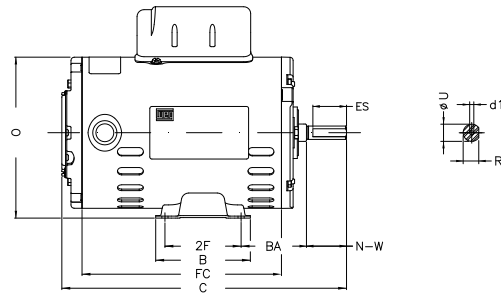

1 2 3 4 5 6 7 8

A

B

C

D

E

F

Notes: Downloaded from <http://dealerselectric.com>
Generated for Model #.2518OT1B48-S

Performed by:

Checked:

Customer:

Single Phase: W01 (Rolled Steel) - ODP - Premium Efficiency (DOE)

Single-phase induction motor
Frame 48 - ODP

12-SEP-2016

P	AB	J	2E	A
5.709	5.520	1.835	4.236	6.142
H	G	HB	HK	FC
0.343	0.075	1.559	2.650	6.299
2F	B	C	BA	N-W
2.748	3.543	9.492	2.500	1.500
ES	d1	U	AA	R
1.260	A 3.15	0.500	NPT 1/2"	0.451
LL	LM	BB	D	XO
3.835	3.697	0.524	3.000	0.524
HD2	O	HC2		
7.165	5.830	4.165		