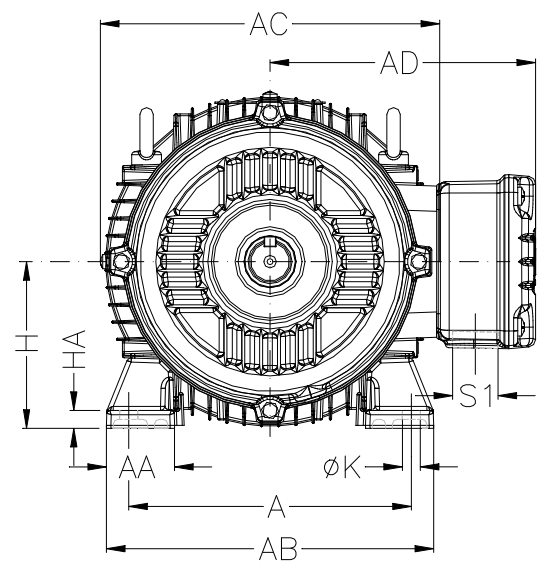

1 2 3 4 5 6 7 8

A
B
C
D
E
F

Notes: Downloaded from <http://dealerselectric.com>
Generated for Model #.2518EP3EAL71

A	AA	AB	AC	AD
112	28	134	140	126.5
B	BA	BB	C	CA
90	24.5	108	45	88
D	E	ES	F	G
14j6	30	18	5	11
GD	DA	EA	TS	FA
5	11j6	23	14	4
GB	GF	H	HA	HC
8.5	4	71	6	139
HD	K	L	LC	S1
192	7	248	276	NPT 3/4"
d1	d2			
DM5	EM4			

Performed by:

Checked:

Customer:

Three-Phase : IEC Tru-Metric - TEFC (IP55) - Aluminum Frame

Three-phase induction motor
Frame 71 - IP55

12-SEP-2016