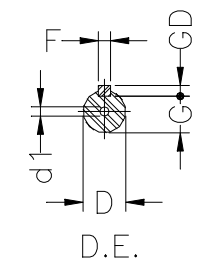

1 2 3 4 5 6 7 8

A
B
C
D
E
F

Notes: Downloaded from <http://dealerselectric.com>
Generated for Model #.2518EP3EAL71

A	AA	AB	AC	AD
112	28	134	140	126.5
B	BA	BB	C	CA
90	24.5	108	45	88
D	E	ES	F	G
14j6	30	18	5	11
GD	DA	EA	TS	FA
5	11j6	23	14	4
GB	GF	H	HA	HC
8.5	4	71	6	139
HD	K	L	LC	S1
192	7	248	276	NPT 3/4"
d1	d2			
DM5	EM4			

Performed by:

Checked:

Customer:

Three-Phase : IEC Tru-Metric - TEFC (IP55) - Aluminum Frame

Three-phase induction motor
Frame 71 - IP55

12-SEP-2016