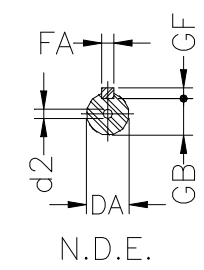

1 2 3 4 5 6 7 8

A
B
C
D
E
F

Notes: Downloaded from <http://dealerselectric.com>
Generated for Model #.2518EP3EAL71

A	AA	AB	AC	AD
112	28	134	140	126.5
B	BA	BB	C	CA
90	24.5	108	45	88
D	E	ES	F	G
14j6	30	18	5	11
GD	DA	EA	TS	FA
5	11j6	23	14	4
GB	GF	H	HA	HC
8.5	4	71	6	139
HD	K	L	LC	S1
192	7	248	276	NPT 3/4"
d1	d2			
DM5	EM4			

Performed by:

Checked:

Customer:

Three-Phase : IEC Tru-Metric - TEFC (IP55) - Aluminum Frame

Three-phase induction motor
Frame 71 - IP55

12-SEP-2016