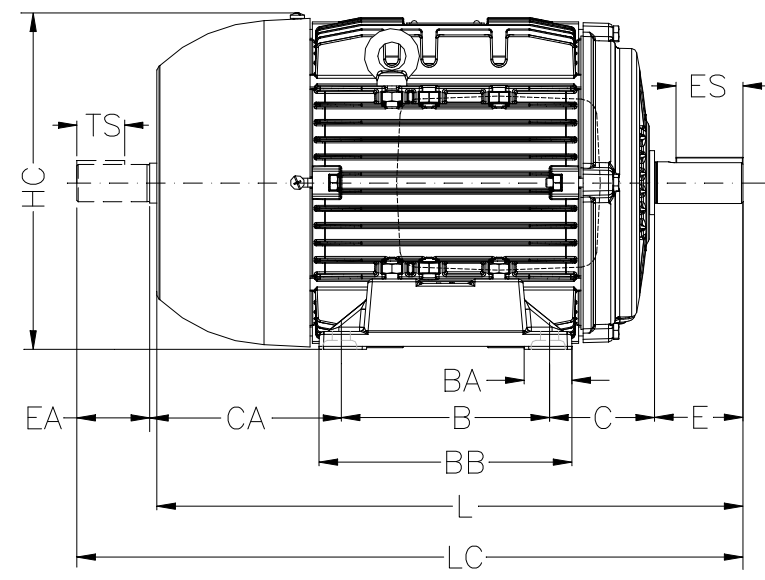

1 2 3 4 5 6 7 8

A
B
C
D
E
F

Notes: Downloaded from <http://dealerselectric.com>
Generated for Model #.2518EP3EAL71

A	AA	AB	AC	AD
112	28	134	140	126.5
B	BA	BB	C	CA
90	24.5	108	45	88
D	E	ES	F	G
14j6	30	18	5	11
GD	DA	EA	TS	FA
5	11j6	23	14	4
GB	GF	H	HA	HC
8.5	4	71	6	139
HD	K	L	LC	S1
192	7	248	276	NPT 3/4"
d1	d2			
DM5	EM4			

Performed by:

Checked:

Customer:

Three-Phase : IEC Tru-Metric - TEFC (IP55) - Aluminum Frame

Three-phase induction motor
Frame 71 - IP55

12-SEP-2016