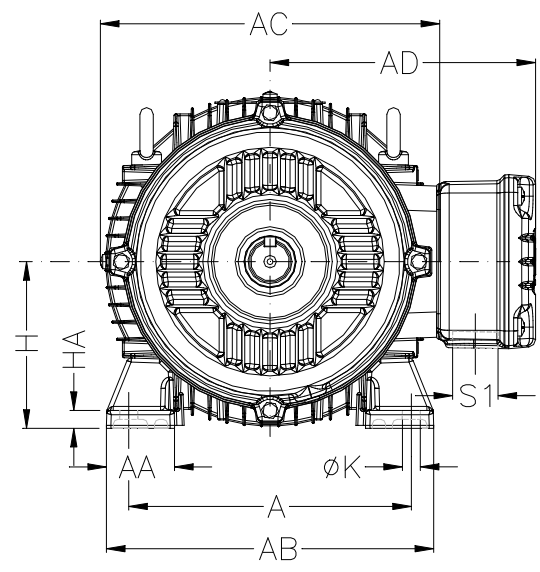

1 2 3 4 5 6 7 8

A
B
C
D
E
F

Notes: Downloaded from <http://dealerselectric.com>
Generated for Model #.1812EP3EAL71

A	AA	AB	AC	AD
112	28	134	140	126.5
B	BA	BB	C	CA
90	24.5	108	45	88
D	E	ES	F	G
14j6	30	18	5	11
GD	DA	EA	TS	FA
5	11j6	23	14	4
GB	GF	H	HA	HC
8.5	4	71	6	139
HD	K	L	LC	S1
192	7	248	276	NPT 3/4"
d1	d2			
DM5	EM4			

Performed by:

Checked:

Customer:

Three-Phase : IEC Tru-Metric - TEFC (IP55) - Aluminum Frame

Three-phase induction motor
Frame 71 - IP55

12-SEP-2016