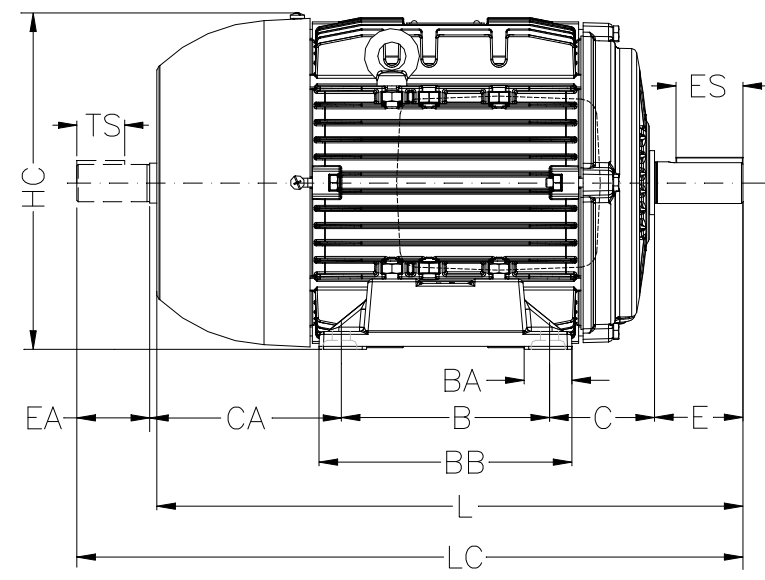

1 2 3 4 5 6 7 8

A
B
C
D
E
F

Notes: Downloaded from <http://dealerselectric.com>
Generated for Model #.1812EP3EAL71

A	AA	AB	AC	AD
112	28	134	140	126.5
B	BA	BB	C	CA
90	24.5	108	45	88
D	E	ES	F	G
14j6	30	18	5	11
GD	DA	EA	TS	FA
5	11j6	23	14	4
GB	GF	H	HA	HC
8.5	4	71	6	139
HD	K	L	LC	S1
192	7	248	276	NPT 3/4"
d1	d2			
DM5	EM4			

Performed by:

Checked:

Customer:

Three-Phase : IEC Tru-Metric - TEFC (IP55) - Aluminum Frame

Three-phase induction motor
Frame 71 - IP55

12-SEP-2016