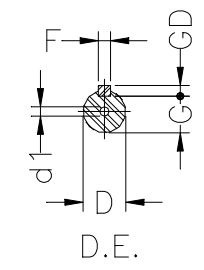

1 2 3 4 5 6 7 8

A
B
C
D
E
F

Notes: Downloaded from <http://dealerselectric.com>
Generated for Model #.1812EP3EAL71

A	AA	AB	AC	AD
112	28	134	140	126.5
B	BA	BB	C	CA
90	24.5	108	45	88
D	E	ES	F	G
14j6	30	18	5	11
GD	DA	EA	TS	FA
5	11j6	23	14	4
GB	GF	H	HA	HC
8.5	4	71	6	139
HD	K	L	LC	S1
192	7	248	276	NPT 3/4"
d1	d2			
DM5	EM4			

Performed by:

Checked:

Customer:

Three-Phase : IEC Tru-Metric - TEFC (IP55) - Aluminum Frame

Three-phase induction motor
Frame 71 - IP55

12-SEP-2016