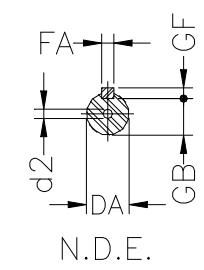

1 2 3 4 5 6 7 8

A
B
C
D
E
F

Notes: Downloaded from <http://dealerselectric.com>
Generated for Model #.1812EP3EAL71

A	AA	AB	AC	AD
112	28	134	140	126.5
B	BA	BB	C	CA
90	24.5	108	45	88
D	E	ES	F	G
14j6	30	18	5	11
GD	DA	EA	TS	FA
5	11j6	23	14	4
GB	GF	H	HA	HC
8.5	4	71	6	139
HD	K	L	LC	S1
192	7	248	276	NPT 3/4"
d1	d2			
DM5	EM4			

Performed by:

Checked:

Customer:

Three-Phase : IEC Tru-Metric - TEFC (IP55) - Aluminum Frame

Three-phase induction motor
Frame 71 - IP55

12-SEP-2016