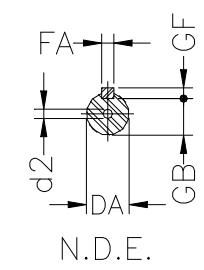

1 2 3 4 5 6 7 8

A
B
C
D
E
F

Notes: Downloaded from <http://dealerselectric.com>
Generated for Model #.1809EP3WAL80

A	AA	AB	AC	AD
125	32	155	159	135.5
B	BA	BB	C	CA
100	28	124	50	93
D	E	ES	F	G
19j6	40	28	6	15.5
GD	DA	EA	TS	FA
6	14j6	30	18	5
GB	GF	H	HA	HC
11	5	80	8	157
HD	K	L	LC	S1
210	10	276	313	NPT 3/4"
d1	d2			
DM6	DM4			

Performed by:

Checked:

Customer:

Three-Phase : IEC Tru-Metric - TEFC (IP55) - Aluminum Frame

Three-phase induction motor
Frame 80 - IP55

12-SEP-2016