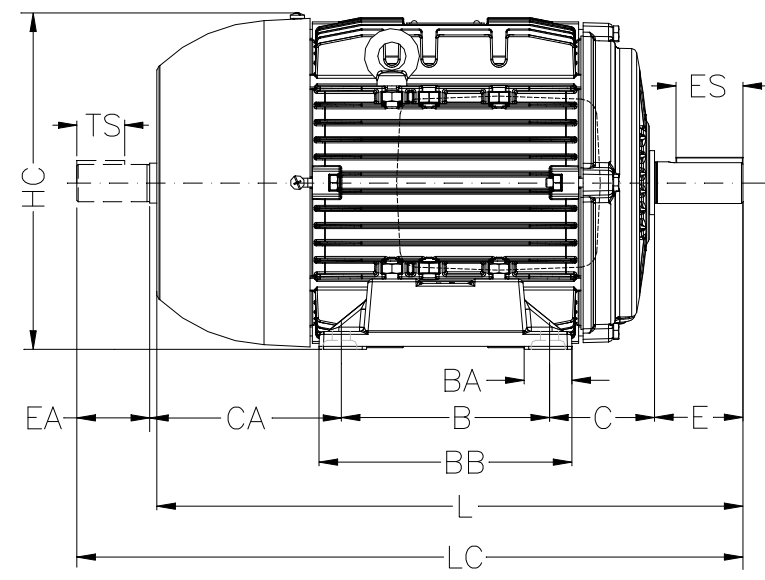

1 2 3 4 5 6 7 8

A
B
C
D
E
F

Notes: Downloaded from <http://dealerselectric.com>
Generated for Model #.1809EP3WAL80

A	AA	AB	AC	AD
125	32	155	159	135.5
B	BA	BB	C	CA
100	28	124	50	93
D	E	ES	F	G
19j6	40	28	6	15.5
GD	DA	EA	TS	FA
6	14j6	30	18	5
GB	GF	H	HA	HC
11	5	80	8	157
HD	K	L	LC	S1
210	10	276	313	NPT 3/4"
d1	d2			
DM6	DM4			

Performed by:

Checked:

Customer:

Three-Phase : IEC Tru-Metric - TEFC (IP55) - Aluminum Frame

Three-phase induction motor
Frame 80 - IP55

12-SEP-2016