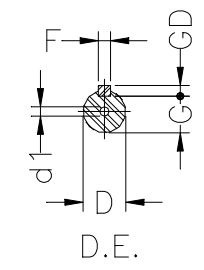

1 2 3 4 5 6 7 8

A
B
C
D
E
F

Notes: Downloaded from <http://dealerselectric.com>
Generated for Model #.1809EP3WAL80

A	AA	AB	AC	AD
125	32	155	159	135.5
B	BA	BB	C	CA
100	28	124	50	93
D	E	ES	F	G
19j6	40	28	6	15.5
GD	DA	EA	TS	FA
6	14j6	30	18	5
GB	GF	H	HA	HC
11	5	80	8	157
HD	K	L	LC	S1
210	10	276	313	NPT 3/4"
d1	d2			
DM6	DM4			

Performed by:

Checked:

Customer:

Three-Phase : IEC Tru-Metric - TEFC (IP55) - Aluminum Frame

Three-phase induction motor
Frame 80 - IP55

12-SEP-2016