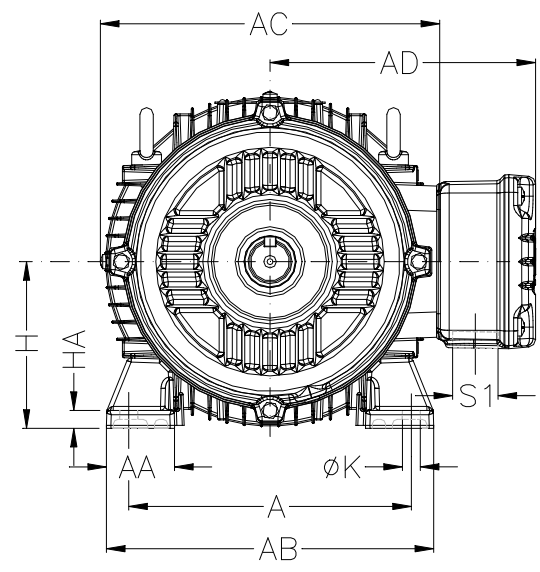

1 2 3 4 5 6 7 8

A
B
C
D
E
F

Notes: Downloaded from <http://dealerselectric.com>
Generated for Model #.1809EP3WAL80

A	AA	AB	AC	AD
125	32	155	159	135.5
B	BA	BB	C	CA
100	28	124	50	93
D	E	ES	F	G
19j6	40	28	6	15.5
GD	DA	EA	TS	FA
6	14j6	30	18	5
GB	GF	H	HA	HC
11	5	80	8	157
HD	K	L	LC	S1
210	10	276	313	NPT 3/4"
d1	d2			
DM6	DM4			

Performed by:

Checked:

Customer:

Three-Phase : IEC Tru-Metric - TEFC (IP55) - Aluminum Frame

Three-phase induction motor
Frame 80 - IP55

12-SEP-2016