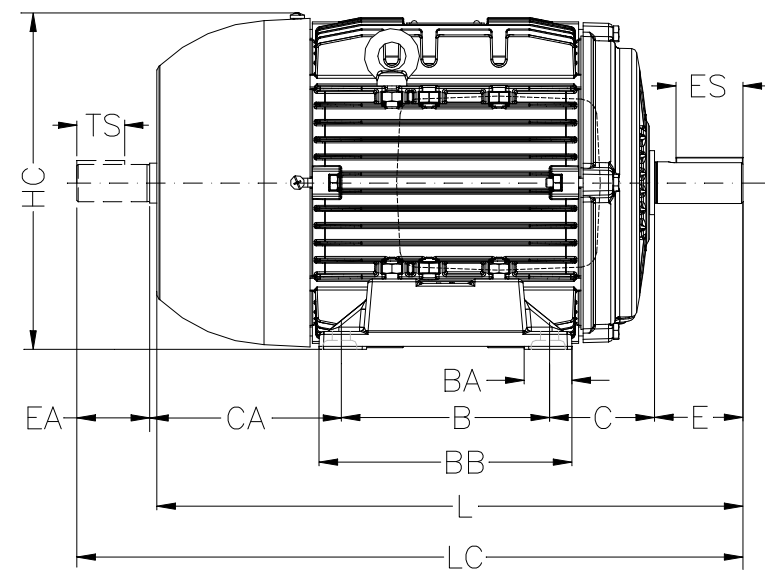

1 2 3 4 5 6 7 8

A
B
C
D
E
F

Notes: Downloaded from <http://dealerselectric.com>
Generated for Model #.1809EP3EAL80

A	AA	AB	AC	AD
125	32	155	159	135.5
B	BA	BB	C	CA
100	28	124	50	93
D	E	ES	F	G
19j6	40	28	6	15.5
GD	DA	EA	TS	FA
6	14j6	30	18	5
GB	GF	H	HA	HC
11	5	80	8	157
HD	K	L	LC	S1
210	10	276	313	NPT 3/4"
d1	d2			
DM6	DM4			

Performed by:

Checked:

Customer:

Three-Phase : IEC Tru-Metric - TEFC (IP55) - Aluminum Frame

Three-phase induction motor
Frame 80 - IP55

12-SEP-2016