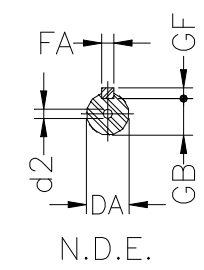

1 2 3 4 5 6 7 8

A
B
C
D
E
F

Notes: Downloaded from <http://dealerselectric.com>
Generated for Model #.1809EP3EAL80

A	AA	AB	AC	AD
125	32	155	159	135.5
B	BA	BB	C	CA
100	28	124	50	93
D	E	ES	F	G
19j6	40	28	6	15.5
GD	DA	EA	TS	FA
6	14j6	30	18	5
GB	GF	H	HA	HC
11	5	80	8	157
HD	K	L	LC	S1
210	10	276	313	NPT 3/4"
d1	d2			
DM6	DM4			

Performed by:

Checked:

Customer:

Three-Phase : IEC Tru-Metric - TEFC (IP55) - Aluminum Frame

Three-phase induction motor
Frame 80 - IP55

12-SEP-2016