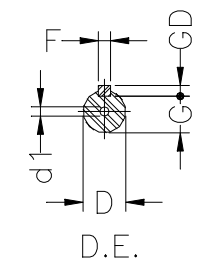

1 2 3 4 5 6 7 8

A
B
C
D
E
F

Notes: Downloaded from <http://dealerselectric.com>
Generated for Model #.1809EP3EAL80

A	AA	AB	AC	AD
125	32	155	159	135.5
B	BA	BB	C	CA
100	28	124	50	93
D	E	ES	F	G
19j6	40	28	6	15.5
GD	DA	EA	TS	FA
6	14j6	30	18	5
GB	GF	H	HA	HC
11	5	80	8	157
HD	K	L	LC	S1
210	10	276	313	NPT 3/4"
d1	d2			
DM6	DM4			

Performed by:

Checked:

Customer:

Three-Phase : IEC Tru-Metric - TEFC (IP55) - Aluminum Frame

Three-phase induction motor
Frame 80 - IP55

12-SEP-2016