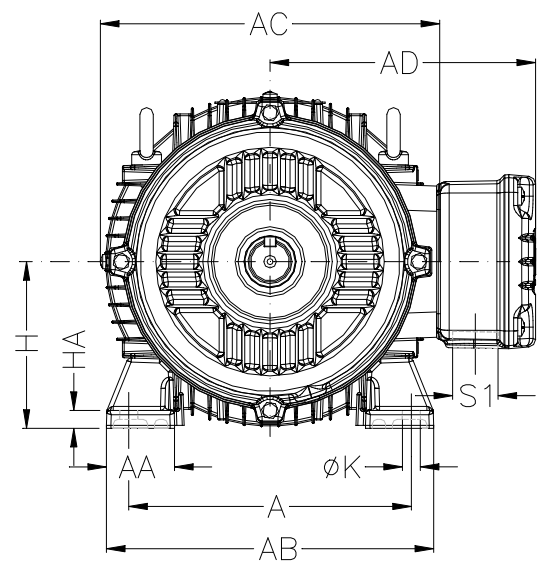

1 2 3 4 5 6 7 8

A
B
C
D
E
F

Notes: Downloaded from <http://dealerselectric.com>
Generated for Model #.1809EP3EAL80

A	AA	AB	AC	AD
125	32	155	159	135.5
B	BA	BB	C	CA
100	28	124	50	93
D	E	ES	F	G
19j6	40	28	6	15.5
GD	DA	EA	TS	FA
6	14j6	30	18	5
GB	GF	H	HA	HC
11	5	80	8	157
HD	K	L	LC	S1
210	10	276	313	NPT 3/4"
d1	d2			
DM6	DM4			

Performed by:

Checked:

Customer:

Three-Phase : IEC Tru-Metric - TEFC (IP55) - Aluminum Frame

Three-phase induction motor
Frame 80 - IP55

12-SEP-2016