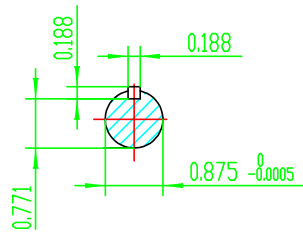

NEMA PREMIUM™

			NEMA TEFC 145T Kit D		
			NO:	1HMY.010.D002	
Design		Standard	STEP MARK	1:2	SDRT Cast iron Motor
Checker		Allow			
Auditing		Date			