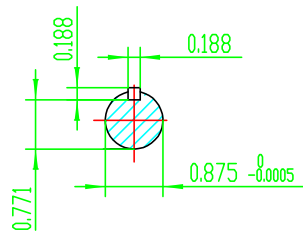

Model	BA	BG	C	NO.
143TC	2.75	2.55	13.5	1HMY.010.C001
143KITC	2.25	1.94	13.0	1HMY.010.C002

				NEMA TEFC 143TC/KITC			
				NO:		1HMY.010.C001-002	
Design		Standard		STEP MARK	1:2	SDRT	Cast iron Motor
Checker		Allow					
Auditing		Date					