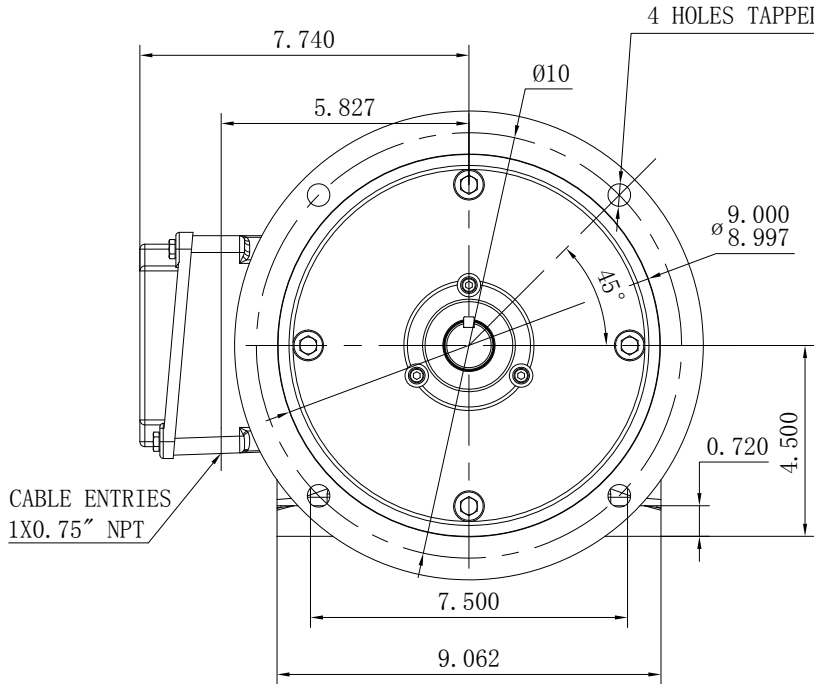

1 2 3 4 5 6 7 8 9 10

A B C D E F G H

STANDARD TERMINAL BOX POSITION IS 9 O' CLOCK AS SHOWN.
CONDUIT ENTRIES:- TERMINAL BOX CAN BE ROTATED AT 90° INTERVALS

WP-DF184-4-DF

1:3

BROOK CROMPTON

1 2 3 4 5 6 7 8 9 10