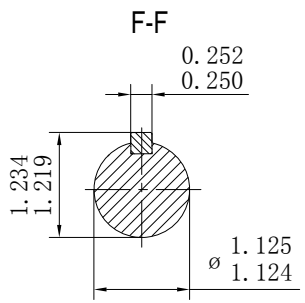

1 2 3 4 5 6 7 8 9 10

A B C D E F G H

STANDARD TERMINAL BOX POSITION IS 9 O' CLOCK AS SHOWN.
CONDUIT ENTRIES:- TERMINAL BOX CAN BE ROTATED AT 90° INTERVALS

WP-DF184-4-DF

1:3

BROOK CROMPTON

1 2 3 4 5 6 7 8 9 10