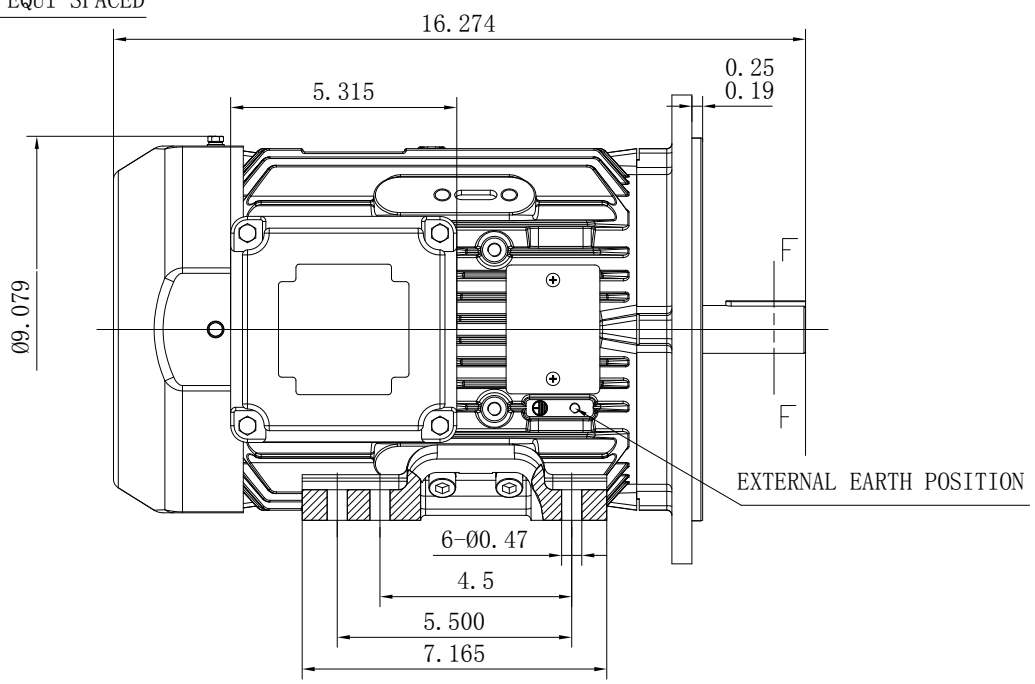

1 2 3 4 5 6 7 8 9 10

A B C D E F G H

STANDARD TERMINAL BOX POSITION IS 9 O' CLOCK AS SHOWN.
CONDUIT ENTRIES:- TERMINAL BOX CAN BE ROTATED AT 90° INTERVALS

WP-DF184-4-DF

1:3

BROOK CROMPTON

1 2 3 4 5 6 7 8 9 10