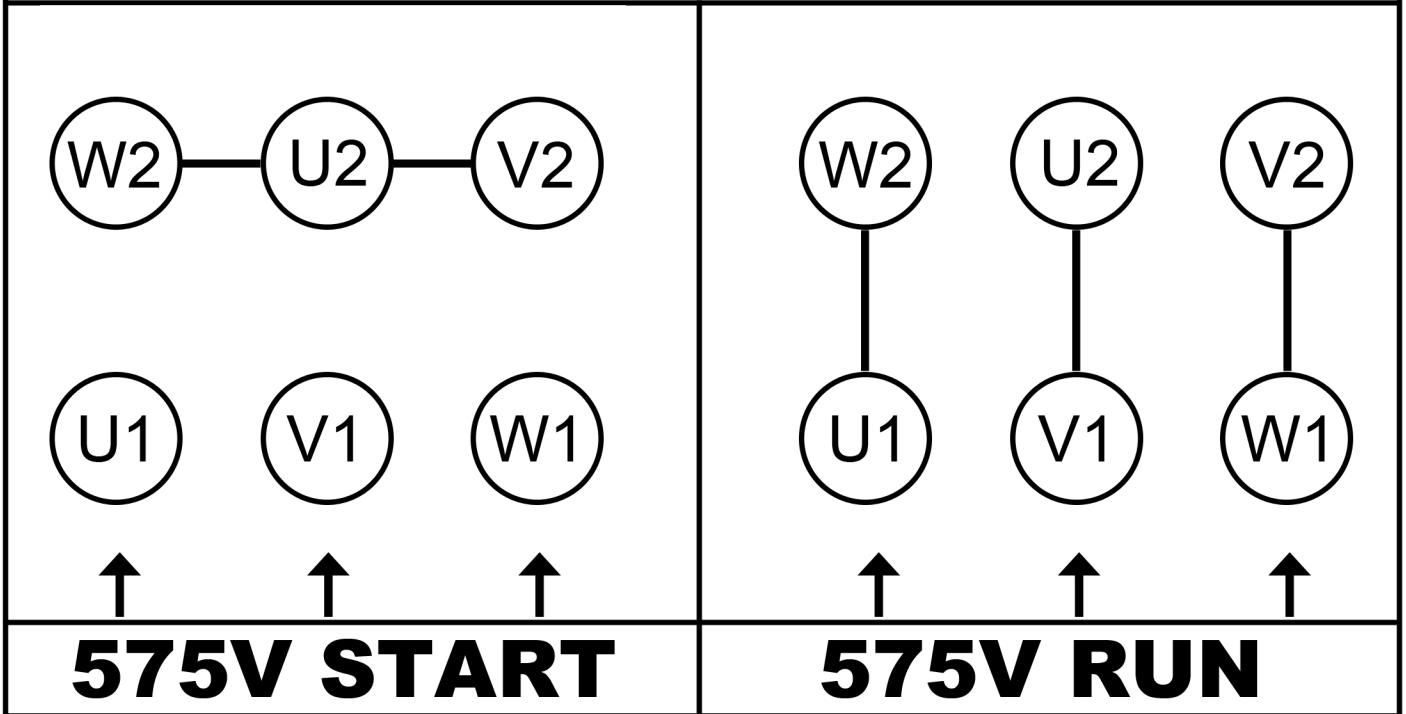

6 LEAD CONNECTION - IEC

**FOR WYE DELTA STARTER CONNECT
 STAR START - DELTA RUN**

Nut	Torque
M5	2.2 Nm
M6	3.8 Nm
M10	10 Nm