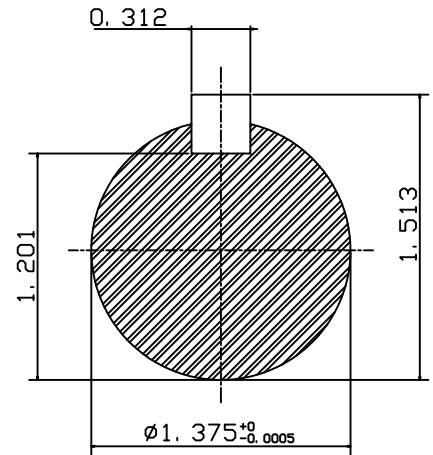

DATE
February 16, 2004
CATALOG NO.
S7/54

OUTLINE DIMENSIONS
SINGLE-PHASE INDUCTION MOTOR

MOTOR TYPE:
BECSFD
FRAME NO. 213T

Pole	HP	KW	Hz	VOLT	Syn. Speed r/min(rpm)
4	7.5	5.5	60	230	1800

Ins	Rating	Dimension in	Approx Weight	Bearings
F	CONT.	Inches	178 lbs.	DE: 6308ZZ NDE: 6306ZZ

Totally Enclosed Fan Cooled Capacitor-start & Run Type. Squirrel-cage Rotor

DWN.	S. L. CHIAN	11-24-95
CHKD.	C. H. KAO	12-18-95
APPD.	Y. B. HUANG	12-18-95

DWG NO.
31049U264001