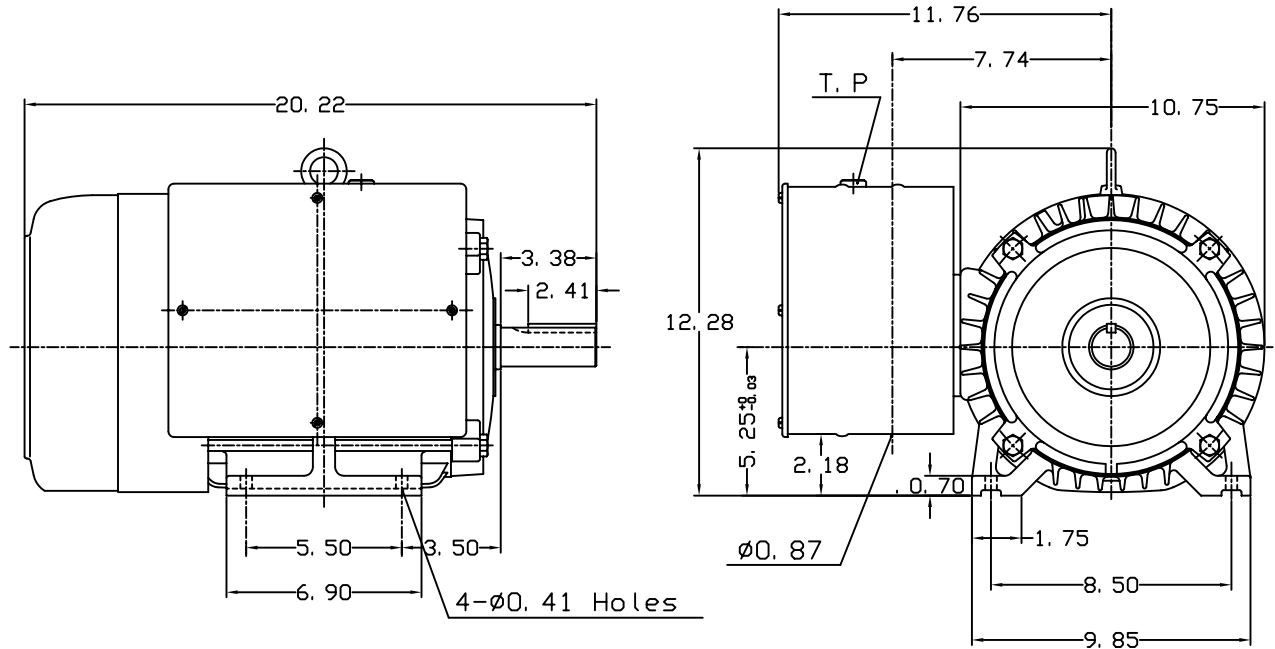

DATE
February 16, 2004
CATALOG NO.
S7/54

OUTLINE DIMENSIONS
SINGLE-PHASE INDUCTION MOTOR

MOTOR TYPE:
BECSFD
FRAME NO. 213T

Pole	HP	KW	Hz	VOLT	Syn. Speed r/min(rpm)
4	7.5	5.5	60	230	1800

Ins	Rating	Dimension in	Approx Weight	Bearings
F	CONT.	Inches	178 lbs.	DE: 6308ZZ NDE: 6306ZZ

Totally Enclosed Fan Cooled Capacitor-start & Run Type. Squirrel-cage Rotor

DWN.	S. L. CHIAN	11-24-95
CHKD.	C. H. KAO	12-18-95
APPD.	Y. B. HUANG	12-18-95

DWG NO.
31049U264001