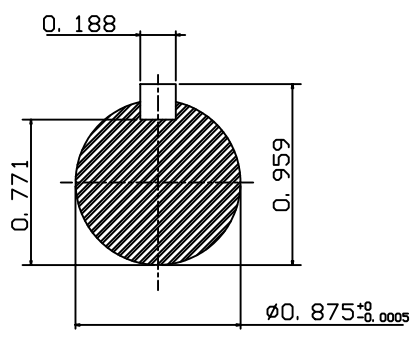

DATE
February 13, 2004
CATALOG NO.
S1/54

OUTLINE DIMENSIONS
SINGLE-PHASE INDUCTION MOTOR

MOTOR TYPE:
BECCFD
FRAME NO. 145T

Pole	HP	KW	Hz	VOLT	Syn. Speed r/min(rpm)
4	1.5	1.12	60	115/230	1800

Ins	Rating	Dimension in	Approx Weight	Bearings	
B	CONT.	Inches	70 lbs.	DE: 6205ZZ	NDE: 6205ZZ

Totally Enclosed Fan Cooled Capacitor-start Type. Squirrel-cage Rotor

①		
---	--	--

DWN.	S. L. CHIAN	11-24-95
CHKD.	C. H. KAO	12-18-95
APPD.	Y. B. HUANG	12-18-95

DWG NO.
31049U261001