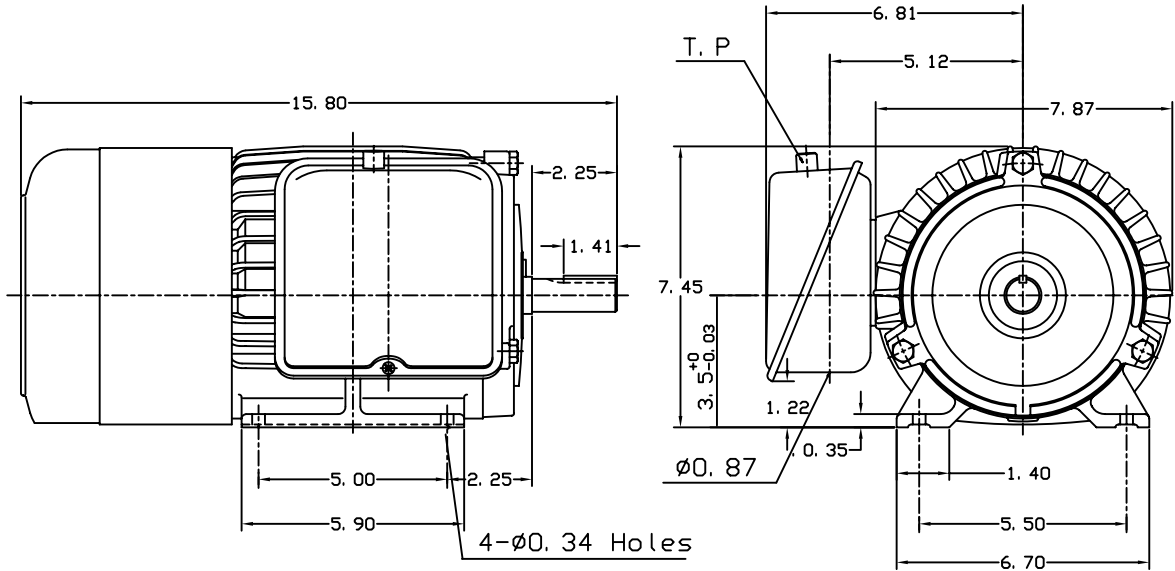

DATE
February 13, 2004
CATALOG NO.
S1/54

OUTLINE DIMENSIONS
SINGLE-PHASE INDUCTION MOTOR

MOTOR TYPE:
BECCFD
FRAME NO. 145T

Pole	HP	KW	Hz	VOLT	Syn. Speed r/min(rpm)
4	1.5	1.12	60	115/230	1800

Ins	Rating	Dimension in	Approx Weight	Bearings	
B	CONT.	Inches	70 lbs.	DE: 6205ZZ	NDE: 6205ZZ

Totally Enclosed Fan Cooled Capacitor-start Type. Squirrel-cage Rotor

①		
---	--	--

DWN.	S. L. CHIAN	11-24-95
CHKD.	C. H. KAO	12-18-95
APPD.	Y. B. HUANG	12-18-95

DWG NO.
31049U261001