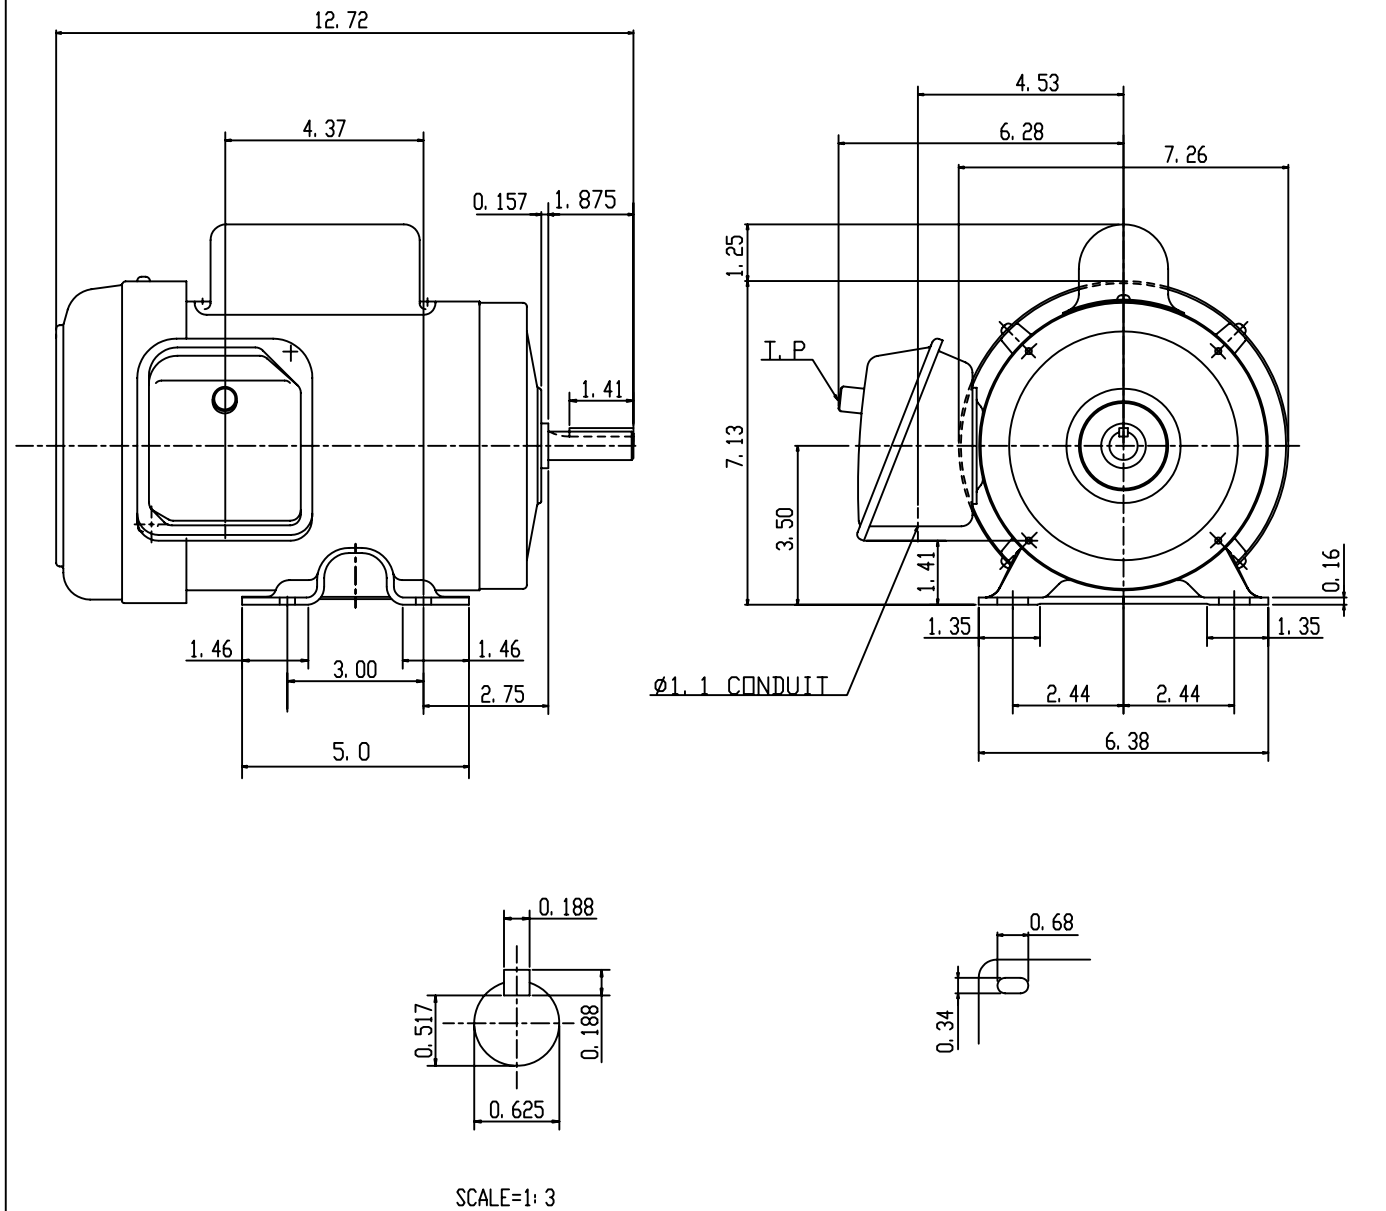

DATE
February 13, 2004

OUTLINE DIMENSIONS
SINGLE-PHASE INDUCTION MOTOR

MODEL TYPE:
BEGCFD
FRAME NO. 56

CATALOG NO.
S0/34

Pole	HP	KW	Hz	VOLT	Syn. Speed R. P. M
4	1/3	.25	60	115/230	1800

Ins.	Rating	Dimensions in	Approx Weight	Bearings
B	CONT.	inch	30 lbs.	DE: 6205ZZ NDE: 6203ZZ

Totally Enclosed Fan-cooled Capacitor Starting Type. Squirrel Rotor.

1					
---	--	--	--	--	--

APPD.	W. H. TSAI	03 27 03
CHKD.	J. B. CHEN	03 27 03
DWN.	Y. Y. CHEN	03 27 03

DWG NO.
31049J752
0000