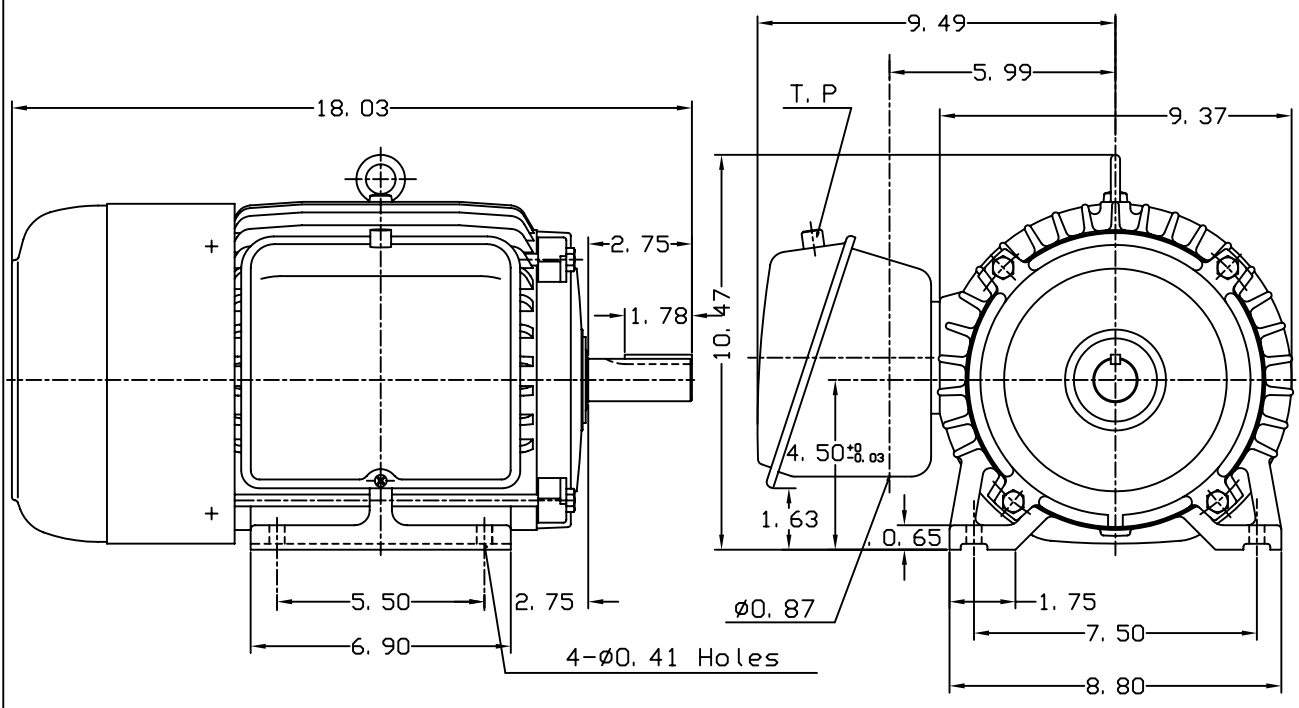

DATE
February 16, 2004
CATALOG NO.
S0054

OUTLINE DIMENSIONS
SINGLE-PHASE INDUCTION MOTOR

MOTOR TYPE:
BECSFD
FRAME NO. 184T

Pole	HP	KW	Hz	VOLT	Syn. Speed r/min(rpm)
4	5	3.75	60	230	1800

Ins	Rating	Dimension in	Approx Weight	Bearings	
F	CONT.	Inches	103 lbs.	DE: 6306ZZ	NDE: 6306ZZ

Totally Enclosed Fan Cooled Capacitor-start & Run Type. Squirrel-cage Rotor

1		
---	--	--

DWN.	S. L. CHIAN	11-24-95
CHKD.	C. H. KAO	12-18-95
APPD.	Y. B. HUANG	12-18-95

DWG NO.
31049U263001