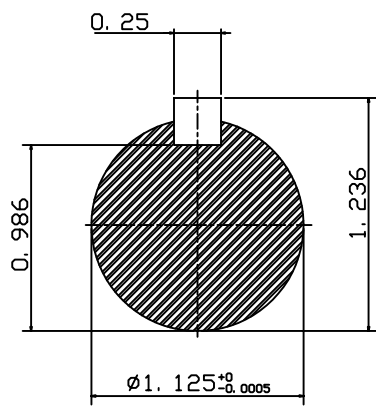

DATE
February 16, 2004
CATALOG NO.
S0054

OUTLINE DIMENSIONS
SINGLE-PHASE INDUCTION MOTOR

MOTOR TYPE:
BECSFD
FRAME NO. 184T

Pole	HP	KW	Hz	VOLT	Syn. Speed r/min(rpm)
4	5	3.75	60	230	1800

Ins	Rating	Dimension in	Approx Weight	Bearings	
F	CONT.	Inches	103 lbs.	DE: 6306ZZ	NDE: 6306ZZ

Totally Enclosed Fan Cooled Capacitor-start & Run Type. Squirrel-cage Rotor

1		
---	--	--

DWN.	S. L. CHIAN	11-24-95
CHKD.	C. H. KAO	12-18-95
APPD.	Y. B. HUANG	12-18-95

DWG NO.
31049U263001