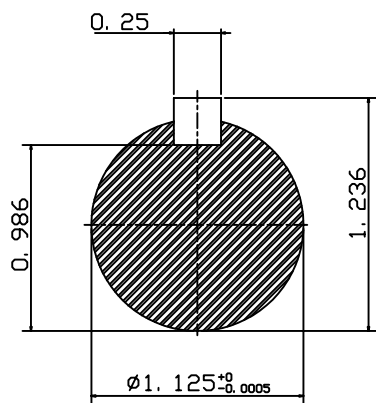

DATE
February 16, 2004
CATALOG NO.
S0034

OUTLINE DIMENSIONS
SINGLE-PHASE INDUCTION MOTOR

MOTOR TYPE:
BECSFD
FRAME NO. 182T

Pole	HP	KW	Hz	VOLT	Syn. Speed r/min(rpm)
4	3	2.2	60	230	1800

Ins	Rating	Dimension in	Approx Weight	Bearings	
B	CONT.	Inches	92 lbs.	DE: 6306ZZ	NDE: 6306ZZ

Totally Enclosed Fan Cooled Capacitor-start & Run Type. Squirrel-cage Rotor

①		
---	--	--

DWN.	S. L. CHIAN	11-24-95
CHKD.	C. H. KAO	12-18-95
APPD.	Y. B. HUANG	12-18-95

DWG NO.
31049U262002