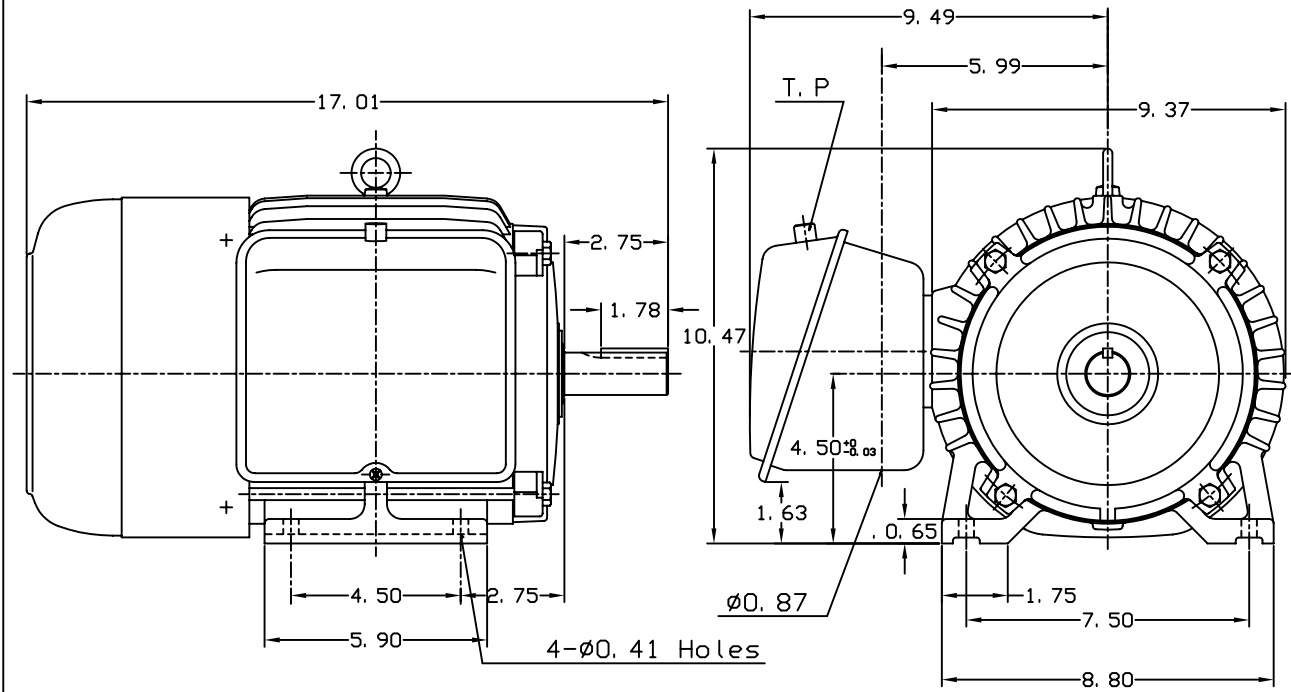

DATE
February 16, 2004
CATALOG NO.
S0034

OUTLINE DIMENSIONS
SINGLE-PHASE INDUCTION MOTOR

MOTOR TYPE:
BECSFD
FRAME NO. 182T

Pole	HP	KW	Hz	VOLT	Syn. Speed r/min(rpm)
4	3	2.2	60	230	1800

Ins	Rating	Dimension in	Approx Weight	Bearings	
B	CONT.	Inches	92 lbs.	DE: 6306ZZ	NDE: 6306ZZ

Totally Enclosed Fan Cooled Capacitor-start & Run Type. Squirrel-cage Rotor

①		
---	--	--

DWN.	S. L. CHIAN	11-24-95
CHKD.	C. H. KAO	12-18-95
APPD.	Y. B. HUANG	12-18-95

DWG NO.
31049U262002