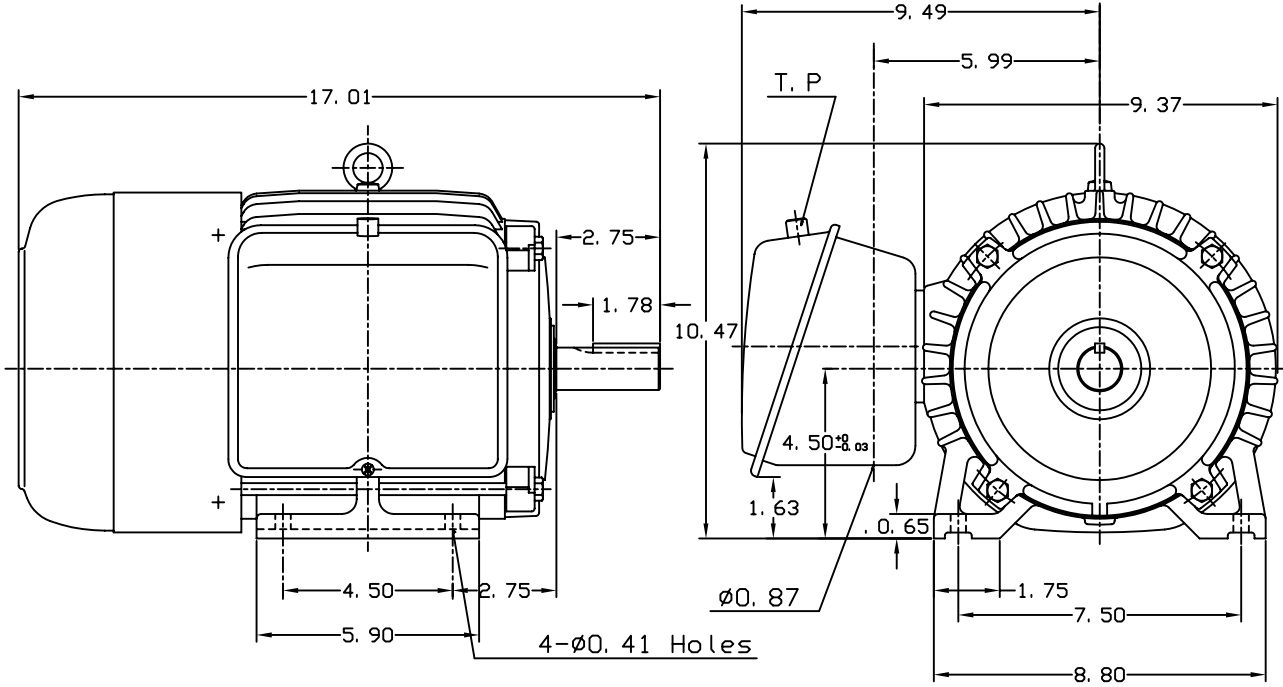

DATE
February 16, 2004
CATALOG NO.
S0024

OUTLINE DIMENSIONS
SINGLE-PHASE INDUCTION MOTOR

MOTOR TYPE:
BECSFD
FRAME NO. 182T

Pole	HP	KW	Hz	VOLT	Syn. Speed r/min(rpm)
4	2	1.5	60	115/230	1800

Ins	Rating	Dimension in	Approx Weight	Bearings	
B	CONT.	Inches	92 lbs.	DE: 6306ZZ	NDE: 6306ZZ

Totally Enclosed Fan Cooled Capacitor-start & Run Type. Squirrel-cage Rotor

①		
---	--	--

DWN.	S. L. CHIAN	11-24-95
CHKD.	C. H. KAO	12-18-95
APPD.	Y. B. HUANG	12-18-95

DWG NO.
31049U262001