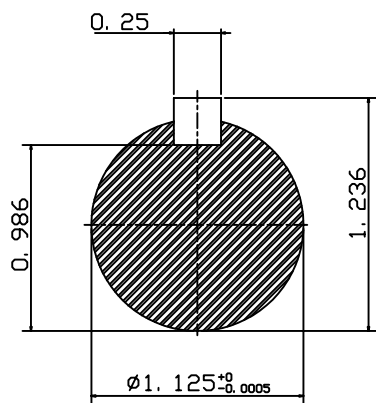

DATE
February 16, 2004
CATALOG NO.
S0024

OUTLINE DIMENSIONS
SINGLE-PHASE INDUCTION MOTOR

MOTOR TYPE:
BECSFD
FRAME NO. 182T

Pole	HP	KW	Hz	VOLT	Syn. Speed r/min(rpm)
4	2	1.5	60	115/230	1800

Ins	Rating	Dimension in	Approx Weight	Bearings	
B	CONT.	Inches	92 lbs.	DE: 6306ZZ	NDE: 6306ZZ

Totally Enclosed Fan Cooled Capacitor-start & Run Type. Squirrel-cage Rotor

①		
---	--	--

DWN.	S. L. CHIAN	11-24-95
CHKD.	C. H. KAO	12-18-95
APPD.	Y. B. HUANG	12-18-95

DWG NO.
31049U262001