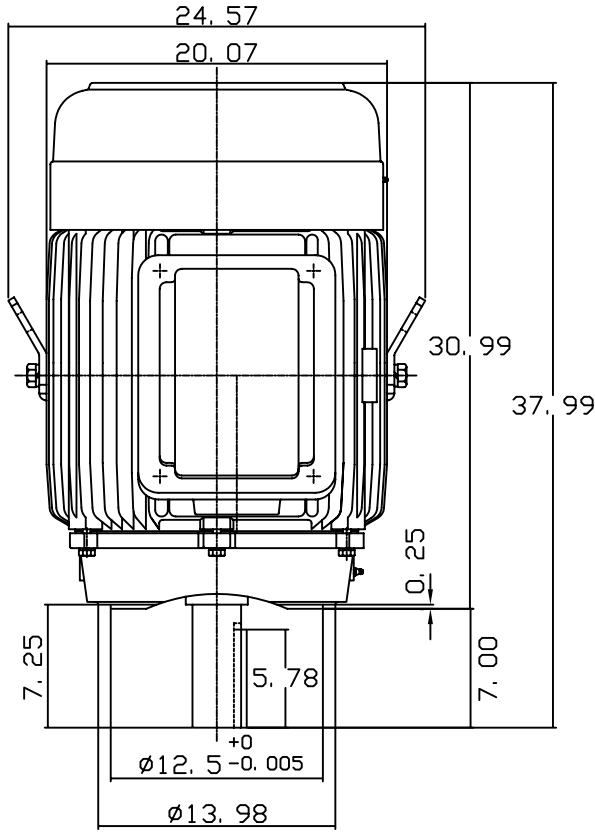

DATE JULY 19, 2004	OUTLINE DIMENSIONS 3-PHASE INDUCTION MOTOR	MOTOR TYPE: AEVANE
CATALOG NO. NV1004C		FRAME NO. 405TC

Pole	HP	KW	Hz	VOLT	Syn. Speed RPM
4	100	75	60	230/460	1800

Ins	Rating	Dimension in	Approx Weight	Bearings	
F	CONT.	inches	1232 lbs.	DE: 6317	NDE: 6313

Totally Enclosed Fan Cooled Vertical Type. Squirrel-cage Rotor.

\diamond		
------------	--	--

DWN.	G. L. GUO	08-01-02
CHKD.	C. H. KAO	08-06-02
APPD.	Y. B. HUANG	08-06-02

TECO Westinghouse

DWG NO.
31049U575010