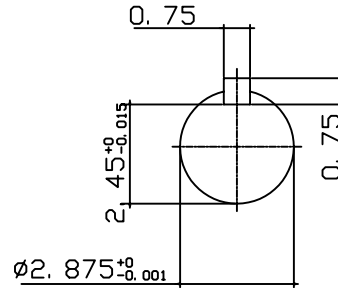

DATE JULY 19, 2004	OUTLINE DIMENSIONS 3-PHASE INDUCTION MOTOR	MOTOR TYPE: AEVANE
CATALOG NO. NV1004C		FRAME NO. 405TC

Pole	HP	KW	Hz	VOLT	Syn. Speed RPM
4	100	75	60	230/460	1800

Ins	Rating	Dimension in	Approx Weight	Bearings	
F	CONT.	inches	1232 lbs.	DE: 6317	NDE: 6313

Totally Enclosed Fan Cooled Vertical Type. Squirrel-cage Rotor.

$\diamond$		

DWN.	G. L. GUO	08-01-02
CHKD.	C. H. KAO	08-06-02
APPD.	Y. B. HUANG	08-06-02

TECO Westinghouse

DWG NO.
31049U575010