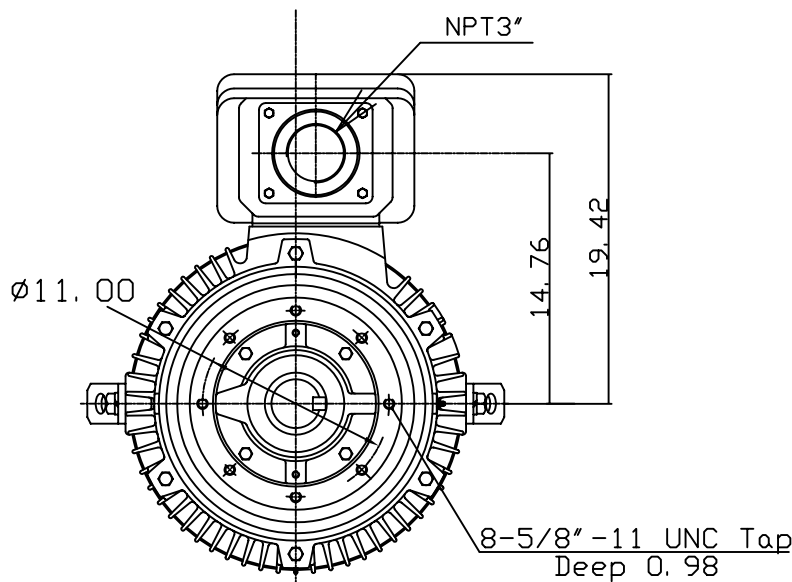

DATE JULY 19, 2004	OUTLINE DIMENSIONS 3-PHASE INDUCTION MOTOR	MOTOR TYPE: AEVANE
CATALOG NO. NV1004C		FRAME NO. 405TC

Pole	HP	KW	Hz	VOLT	Syn. Speed RPM
4	100	75	60	230/460	1800

Ins	Rating	Dimension in	Approx Weight	Bearings	
F	CONT.	inches	1232 lbs.	DE: 6317	NDE: 6313

Totally Enclosed Fan Cooled Vertical Type. Squirrel-cage Rotor.

\diamond		
------------	--	--

DWN.	G. L. GUO	08-01-02
CHKD.	C. H. KAO	08-06-02
APPD.	Y. B. HUANG	08-06-02

TECO Westinghouse

DWG NO.
31049U575010