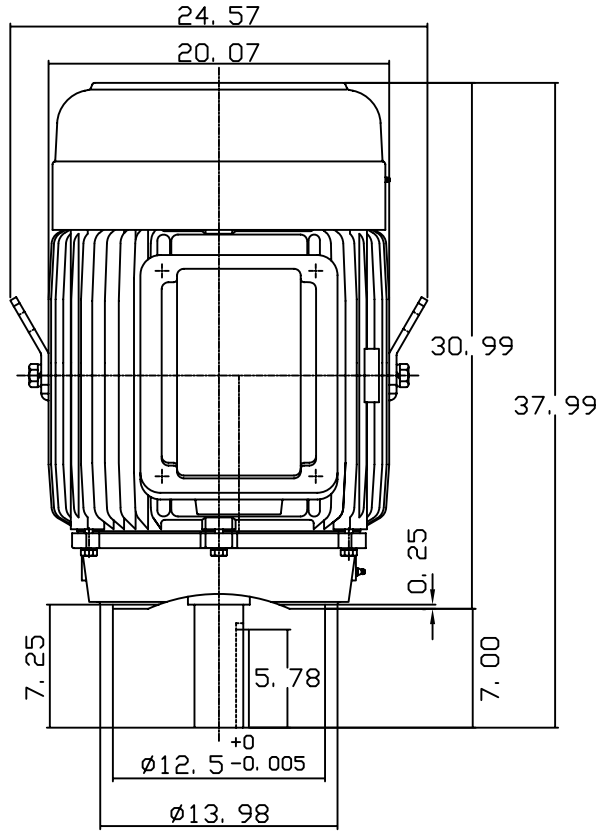

DATE JULY 19, 2004	OUTLINE DIMENSIONS 3-PHASE INDUCTION MOTOR	MOTOR TYPE: AEVANE
CATALOG NO. NV1004C-50		FRAME NO. 405TC

Pole	HP	KW	Hz	VOLT	Syn. Speed RPM
4	100	75	50	190/380	1500

Ins	Rating	Dimension in	Approx Weight	Bearings	
F	CONT.	inches	1232 lbs.	DE: 6317	NDE: 6313

Totally Enclosed Fan Cooled Vertical Type. Squirrel-cage Rotor.

\diamond		
------------	--	--

DWN.	G. L. GUO	08-01-02
CHKD.	C. H. KAO	08-06-02
APPD.	Y. B. HUANG	08-06-02

TECO Westinghouse

DWG NO.
31049U575010