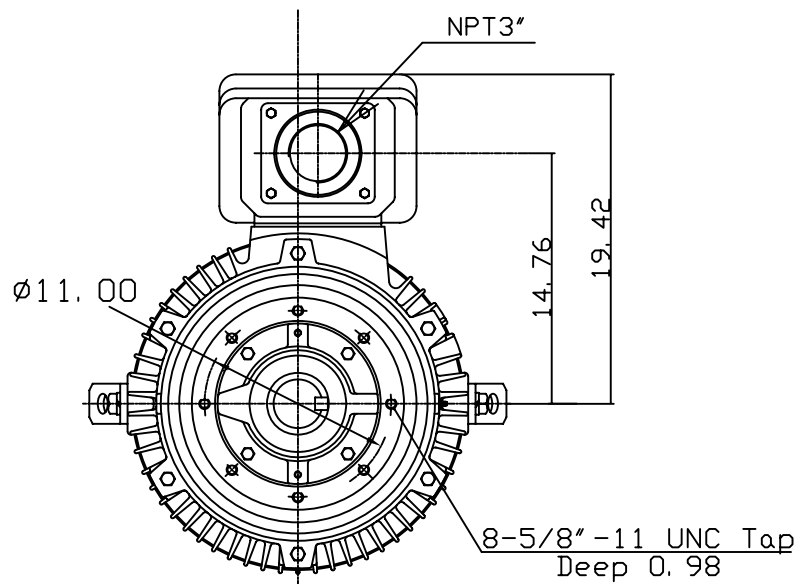

DATE JULY 19, 2004	OUTLINE DIMENSIONS 3-PHASE INDUCTION MOTOR	MOTOR TYPE: AEVANE
CATALOG NO. NV1004C-50		FRAME NO. 405TC

Pole	HP	KW	Hz	VOLT	Syn. Speed RPM
4	100	75	50	190/380	1500

Ins	Rating	Dimension in	Approx Weight	Bearings	
F	CONT.	inches	1232 lbs.	DE: 6317	NDE: 6313

Totally Enclosed Fan Cooled Vertical Type. Squirrel-cage Rotor.

\diamond		
------------	--	--

DWN.	G. L. GUO	08-01-02
CHKD.	C. H. KAO	08-06-02
APPD.	Y. B. HUANG	08-06-02

TECO Westinghouse

DWG NO.
31049U575010