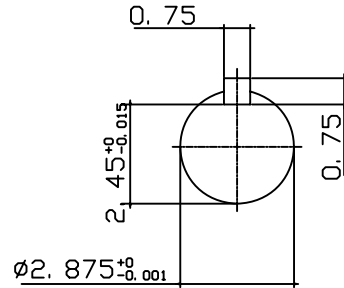

DATE JULY 19, 2004	OUTLINE DIMENSIONS 3-PHASE INDUCTION MOTOR	MOTOR TYPE: AEVANE
CATALOG NO. NV1004C-50		FRAME NO. 405TC

Pole	HP	KW	Hz	VOLT	Syn. Speed RPM
4	100	75	50	190/380	1500

Ins	Rating	Dimension in	Approx Weight	Bearings	
F	CONT.	inches	1232 lbs.	DE: 6317	NDE: 6313

Totally Enclosed Fan Cooled Vertical Type. Squirrel-cage Rotor.

$\diamond$		

DWN.	G. L. GUO	08-01-02
CHKD.	C. H. KAO	08-06-02
APPD.	Y. B. HUANG	08-06-02

TECO Westinghouse

DWG NO.
31049U575010