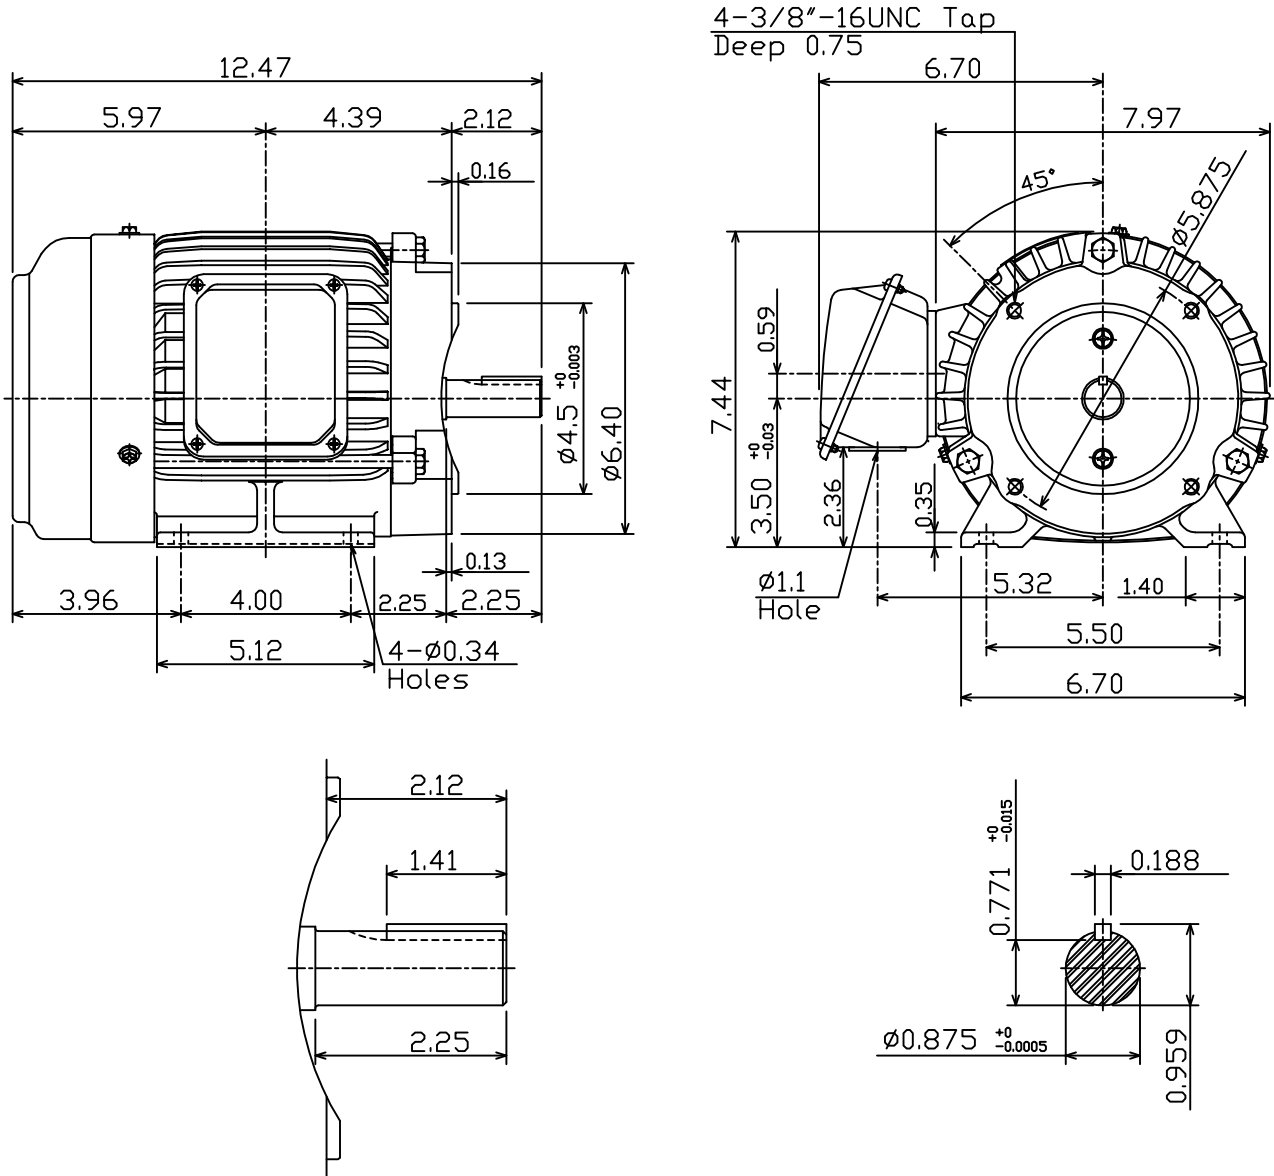

DATE
APRIL 25, 2011

CAT. #: NP1/52C

OUTLINE DIMENSIONS
3-PHASE INDUCTION MOTOR

MOTOR TYPE:
AEHH8P-CF
FRAME NO. 143TC

Pole	HP	kW	Hz	VOLT	Syn.Speed r/min(rpm)
2	1.5	1.12	60	230/460	3600

Ins	Rating	Dimension in	Approx Weight	Bearings
F	CONT.	inches	47 lbs.	DE: 6205ZZ NDE: 6205ZZ

Totally Enclosed Fan-Cooled Type.Squirrel-Cage Rotor.

DWN.	F.Z.HWANG	07-31-00
CHKD.	C.S.LO	02-11-03
APPD.	Y.B.HUANG	02-11-03

TEC Westinghouse

DWG NO.
31049D187140