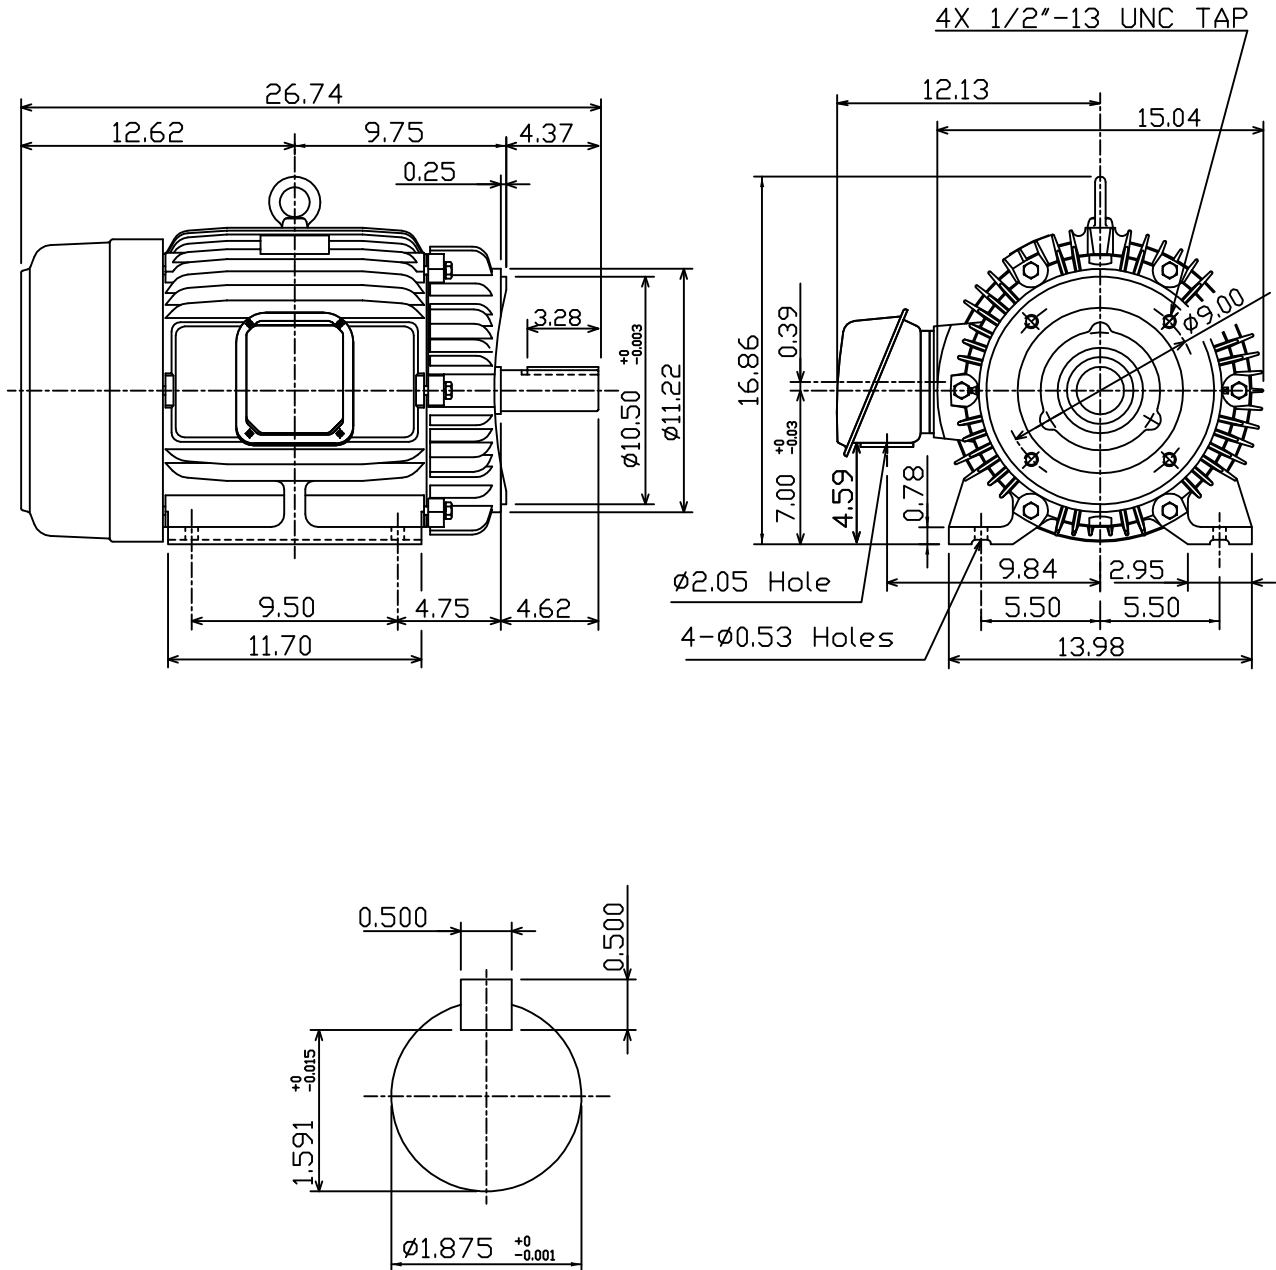

DATE
JUNE 27, 2011
CAT. #: NP0254C

OUTLINE DIMENSIONS
3-PHASE INDUCTION MOTOR

MOTOR TYPE:
AEHH8P-CF
FRAME NO. 284TC

Pole	HP	kW	Hz	VOLT	Syn.Speed r/min(rpm)
4	25	18.7	50	190/380	1500

Ins	Rating	Dimension in	Approx Weight	Bearings
F	CONT.	inches	428 lbs.	DE: 6311ZZ NDE: 6310ZZ

Totally Enclosed Fan-Cooled Type.Squirrel-Cage Rotor.

DWN,	K.L.KUD	04 -21 11
CHKD,	K.L.KUD	04 -21 11
APPD,	M.C.TSAI	04 -21 11

TECO Westinghouse

DWG NO.
31049J351140