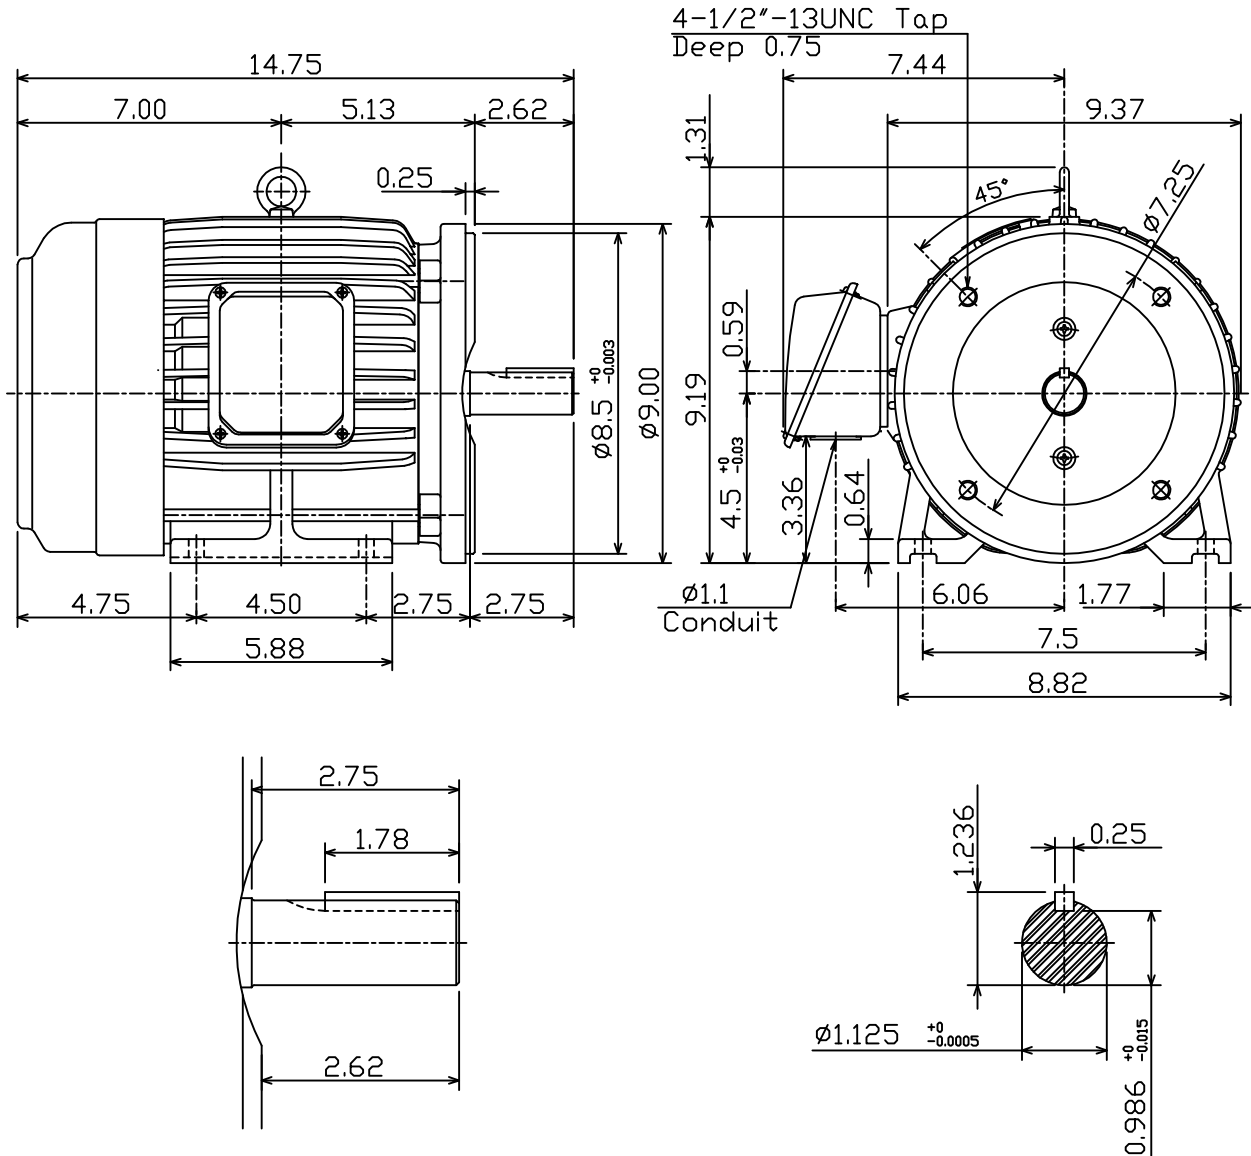

DATE
APRIL 25, 2011
CAT. #: NP0034C

OUTLINE DIMENSIONS
3-PHASE INDUCTION MOTOR

MOTOR TYPE:
AEHH8P-CF
FRAME NO. 182TC

Pole	HP	kW	Hz	VOLT	Syn.Speed r/min(rpm)
4	3	2.24	60	230/460	1800

Ins	Rating	Dimension in	Approx Weight	Bearings
F	CONT.	inch	87 lbs.	DE: 6306ZZ NDE: 6306ZZ

Totally Enclosed Fan-Cooled Type.Squirrel-Cage Rotor.

DWN.	F.Z.HWANG	07-31-00
CHKD.	C.S.LD	09-08-00
APPD.	Y.B.HUANG	09-08-00

TECO Westinghouse

DWG NO.
31049D189350