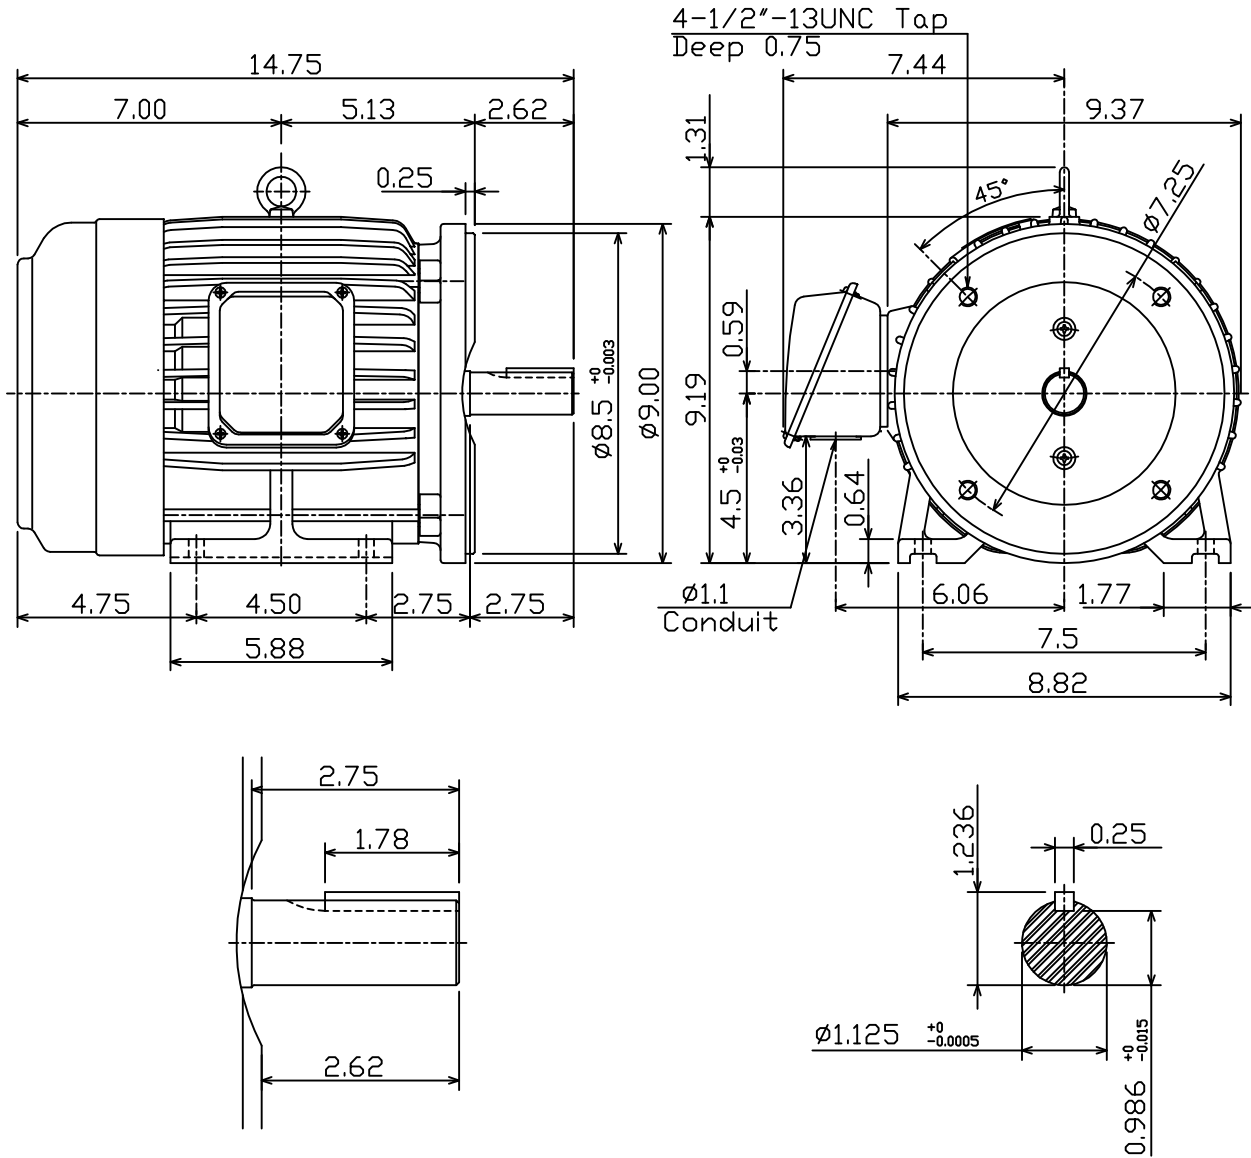

DATE
APRIL 25, 2011
CAT. #: NP0032C

OUTLINE DIMENSIONS
3-PHASE INDUCTION MOTOR

MOTOR TYPE:
AEHH8P-CF
FRAME NO. 182TC

Pole	HP	kW	Hz	VOLT	Syn.Speed r/min(rpm)
2	3	2.24	60	230/460	3600

Ins	Rating	Dimension in	Approx Weight	Bearings
F	CONT.	inch	87 lbs.	DE: 6306ZZ NDE: 6306ZZ

Totally Enclosed Fan-Cooled Type Squirrel-Cage Rotor.

DWN.	F.Z.HWANG	07-31-00
CHKD.	C.S.LD	09-08-00
APPD.	Y.B.HUANG	09-08-00

TECO Westinghouse

DWG NO.
31049D189350