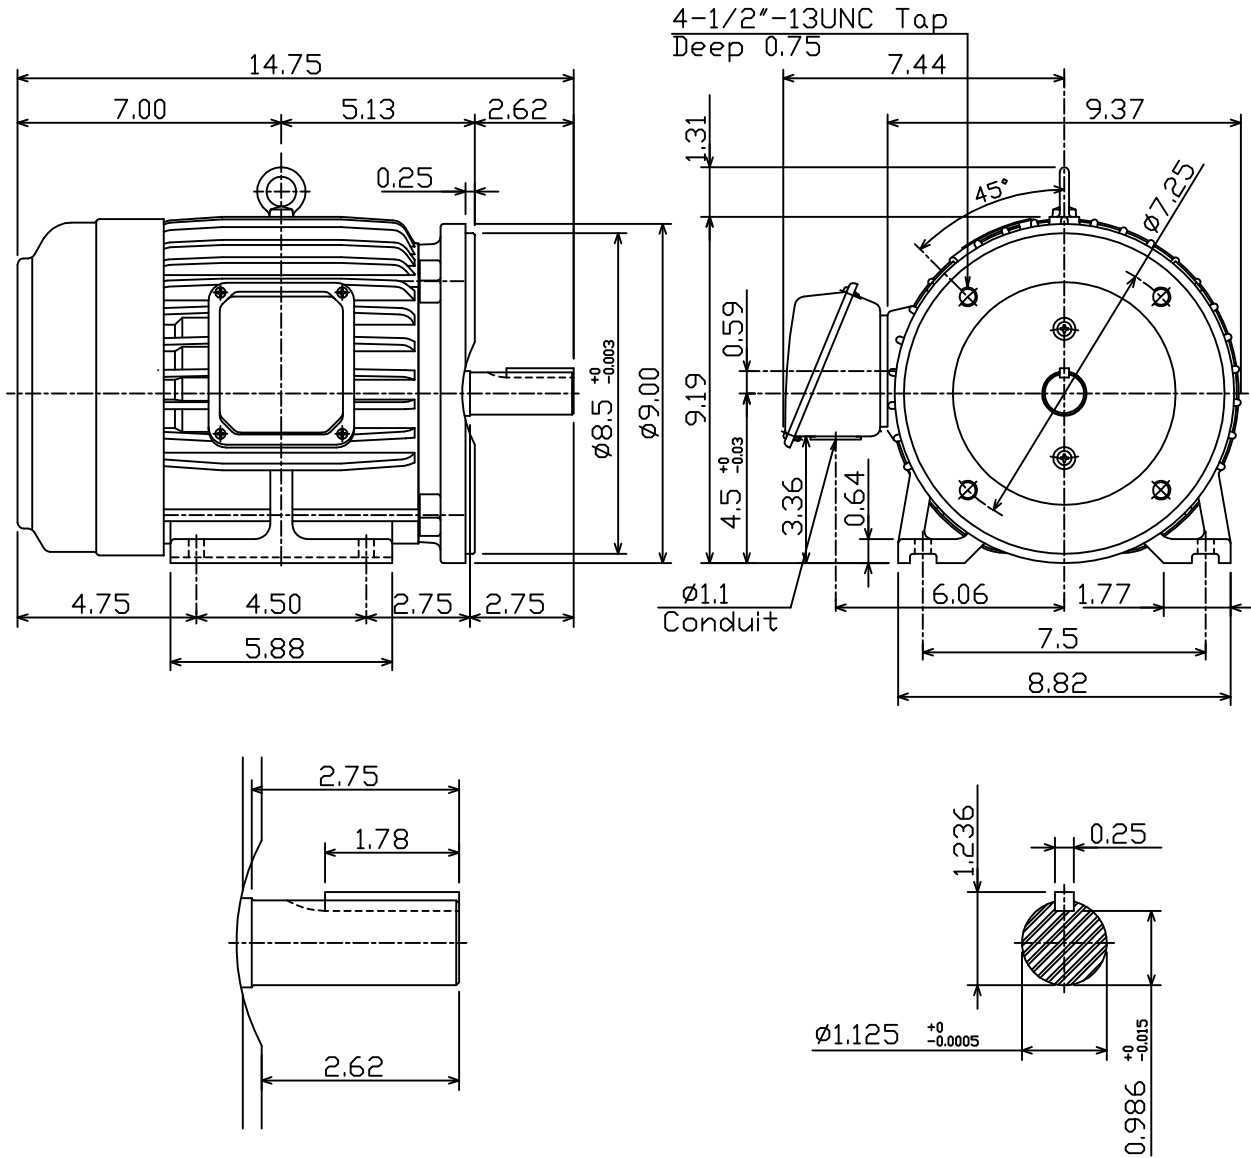

DATE  
APRIL 25, 2011  
CAT. #: NP0032C

OUTLINE DIMENSIONS  
3-PHASE INDUCTION MOTOR

MOTOR TYPE:  
AEHH8P-CF  
FRAME NO. 182TC

Pole	HP	kW	Hz	VOLT	Syn.Speed r/min(rpm)
2	3	2.24	50	190/380	3000

Ins	Rating	Dimension in	Approx Weight	Bearings
F	CONT.	inch	87 lbs.	DE: 6306ZZ NDE: 6306ZZ

Totally Enclosed Fan-Cooled Type.Squirrel-Cage Rotor.

DWN.	F.Z.HWANG	07-31-00
CHKD.	C.S.LO	09-08-00
APPD.	Y.B.HUANG	09-08-00

TECO Westinghouse

DWG NO.  
31049D189350