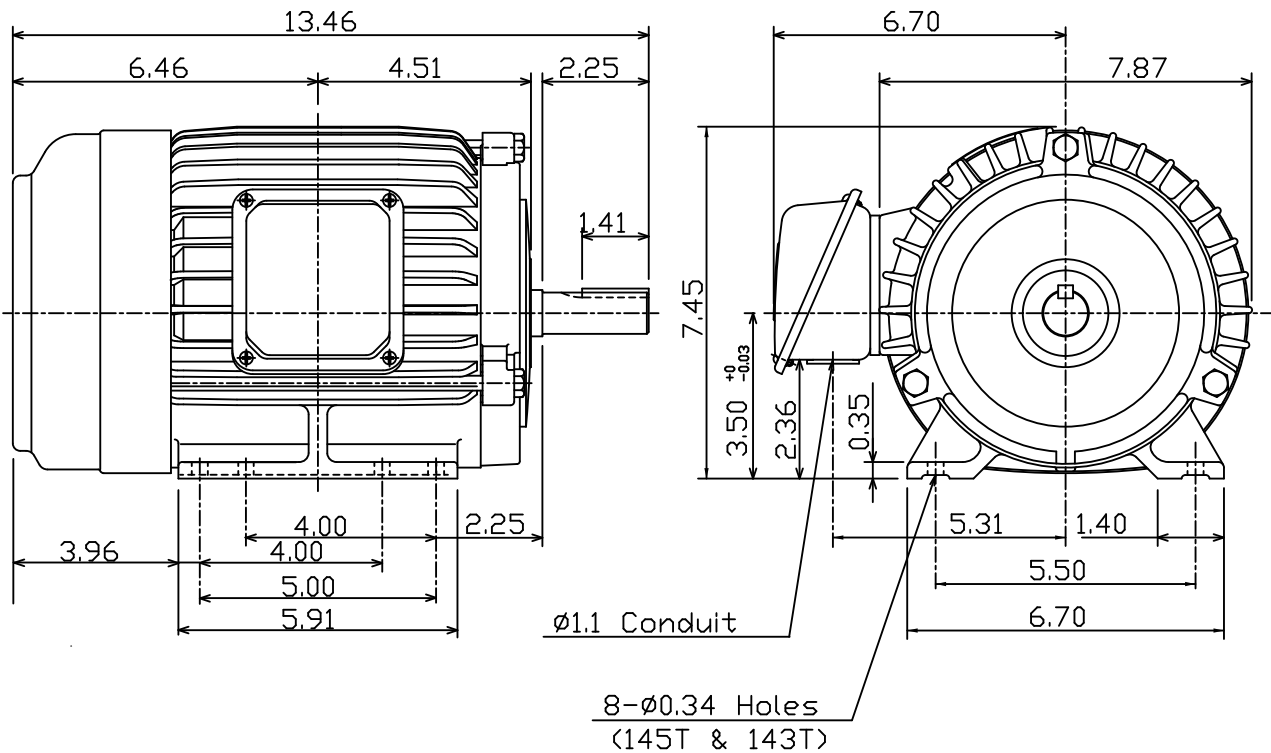

DATE
NOV. 23, 2010

CAT. #: NP0022

OUTLINE DIMENSIONS

3-PHASE INDUCTION MOTOR

MOTOR TYPE:
AEHH8P

FRAME NO. 145T

Pole	HP	kW	Hz	VOLT	Syn. Speed r/min(rpm)
2	2	1.49	50	190/380	3000

Ins	Rating	Dimension in	Approx Weight	Bearings
F	CONT.	inch	53 lbs.	DE: 6205ZZ NDE: 6205ZZ

Totally Enclosed Fan-Cooled Type. Squirrel-Cage Rotor.

DWN.	J.H.LIANG	05-20-99
CHKD.	C.S.LO	05-26-99
APPD.	Y.B.HUANG	05-26-99

TECO® Westinghouse

DWG NO.
31049D188170