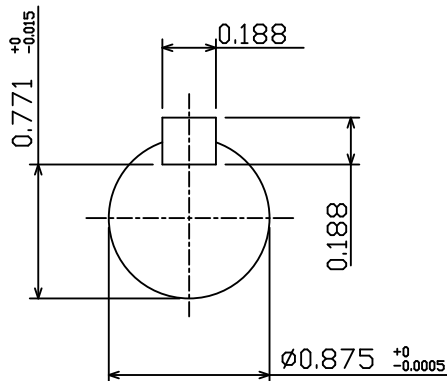

DATE
NOV. 23, 2010

CAT. #: NP0022

OUTLINE DIMENSIONS

3-PHASE INDUCTION MOTOR

MOTOR TYPE:
AEHH8P

FRAME NO. 145T

Pole	HP	kW	Hz	VOLT	Syn. Speed r/min(rpm)
2	2	1.49	50	190/380	3000

Ins	Rating	Dimension in	Approx Weight	Bearings
F	CONT.	inch	53 lbs.	DE: 6205ZZ NDE: 6205ZZ

Totally Enclosed Fan-Cooled Type. Squirrel-Cage Rotor.

DWN.	J.H.LIANG	05-20-99
CHKD.	C.S.LO	05-26-99
APPD.	Y.B.HUANG	05-26-99

TECO® Westinghouse

DWG NO.
31049D188170