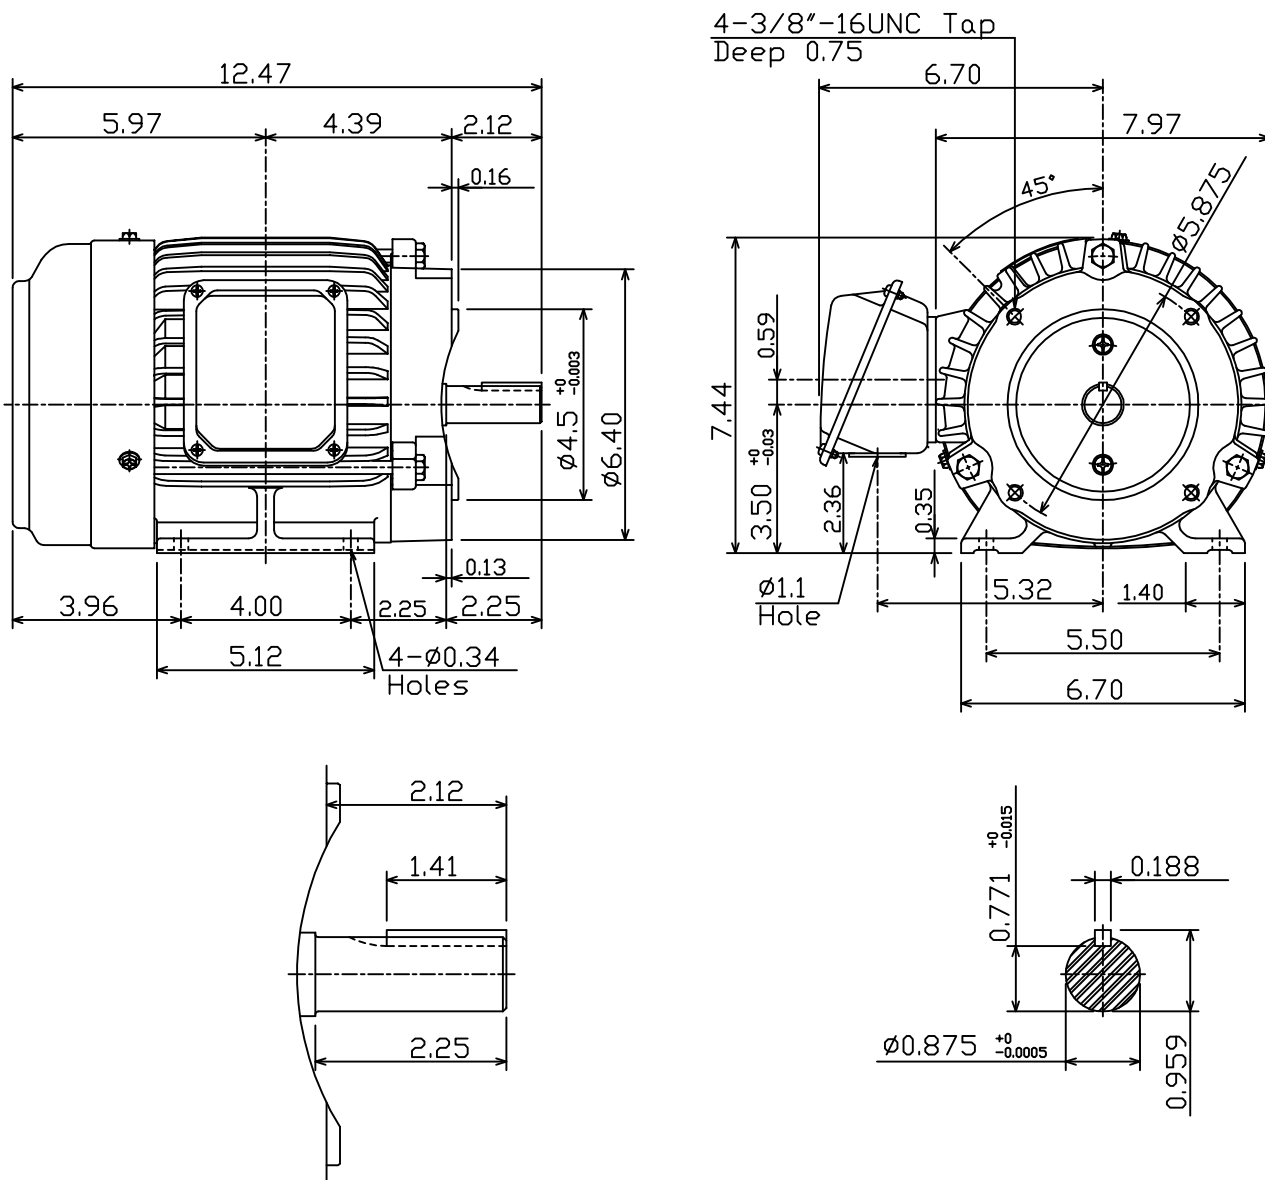

DATE
APRIL 25, 2011

CAT. #: NP0014C

OUTLINE DIMENSIONS

3-PHASE INDUCTION MOTOR

MOTOR TYPE:
AEHH8P-CF

FRAME NO. 143TC

Pole	HP	kW	Hz	VOLT	Syn.Speed r/min(rpm)
4	1	0.75	60	230/460	1800
Ins	Rating	Dimension in	Approx Weight	Bearings	
F	CONT.	inches	47 lbs.	DE: 6205ZZ	NDE: 6205ZZ

Totally Enclosed Fan-Cooled Type.Squirrel-Cage Rotor.

DWN.	F.Z.HWANG	07-31-00
CHKD.	C.S.LO	02-11-03
APPD.	Y.B.HUANG	02-11-03

TEC Westinghouse

DWG NO.
31049D187140