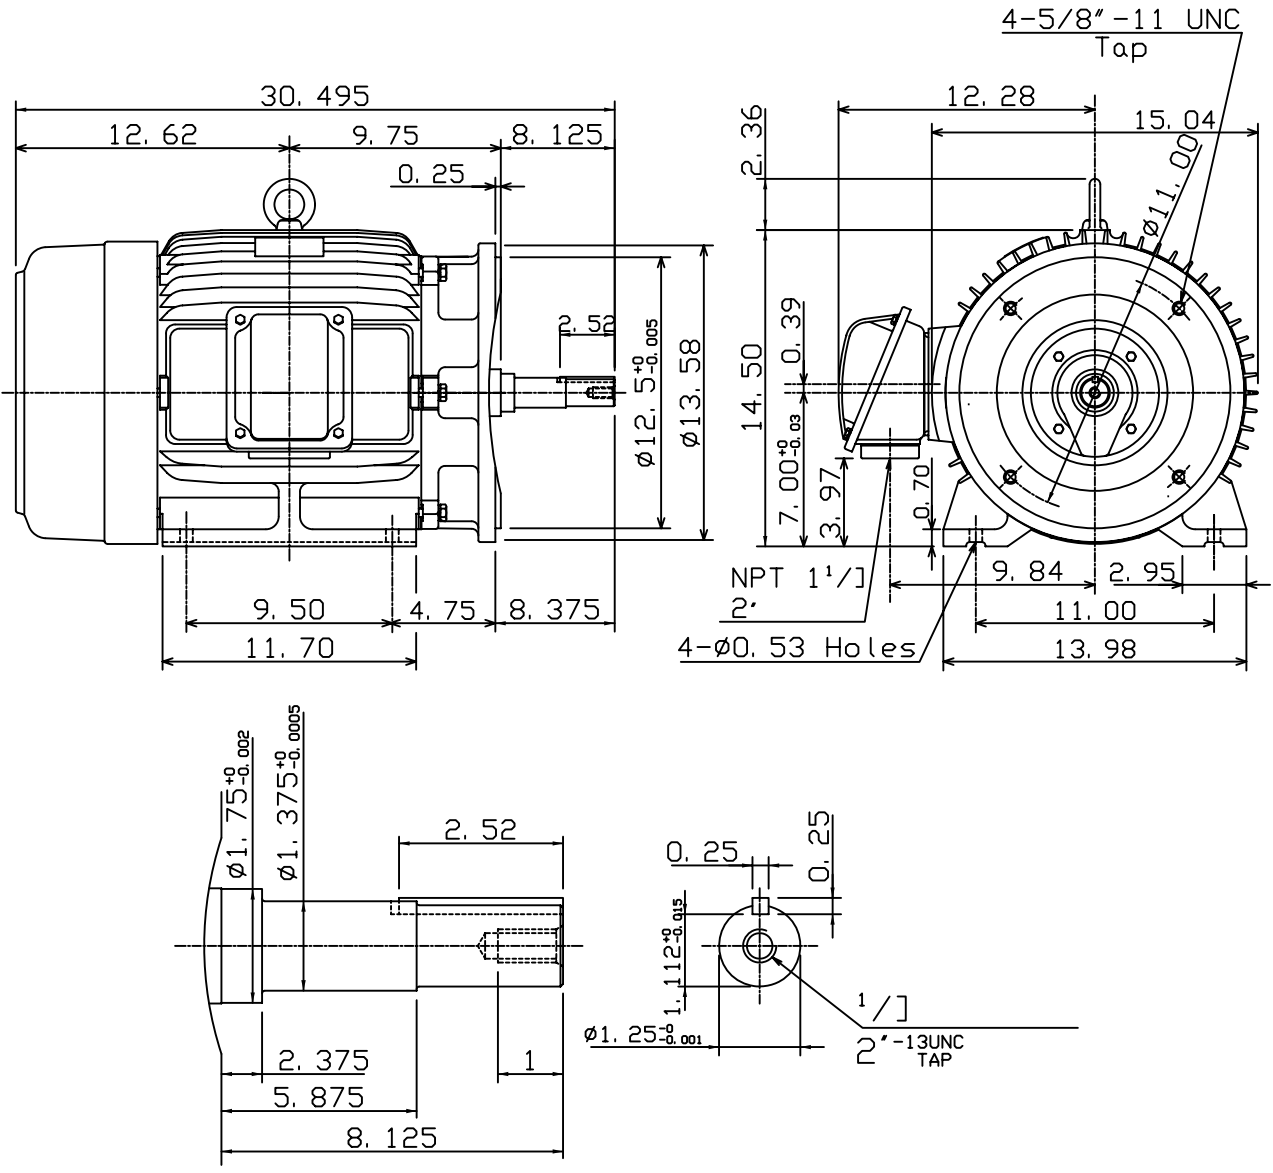

DATE Nov. 7, 2008	OUTLINE DIMENSIONS 3-PHASE INDUCTION MOTOR	MOTOR TYPE: AEEAJP-NE
Cat. #:		FRAME NO. 284JP

Pole	HP	kW	Hz	VOLT	Syn. Speed r/min(rpm)
2	.	.	.	.	.

Ins	Rating	Dimension in	Approx Weight	Bearings	
F	CONT.	inches	420 lbs.	DE: 6211C3	NDE: 6211C3

Totally Enclosed Fan-Cooled Type, Squirrel-Cage Rotor.

◇		
---	--	--

DWN. K. L. KUO 02-13-08	TECO Westinghouse	DWG NO.
CHKD. K. L. KUO 02-14-08		31057H206810
APPD. M. C. TSAI 02-14-08		