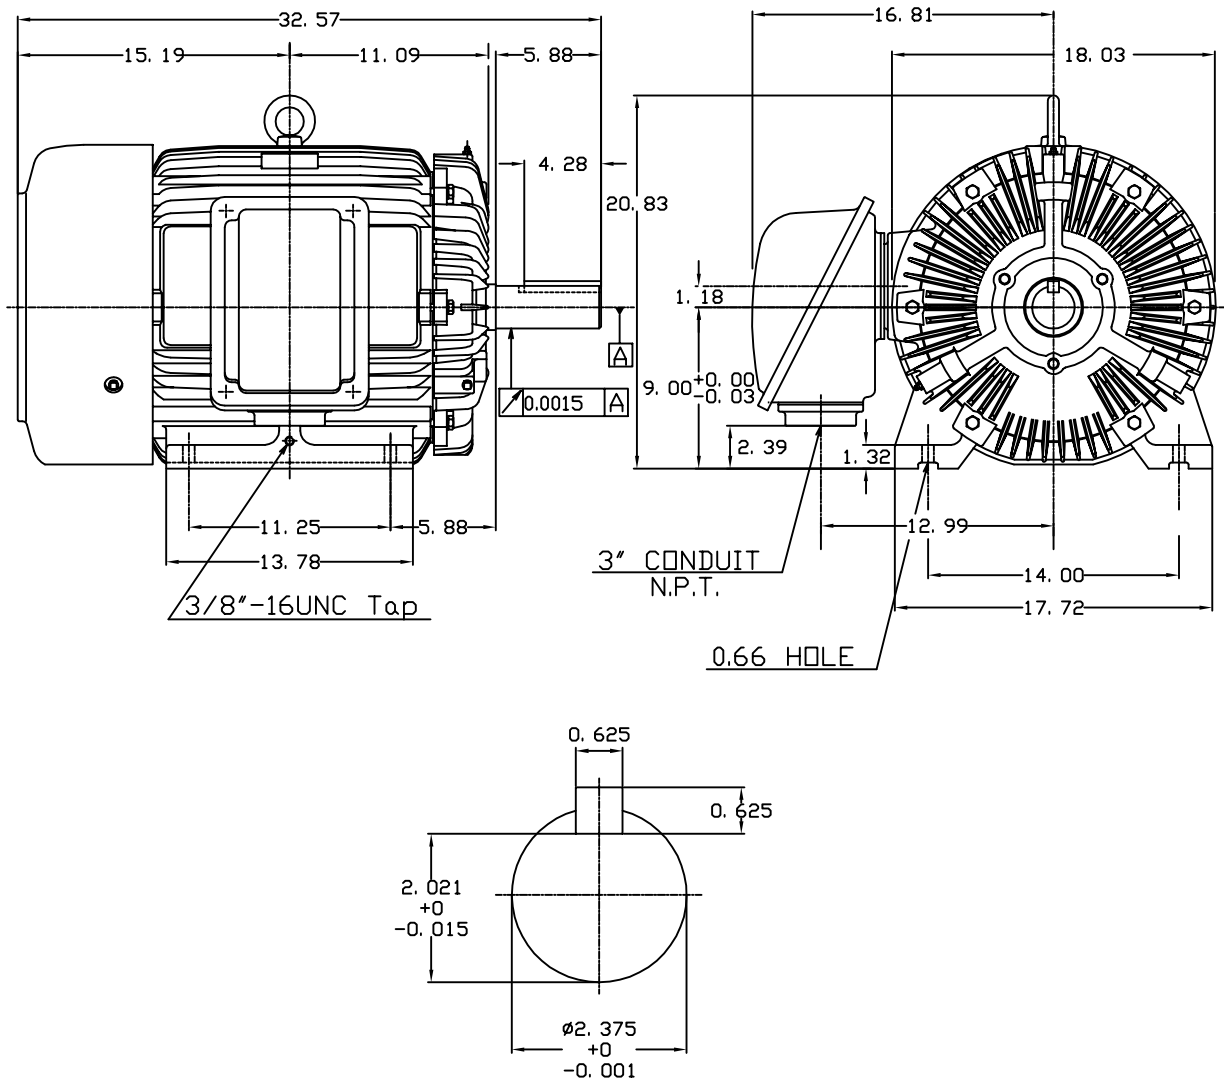

DATE APRIL 19, 2004	OUTLINE DIMENSIONS 3-PHASE INDUCTION MOTOR	MOTOR TYPE: AEHH
CATALOG NO. HH0604		FRAME NO. 364T

Pole	HP	KW	Hz	VOLT	Syn.Speed RPM
4	60	45	60	460	1800

Ins	Rating	Dimension in	Approx Weight	Bearings
F	CONT.	inches	834 lbs.	DE:6313ZC35CNDE: 6213ZC35C

Totally Enclosed Fan-Cooled Type, Squirrel-Cage Rotor.

◇		
---	--	--

DWN.	J.H.LIANG	11-30-98
CHKD.	C.H.KAD	12-26-98
APPD.	Y.B.HUANG	12-26-98

TECO Westinghouse

DWG NO.  
31049M631041