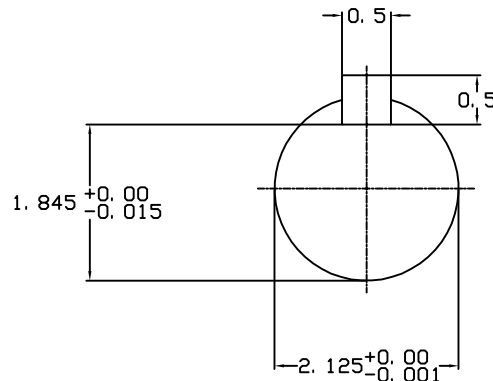

DATE
APRIL 16, 2004
CATALOG NO.
HH0404

OUTLINE DIMENSIONS
3-PHASE INDUCTION MOTOR

MOTOR TYPE:
AEHH
FRAME NO. 324T

Pole	HP	KW	Hz	VOLT	Syn.Speed RPM
4	40	29.8	60	460	1800

Ins	Rating	Dimension in	Approx Weight	Bearings
F	CONT.	inches	638 lbs.	DE:6312ZC35C NDE:6212ZC35C

Totally Enclosed Fan-Cooled Type. Squirrel-Cage Rotor.

① 03.16.00 J.C.LIN

DWN.	J.H.LIANG	11-30-98
CHKD.	C.H.KAD	12-26-98
APPD.	Y.B.HUANG	12-26-98

TECO Westinghouse

DWG NO.
31057H208022