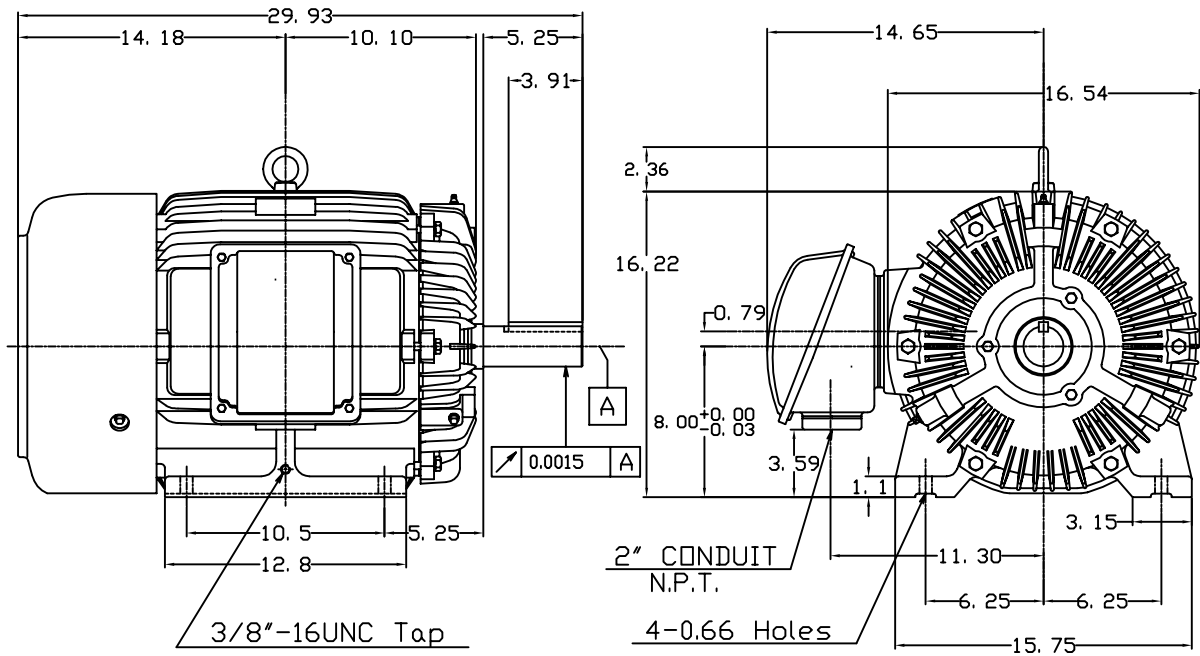

DATE
APRIL 16, 2004
CATALOG NO.
HH0404

OUTLINE DIMENSIONS
3-PHASE INDUCTION MOTOR

MOTOR TYPE:
AEHH
FRAME NO. 324T

Pole	HP	KW	Hz	VOLT	Syn.Speed RPM
4	40	29.8	60	460	1800

Ins	Rating	Dimension in	Approx Weight	Bearings
F	CONT.	inches	638 lbs.	DE:6312ZC35C NDE:6212ZC35C

Totally Enclosed Fan-Cooled Type. Squirrel-Cage Rotor.

① 03.16.00 J.C.LIN

DWN.	J.H.LIANG	11-30-98
CHKD.	C.H.KAD	12-26-98
APPD.	Y.B.HUANG	12-26-98

TECO Westinghouse

DWG NO.
31057H208022