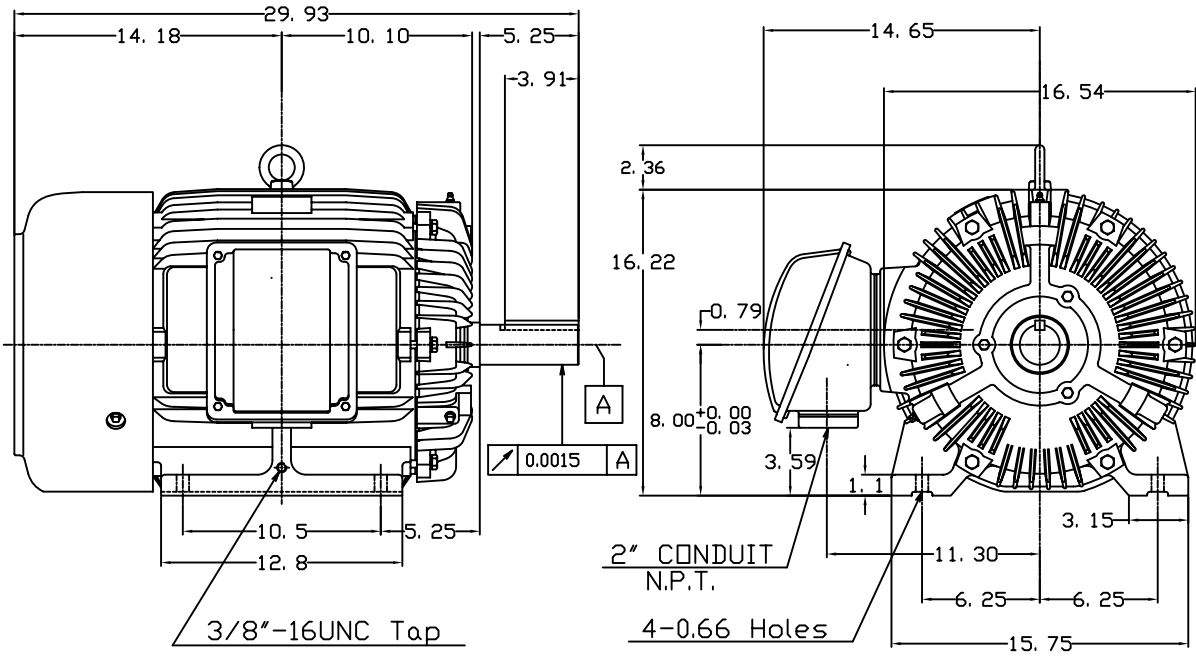

DATE
APRIL 16, 2004
CATALOG NO.
HH0404-50

OUTLINE DIMENSIONS
3-PHASE INDUCTION MOTOR

MOTOR TYPE:
AEHH
FRAME NO. 324T

Pole	HP	KW	Hz	VOLT	Syn.Speed RPM
4	40	29.8	50	380	1500

Ins	Rating	Dimension in	Approx Weight	Bearings
F	CONT.	inches	638 lbs.	DE: 6312ZC35C NDE: 6212ZC35C

Totally Enclosed Fan-Cooled Type. Squirrel-Cage Rotor.

① 03.16.00 J.C.LIN

DWN.	J.H.LIANG	11-30-98
CHKD.	C.H.KAO	12-26-98
APPD.	Y.B.HUANG	12-26-98

TECO Westinghouse

DWG NO.
31057H208022