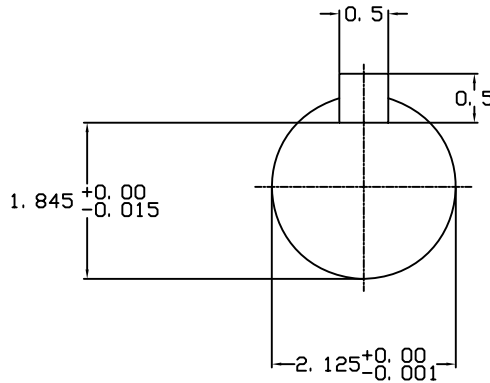

DATE
APRIL 16, 2004
CATALOG NO.
HH0404-50

OUTLINE DIMENSIONS
3-PHASE INDUCTION MOTOR

MOTOR TYPE:
AEHH
FRAME NO. 324T

Pole	HP	KW	Hz	VOLT	Syn.Speed RPM
4	40	29.8	50	380	1500

Ins	Rating	Dimension in	Approx Weight	Bearings
F	CONT.	inches	638 lbs.	DE: 6312ZC35C NDE: 6212ZC35C

Totally Enclosed Fan-Cooled Type. Squirrel-Cage Rotor.

① 03.16.00 J.C.LIN

DWN.	J.H.LIANG	11-30-98
CHKD.	C.H.KAO	12-26-98
APPD.	Y.B.HUANG	12-26-98

TECO Westinghouse

DWG NO.
31057H208022