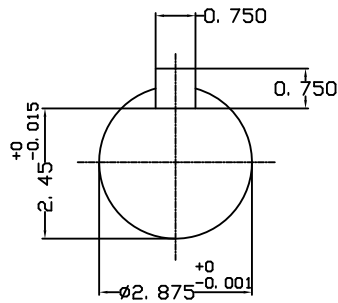

DATE
OCTOBER 6, 2013
CATALOG NO.
HB0606

OUTLINE DIMENSIONS

3-PHASE INDUCTION MOTOR

MOTOR TYPE:
AEHH8B
FRAME NO. 404T

Pole	HP	KW	Hz	VOLT	Syn. Speed RPM
6	60	45	60	460	1200

Ins	Rating	Dimension in	Approx Weight	Bearings
F	CONT.	inches	1166 lbs.	DE: 6317C3 NDE:6313ZC35C

Totally Enclosed Fan Cooled Type, Squirrel-cage Rotor.

DWN.	J. H. LIANG	11-30-98
CHKD.	C. H. KAO	12-26-98
APPD.	Y. B. HUANG	12-26-98

TECO Westinghouse

DWG NO.
31049HB633040