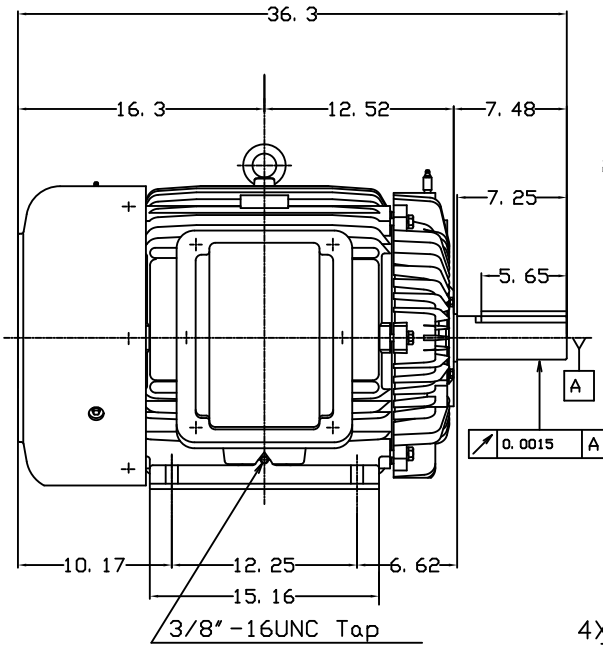

DATE
OCTOBER 6, 2013
CATALOG NO.
HB0606

OUTLINE DIMENSIONS

3-PHASE INDUCTION MOTOR

MOTOR TYPE:
AEHH8B
FRAME NO. 404T

Pole	HP	KW	Hz	VOLT	Syn. Speed RPM
6	60	45	60	460	1200

Ins	Rating	Dimension in	Approx Weight	Bearings
F	CONT.	inches	1166 lbs.	DE: 6317C3 NDE:6313ZC35C

Totally Enclosed Fan Cooled Type, Squirrel-cage Rotor.

DWN.	J. H. LIANG	11-30-98
CHKD.	C. H. KAO	12-26-98
APPD.	Y. B. HUANG	12-26-98

TECO Westinghouse

DWG NO.
31049HB633040