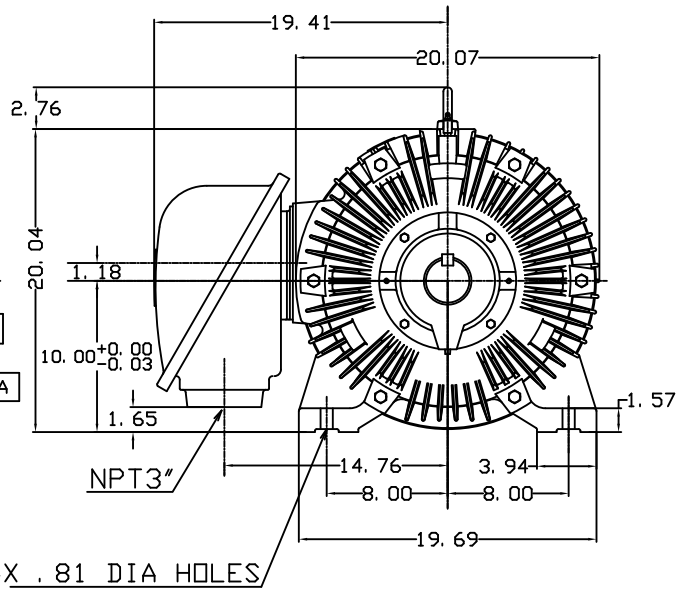

DATE
OCTOBER 6, 2013
CATALOG NO.
HB0606

OUTLINE DIMENSIONS

3-PHASE INDUCTION MOTOR

MOTOR TYPE:
AEHH8B
FRAME NO. 404T

Pole	HP	KW	Hz	VOLT	Syn. Speed RPM
6	60	45	60	460	1200

Ins	Rating	Dimension in	Approx Weight	Bearings
F	CONT.	inches	1166 lbs.	DE: 6317C3 NDE:6313ZC35C

Totally Enclosed Fan Cooled Type, Squirrel-cage Rotor.

DWN.	J. H. LIANG	11-30-98
CHKD.	C. H. KAO	12-26-98
APPD.	Y. B. HUANG	12-26-98

TECO Westinghouse

DWG NO.
31049HB633040