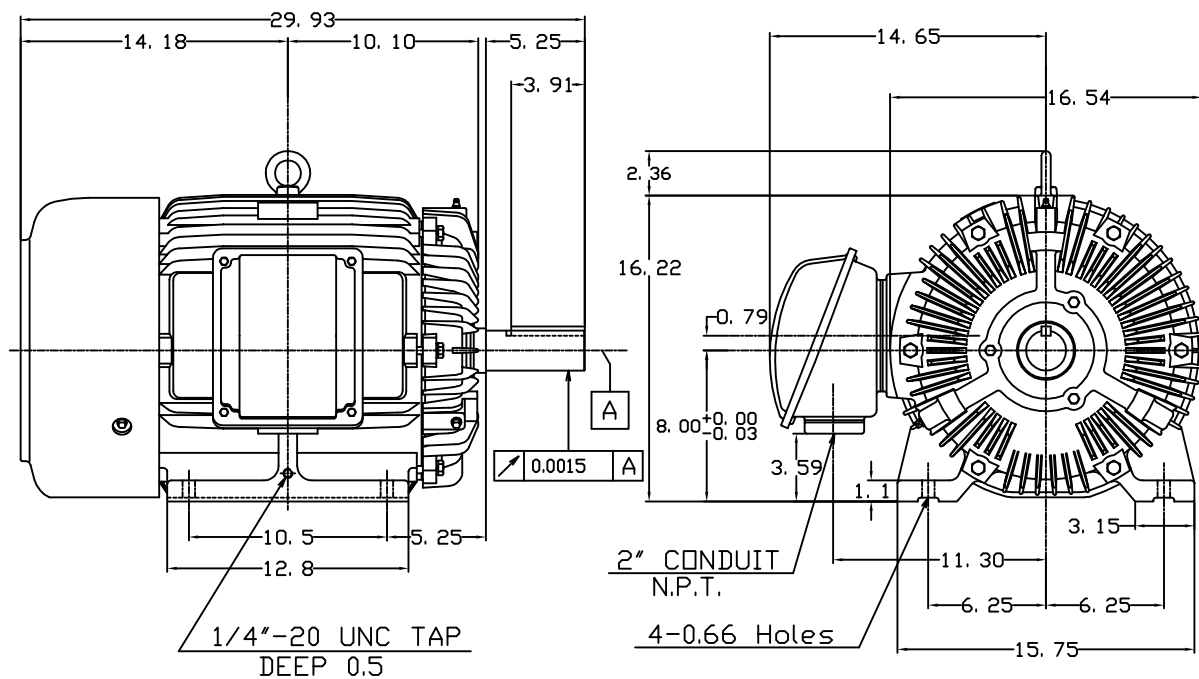

DATE JUNE 17, 2010	OUTLINE DIMENSIONS 3-PHASE INDUCTION MOTOR	MOTOR TYPE: AEHH8B
CATALOG NO. HB0404		FRAME NO. 324T

Pole	HP	KW	Hz	VOLT	Syn.Speed RPM
4	40	29.8	60	460	1800
Ins	Rating	Dimension in	Approx Weight	Bearings	
F	CONT.	inches	638 lbs.	DE:6312ZC35C NDE:6212ZC35C	

Totally Enclosed Fan-Cooled Type, Squirrel-Cage Rotor.

① 03.16.00	J.C.LIN
------------	---------

DWN.	J.H.LIANG	11-30-98
CHKD.	C.H.KAO	12-26-98
APPD.	Y.B.HUANG	12-26-98

TECO Westinghouse

DWG NO.  
31057HB208022