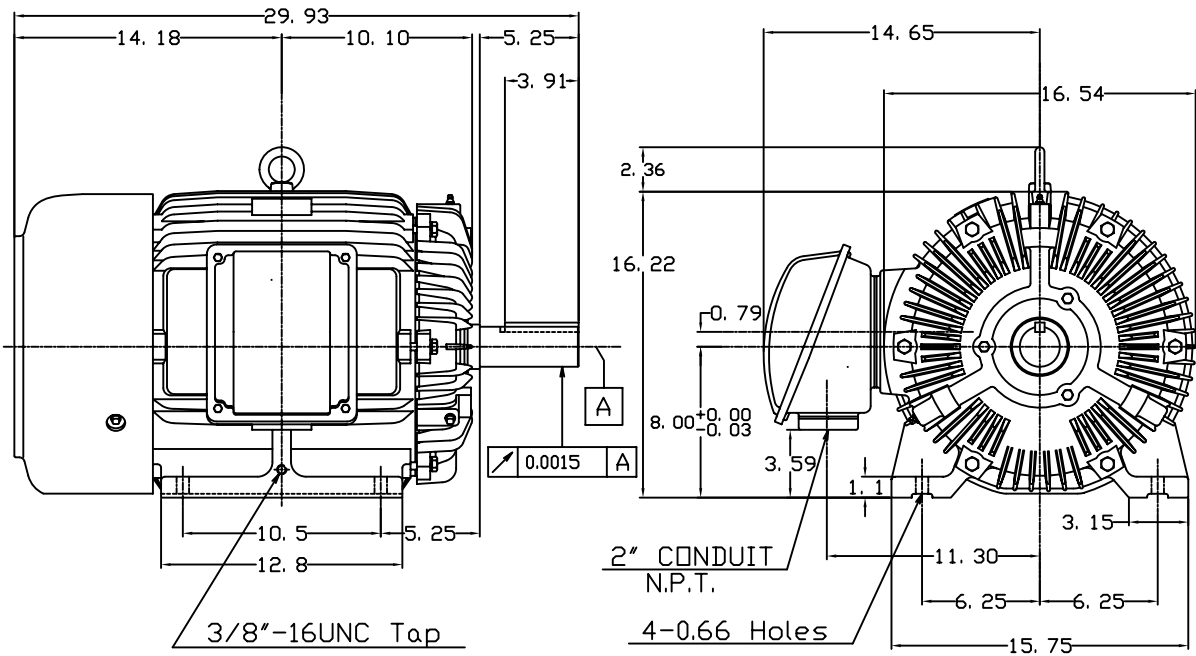

DATE
APRIL 16, 2004
CATALOG NO.
HB0404-50

OUTLINE DIMENSIONS
3-PHASE INDUCTION MOTOR

MOTOR TYPE:
AEHH8B
FRAME NO. 324T

Pole	HP	KW	Hz	VOLT	Syn.Speed RPM
4	40	29.8	50	380	1500

Ins	Rating	Dimension in	Approx Weight	Bearings
F	CONT.	inches	638 lbs.	DE: 6312ZC35C NDE: 6212ZC35C

Totally Enclosed Fan-Cooled Type. Squirrel-Cage Rotor.

① 03.16.00 J.C.LIN

DWN.	J.H.LIANG	11-30-98
CHKD.	C.H.KAO	12-26-98
APPD.	Y.B.HUANG	12-26-98

TECO Westinghouse

DWG NO.
31057HB208022