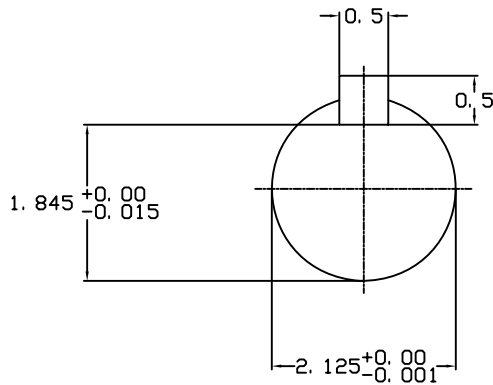

DATE
APRIL 16, 2004
CATALOG NO.
HB0404-50

OUTLINE DIMENSIONS
3-PHASE INDUCTION MOTOR

MOTOR TYPE:
AEHH8B
FRAME NO. 324T

Pole	HP	KW	Hz	VOLT	Syn.Speed RPM
4	40	29.8	50	380	1500

Ins	Rating	Dimension in	Approx Weight	Bearings
F	CONT.	inches	638 lbs.	DE: 6312ZC35C NDE: 6212ZC35C

Totally Enclosed Fan-Cooled Type. Squirrel-Cage Rotor.

① 03.16.00 J.C.LIN

DWN.	J.H.LIANG	11-30-98
CHKD.	C.H.KAO	12-26-98
APPD.	Y.B.HUANG	12-26-98

TECO Westinghouse

DWG NO.
31057HB208022