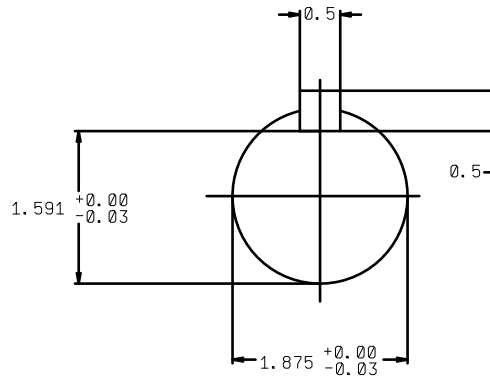

DATE
APRIL 27, 2010
CATALOG NO.
HBO156

OUTLINE DIMENSIONS
3-PHASE INDUCTION MOTOR

MOTOR TYPE:
AEHH8B
FRAME NO. 284T

Pole	HP	KW	Hz	VOLT	Syn. Speed RPM
6	15	11.2	60	460	1200

Ins	Rating	Dimension in	Approx Weight	Bearings
F	CONT.	inches	418 lbs.	DE : 6311ZC35C NDE : 6310ZC35C

Totally Enclosed Fan Cooled Type. Squirrel-cage Rotor.

□		

DWN.	J.H.LIANG	11-30-98
CHKD.	C.H.KAO	12-26-98
APPD.	Y.B.HUANG	12-26-98

TECO Westinghouse

DWG NO.
31049M627030