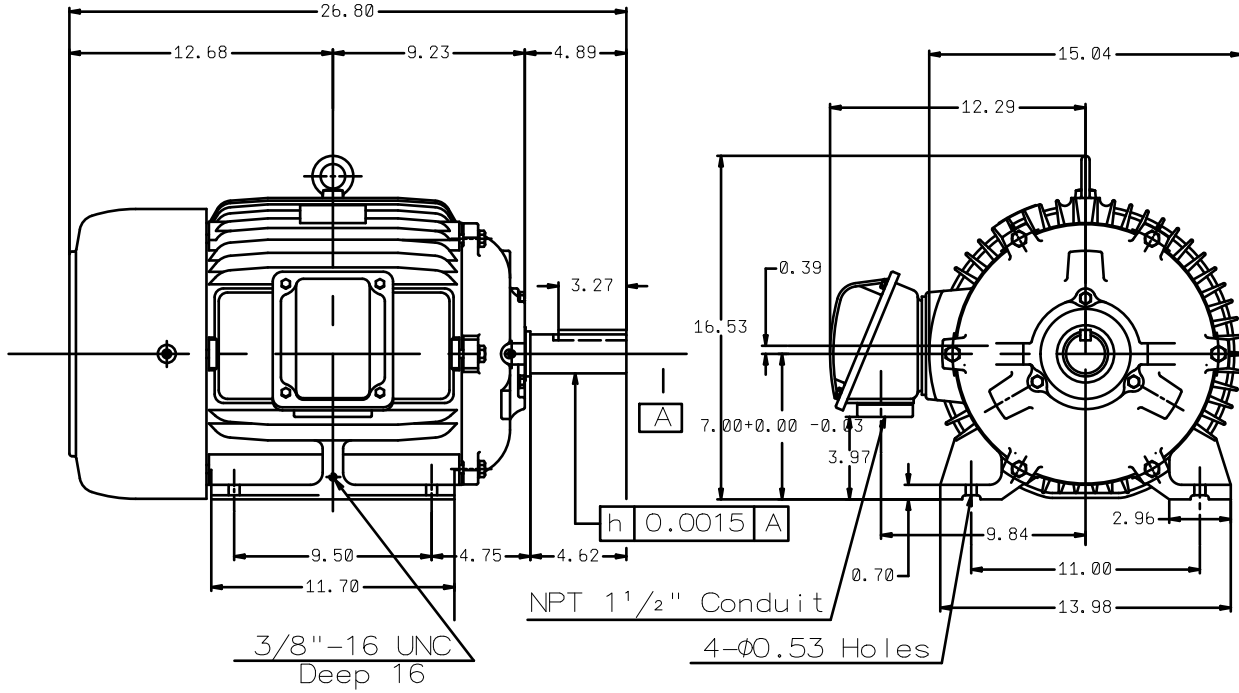

DATE
APRIL 27, 2010
CATALOG NO.
HBO156

OUTLINE DIMENSIONS
3-PHASE INDUCTION MOTOR

MOTOR TYPE:
AEHH8B
FRAME NO. 284T

Pole	HP	KW	Hz	VOLT	Syn. Speed RPM
6	15	11.2	60	460	1200

Ins	Rating	Dimension in	Approx Weight	Bearings
F	CONT.	inches	418 lbs.	DE : 6311ZC35C NDE : 6310ZC35C

Totally Enclosed Fan Cooled Type. Squirrel-cage Rotor.

□		
---	--	--

DWN.	J.H.LIANG	11-30-98
CHKD.	C.H.KAO	12-26-98
APPD.	Y.B.HUANG	12-26-98

TECO Westinghouse

DWG NO.
31049M627030