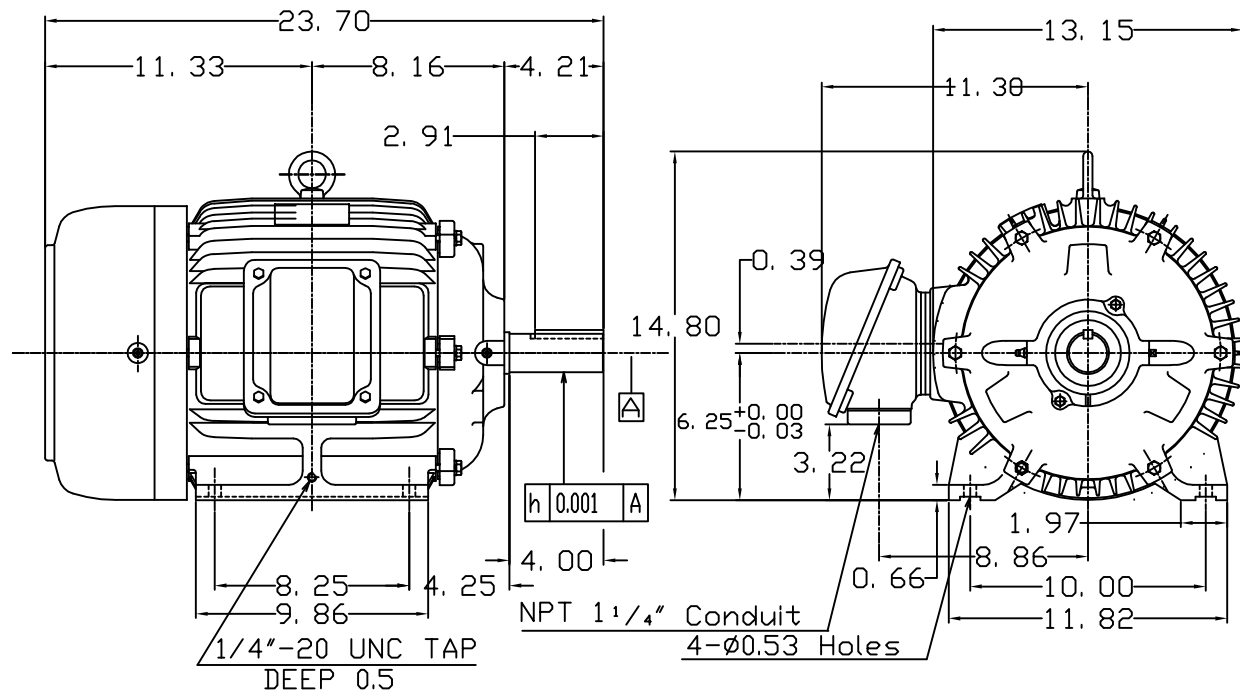

DATE JUNE 14, 2010	OUTLINE DIMENSIONS 3-PHASE INDUCTION MOTOR	MOTOR TYPE: AEHH8B
CATALOG NO. HB0154		FRAME NO. 254T

Pole	HP	KW	Hz	VOLT	Syn.Speed RPM
4	15	11	60	460	1800

Ins	Rating	Dimension in	Approx Weight	Bearings
F	CONT.	inches	297 lbs.	DE: 6309ZC35C NDE: 6307ZC35C

Totally Enclosed Fan-Cooled Type, Squirrel-cage Rotor.

DWN.	簡學民	12·04·98
CHKD.	高金星	12·10·98
APPD.	黃友伯	12·10·98

TECO Westinghouse

DWG NO.
31049HB625060