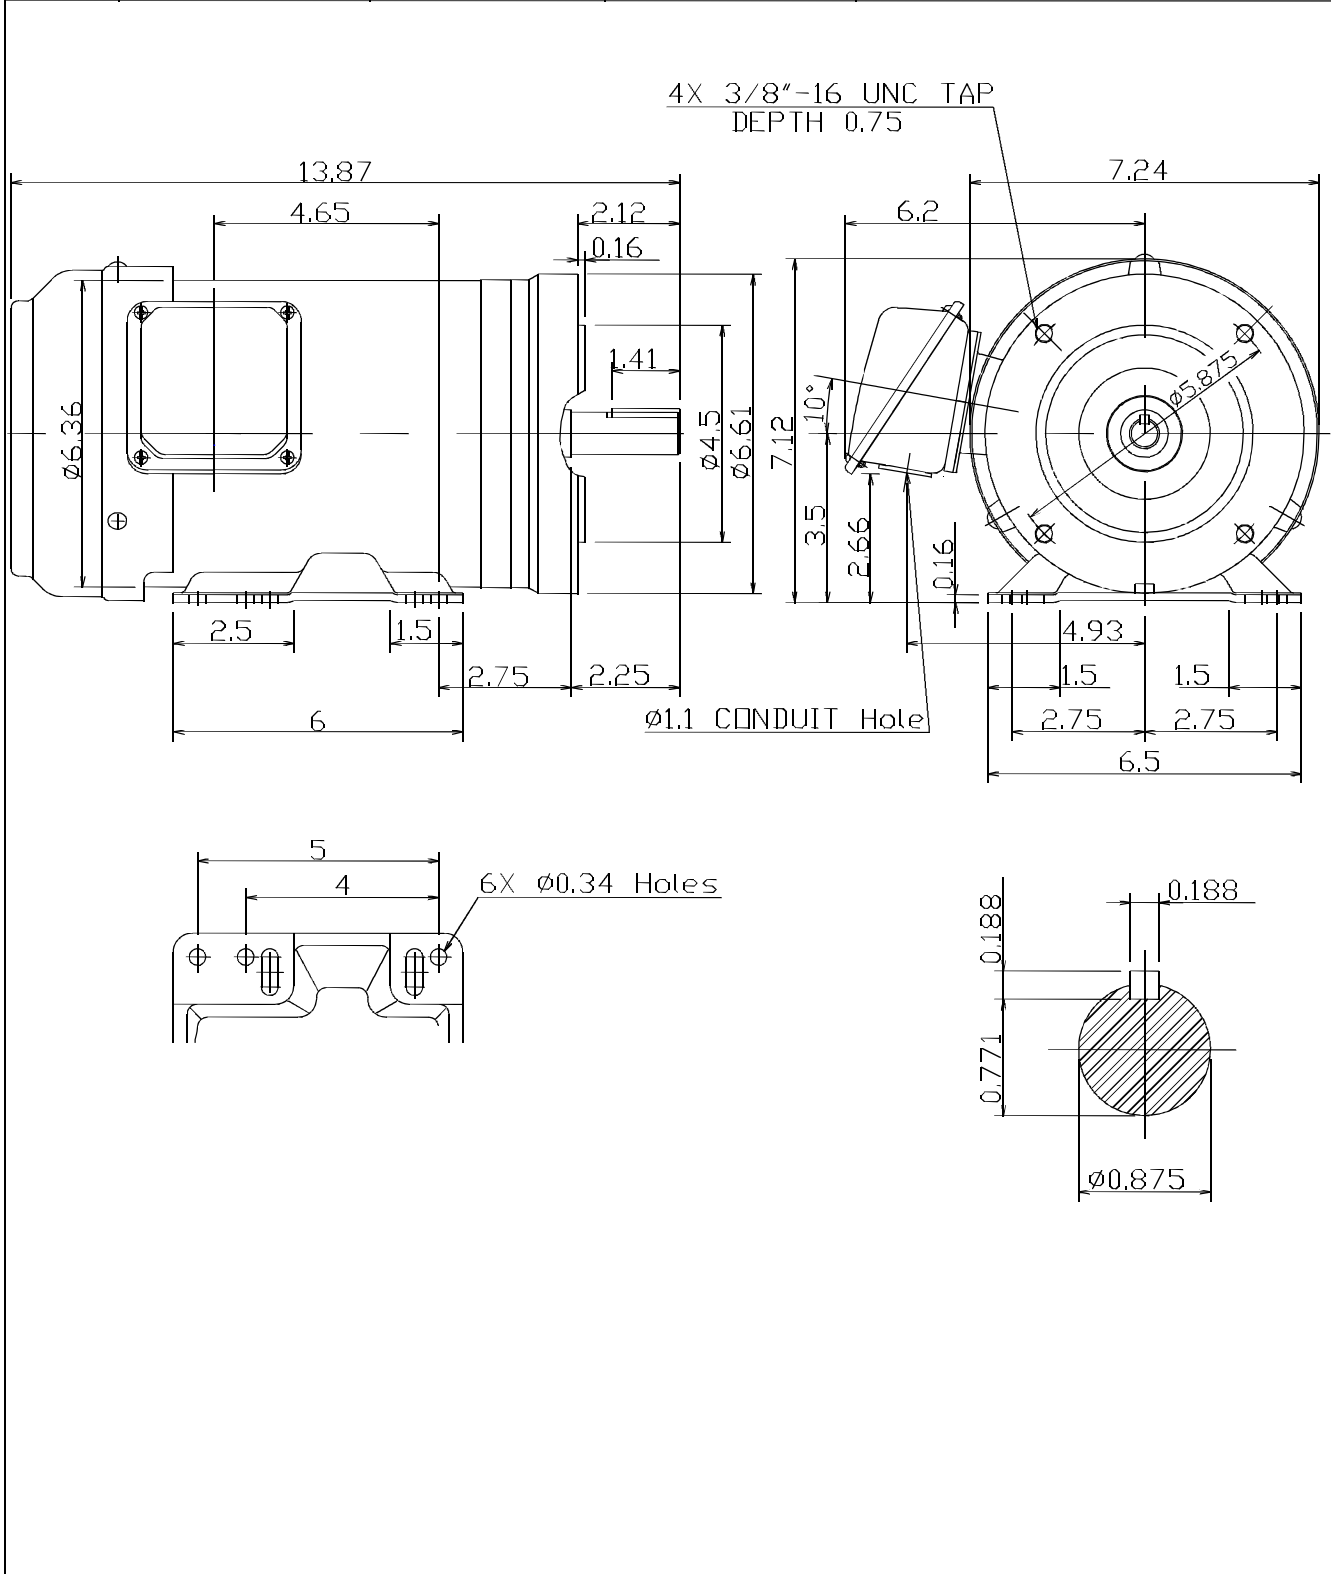

DATE
OCTOBER 19, 2012
CAT. #: GP0024C

OUTLINE DIMENSIONS
3-PHASE INDUCTION MOTOR

MOTOR TYPE:
AEGHCF
FRAME NO. 145TC

Pole	HP	kW	Hz	VOLT	Syn.Speed r/min(rpm)
4	2	1.5	60	230/460	1800

Ins	Rating	Dimension in	Approx Weight	Bearings
F	CONT.	inch.	29	DE: 6205ZZ NDE: 6204ZZ

◆			
---	--	--	--

DWN. Y.Y.CHEN 09-22-09
CHKD. C.Y.CHEN 09-23-09
APPROVED: 09-23-09

DWG NO.
310497107730