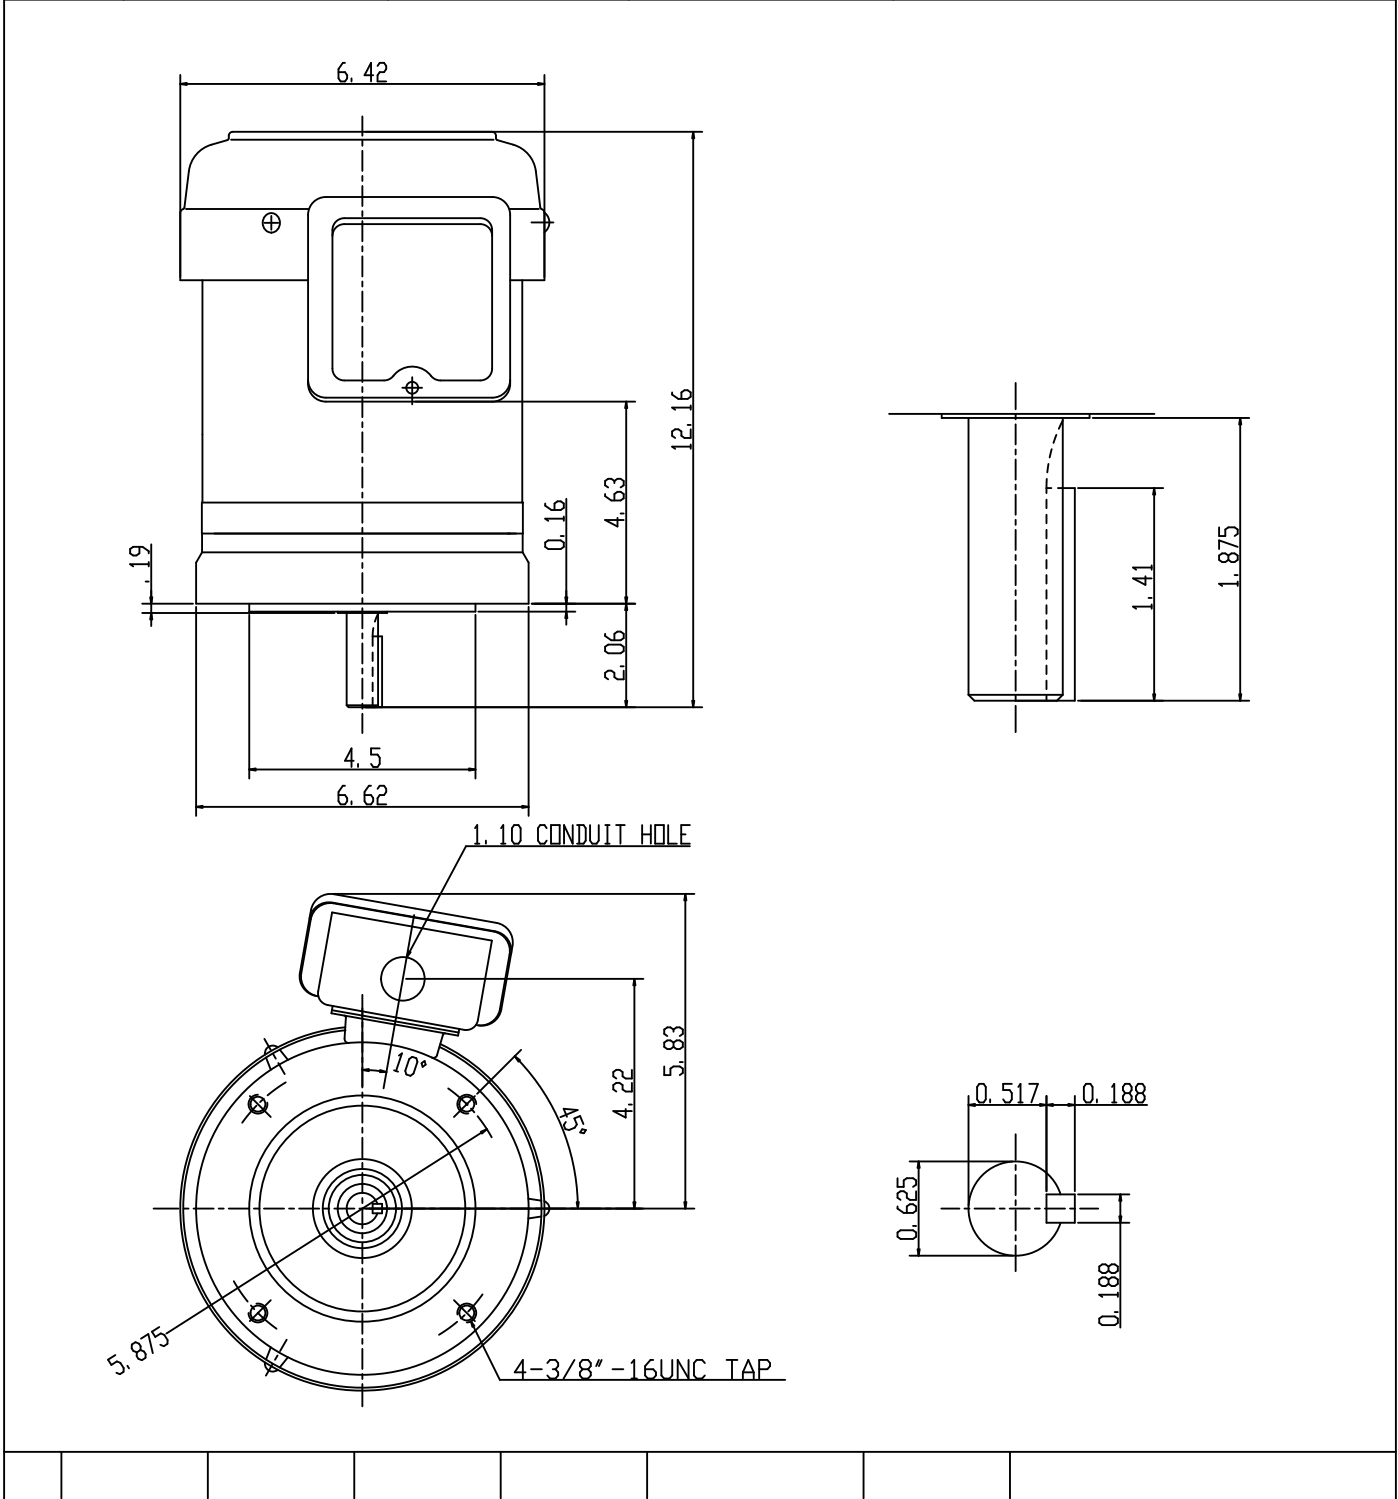

DATE
Jan 19, 2012

CATALOG NO.
GHV0/74C

OUTLINE DIMENSIONS
3-PHASE INDUCTION MOTOR

MODEL TYPE:
AETHCF

FRAME NO. 56C

Pole	HP	KW	Hz	VOLT	Syn. Speed R. P. M
4	3/4	.56	60	230/460	1800

Ins.	Rating	Dimensions in	Approx Weight	Bearings
F	CONT.	inch	29 lbs.	DF: 6204ZZ NDE: 6203ZZ