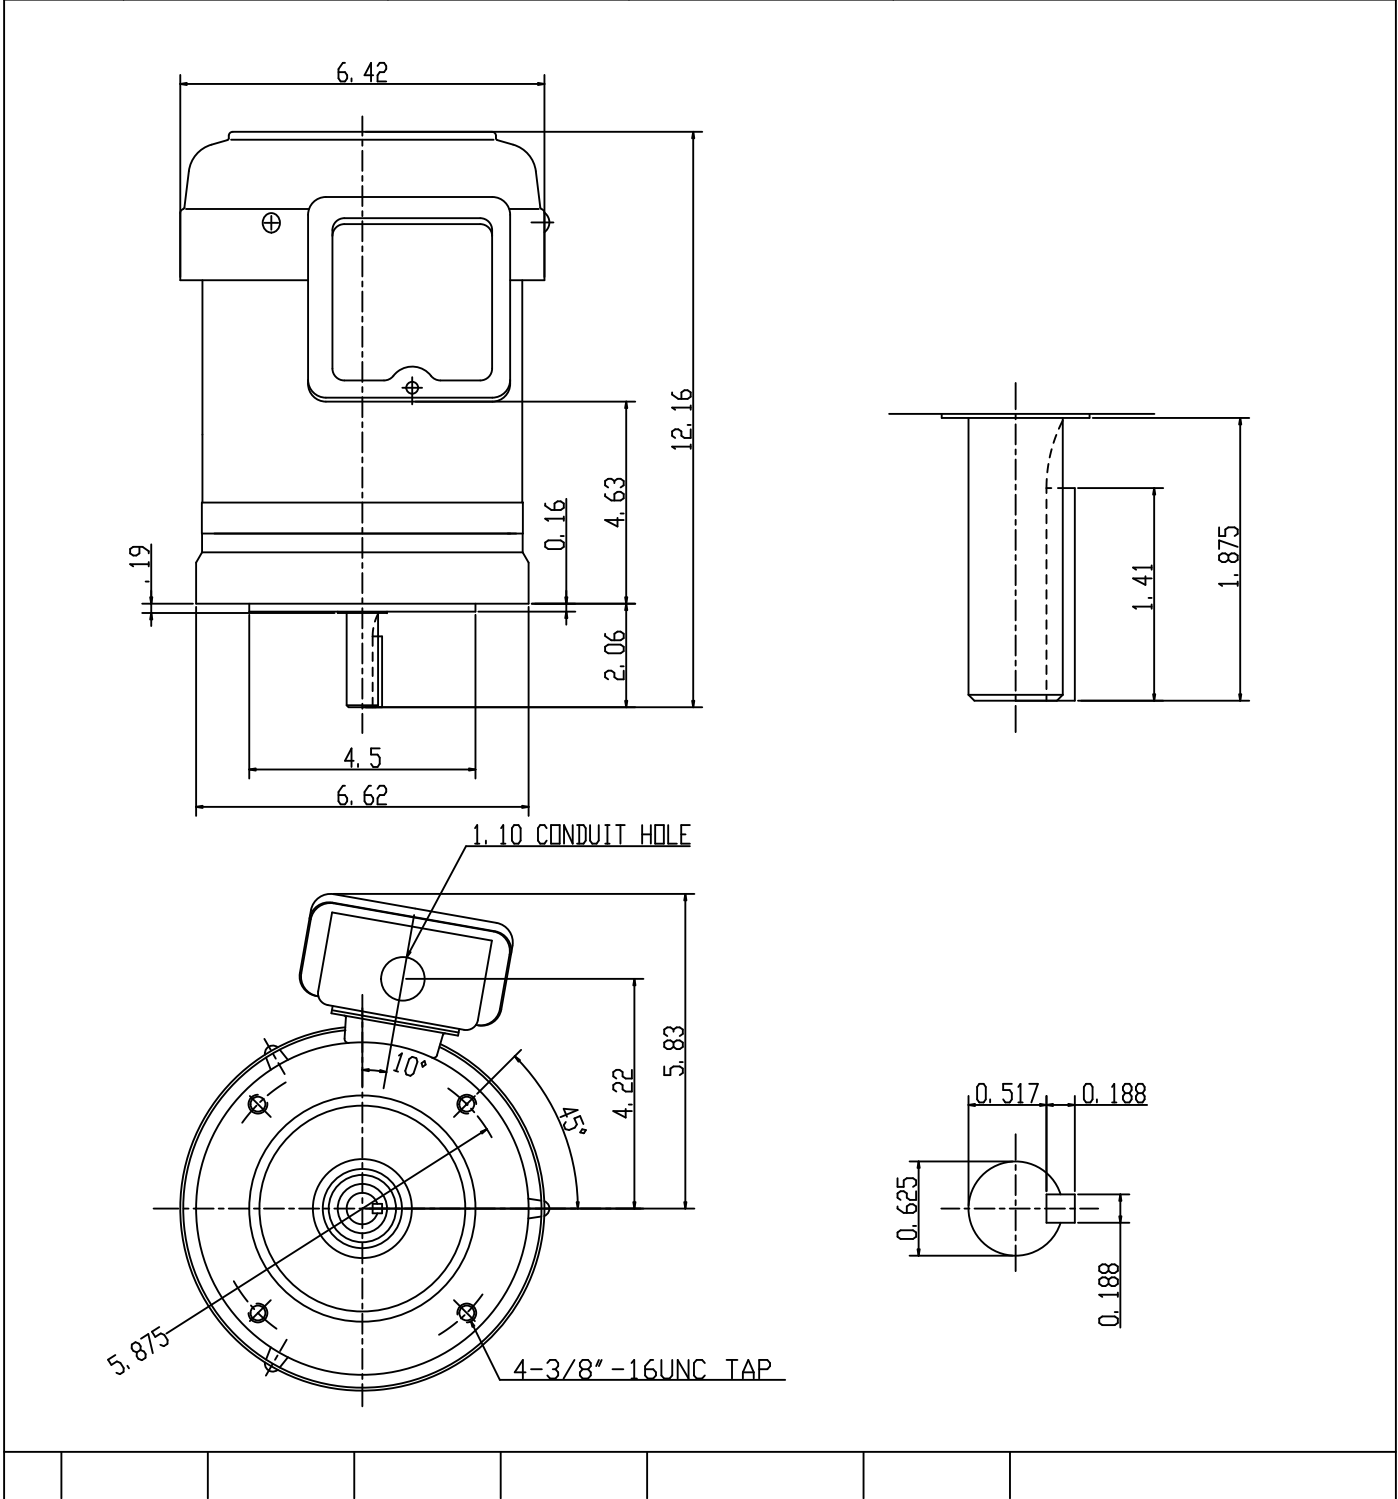

DATE
Jan 19, 2012

CATALOG NO.
GHV0/72C

OUTLINE DIMENSIONS
3-PHASE INDUCTION MOTOR

MODEL TYPE:
AETHCF

FRAME NO. 56C

Pole	HP	KW	Hz	VOLT	Syn. Speed R. P. M
2	3/4	.56	60	230/460	3600

Ins.	Rating	Dimensions in	Approx Weight	Bearings
F	CONT.	inch	29 lbs.	DF: 6204ZZ NDE: 6203ZZ