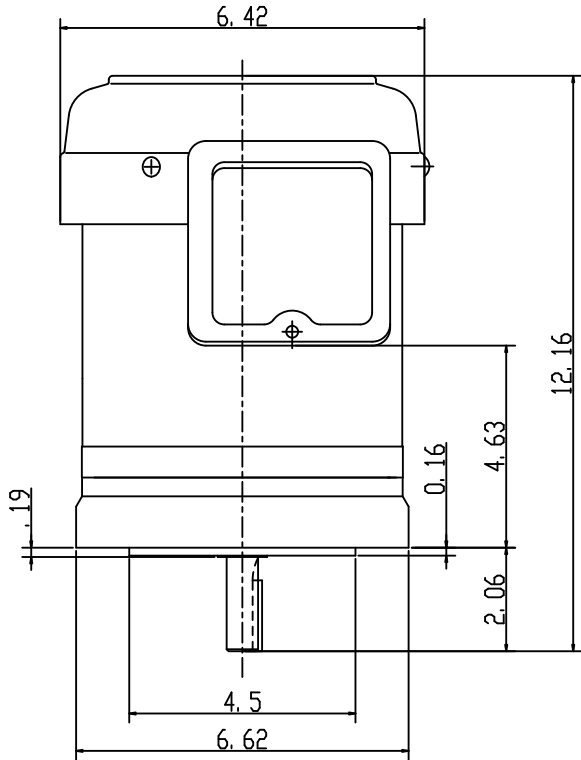

DATE  
Jan 19, 2012

CATALOG NO.  
GHV0/54C

OUTLINE DIMENSIONS  
3-PHASE INDUCTION MOTOR

MODEL TYPE:  
AETHCF

FRAME NO. 56C

Pole	HP	KW	Hz	VOLT	Syn. Speed R. P. M
4	1/2	.37	60	230/460	1800

Ins.	Rating	Dimensions in	Approx Weight	Bearings
F	CONT.	inch	29 lbs.	DF: 6204ZZ NDE: 6203ZZ

APPD.	W. H. TSAI	03 31 03
CHKD.	J. B. CHEN	03 31 03
DWN.	P. J. CHEN	03 31 03

TECO Westinghouse

DWG NO.  
31049Z105  
0716