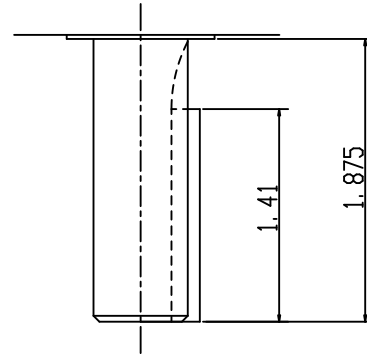

DATE  
Jan 19, 2012

CATALOG NO.  
GHV0/54C

OUTLINE DIMENSIONS  
3-PHASE INDUCTION MOTOR

MODEL TYPE:  
AETHCF

FRAME NO. 56C

Pole	HP	KW	Hz	VOLT	Syn. Speed R. P. M
4	1/2	.37	60	230/460	1800

Ins.	Rating	Dimensions in	Approx Weight	Bearings
F	CONT.	inch	29 lbs.	DF: 6204ZZ NDE: 6203ZZ