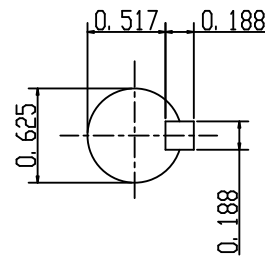

DATE  
Jan 19, 2012

CATALOG NO.  
GHV0/54C

OUTLINE DIMENSIONS  
3-PHASE INDUCTION MOTOR

MODEL TYPE:  
AETHCF

FRAME NO. 56C

Pole	HP	KW	Hz	VOLT	Syn. Speed R. P. M
4	1/2	.37	60	230/460	1800

Ins.	Rating	Dimensions in	Approx Weight	Bearings
F	CONT.	inch	29 lbs.	DF: 6204ZZ NDE: 6203ZZ