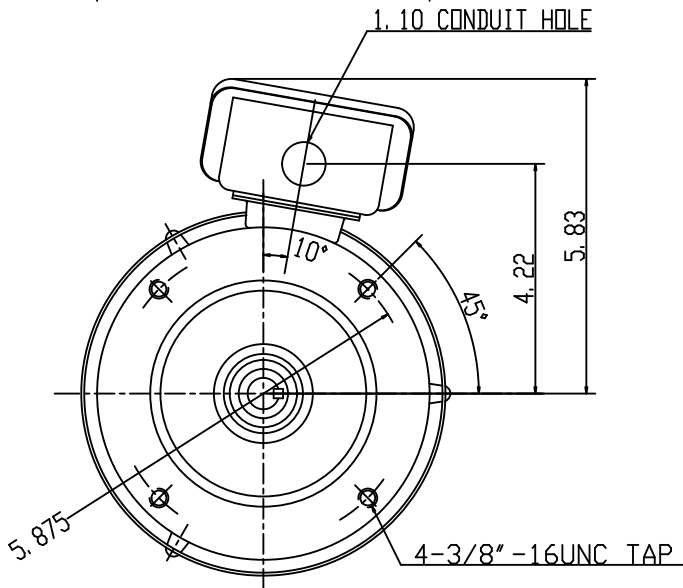

DATE  
Jan 19, 2012

CATALOG NO.  
GHV0/54C

OUTLINE DIMENSIONS  
3-PHASE INDUCTION MOTOR

MODEL TYPE:  
AETHCF

FRAME NO. 56C

Pole	HP	KW	Hz	VOLT	Syn. Speed R. P. M
4	1/2	.37	60	230/460	1800

Ins.	Rating	Dimensions in	Approx Weight	Bearings
F	CONT.	inch	29 lbs.	DF: 6204ZZ NDE: 6203ZZ