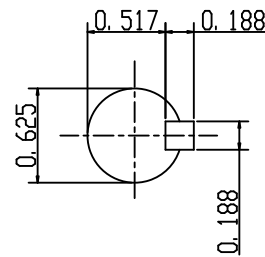

DATE
JAN 19, 2012

OUTLINE DIMENSIONS
3-PHASE INDUCTION MOTOR

MODEL TYPE:
AETHCF
FRAME NO. 56C

CATALOG NO.
GHV0/32C

Pole	HP	KW	Hz	VOLT	Syn. Speed R. P. M
2	1/3	.22	60	230/460	3600

Ins.	Rating	Dimensions in	Approx Weight	Bearings
F	CONT.	inch	24 lbs.	DF: 6204ZZ NDE: 6203ZZ