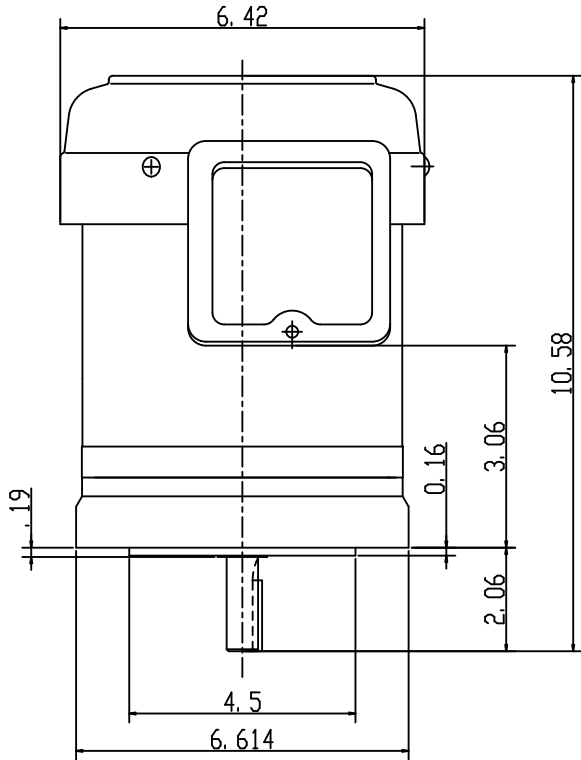

DATE
JAN 19, 2012

OUTLINE DIMENSIONS
3-PHASE INDUCTION MOTOR

MODEL TYPE:
AETHCF
FRAME NO. 56C

CATALOG NO.
GHV0/32C

Pole	HP	KW	Hz	VOLT	Syn. Speed R. P. M
2	1/3	.22	60	230/460	3600

Ins.	Rating	Dimensions in	Approx Weight	Bearings
F	CONT.	inch	24 lbs.	DF: 6204ZZ NDE: 6203ZZ

APPD.	W. H. TSAI	03 31 03
CHKD.	J. B. CHEN	03 31 03
DWN.	P. J. CHEN	03 31 03

TECO Westinghouse

DWG NO.
31049Z105
0724