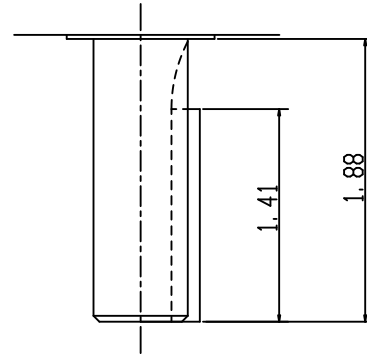

DATE
JAN 19, 2012

OUTLINE DIMENSIONS
3-PHASE INDUCTION MOTOR

MODEL TYPE:
AETHCF
FRAME NO. 56C

CATALOG NO.
GHV0/32C

Pole	HP	KW	Hz	VOLT	Syn. Speed R. P. M
2	1/3	.22	60	230/460	3600

Ins.	Rating	Dimensions in	Approx Weight	Bearings
F	CONT.	inch	24 lbs.	DF: 6204ZZ NDE: 6203ZZ