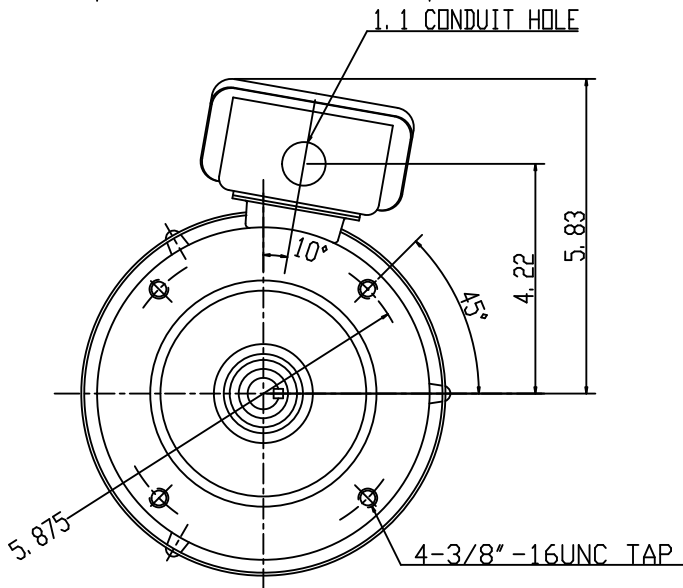

DATE
JAN 19, 2012

OUTLINE DIMENSIONS
3-PHASE INDUCTION MOTOR

MODEL TYPE:
AETHCF
FRAME NO. 56C

CATALOG NO.
GHV0/32C

Pole	HP	KW	Hz	VOLT	Syn. Speed R. P. M
2	1/3	.22	60	230/460	3600

Ins.	Rating	Dimensions in	Approx Weight	Bearings
F	CONT.	inch	24 lbs.	DF: 6204ZZ NDE: 6203ZZ