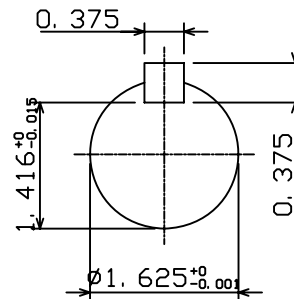

DATE JAN. 4, 2007	OUTLINE DIMENSIONS 3-PHASE INDUCTION MOTOR	MOTOR TYPE: AEUH8NDC
CAT. #: EPV0302C		FRAME NO. 286TSC

Pole	HP	kW	Hz	VOLT	Syn. Speed r/min(rpm)
2	30	22	60	230/460	3600

Ins	Rating	Dimension in	Approx Weight	Bearings	
F	CONT.	inches	474 LBS	DE: 6211C3	NDE: 6211C3

Totally Enclosed Fan-cooled Vertical Type, Squirrel-cage Rotor.

--	--	--

DWN.	K. L. KUO	01-02-07
CHKD.	K. L. KUO	01-02-07
APPD.	M. C. TSAI	01-02-07

TECO Westinghouse

DWG NO.
31057H316320