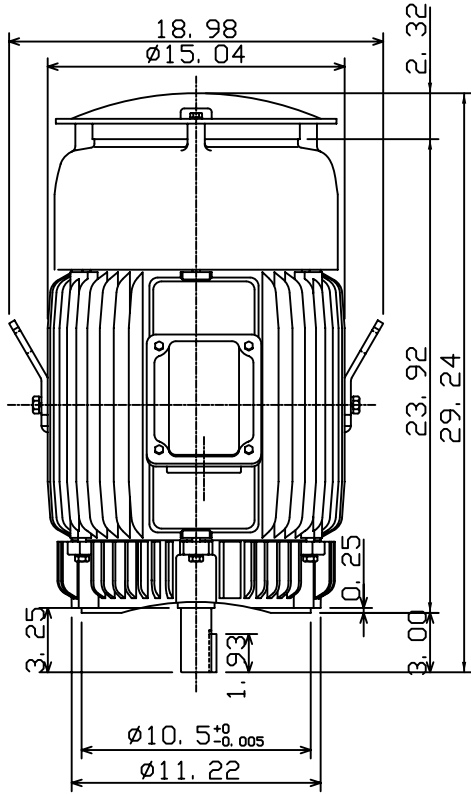

DATE JAN. 4, 2007	OUTLINE DIMENSIONS 3-PHASE INDUCTION MOTOR	MOTOR TYPE: AEUH8NDC
CAT. #: EPV0302C		FRAME NO. 286TSC

Pole	HP	kW	Hz	VOLT	Syn. Speed r/min(rpm)
2	30	22	60	230/460	3600

Ins	Rating	Dimension in	Approx Weight	Bearings	
F	CONT.	inches	474 LBS	DE: 6211C3	NDE: 6211C3

Totally Enclosed Fan-cooled Vertical Type, Squirrel-cage Rotor.

--	--	--

DWN.	K. L. KUO	01-02-07
CHKD.	K. L. KUO	01-02-07
APPD.	M. C. TSAI	01-02-07

TECO Westinghouse

DWG NO.
31057H316320