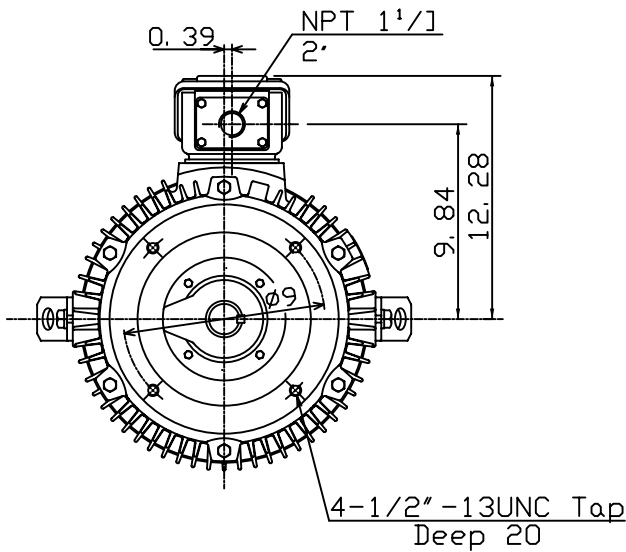

DATE JAN. 4, 2007	OUTLINE DIMENSIONS 3-PHASE INDUCTION MOTOR	MOTOR TYPE: AEUH8NDC
CAT. #: EPV0302C		FRAME NO. 286TSC

Pole	HP	kW	Hz	VOLT	Syn. Speed r/min(rpm)
2	30	22	60	230/460	3600

Ins	Rating	Dimension in	Approx Weight	Bearings	
F	CONT.	inches	474 LBS	DE: 6211C3	NDE: 6211C3

Totally Enclosed Fan-cooled Vertical Type, Squirrel-cage Rotor.

--	--	--

DWN.	K. L. KUO	01-02-07
CHKD.	K. L. KUO	01-02-07
APPD.	M. C. TSAI	01-02-07

TECO Westinghouse

DWG NO.
31057H316320