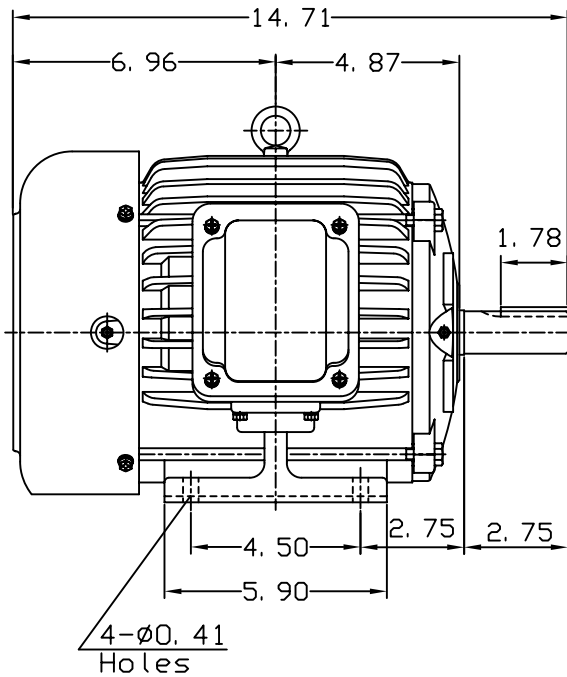

DATE
JUNE 21, 2005
CATALOG NO.
EP1/56

OUTLINE DIMENSIONS
3-PHASE INDUCTION MOTOR

MOTOR TYPE:
AEHH8N
FRAME NO. 182T

Pole	HP	KW	Hz	VOLT	Syn. Speed RPM
6	1.5	1	60	230/460	1200

Ins	Rating	Dimension in	Approx Weight	Bearings
F	CONT.	inch	95 lbs.	DE: 6306ZZ NDE: 6306ZZ

Totally Enclosed Fan-Cooled Type, Squirrel-Cage Rotor.

① 10. 30. 00

J. H. LIANG

DWN.	J. H. LIANG	11-30-98
CHKD.	C. S. LO	12-29-98
APPD.	Y. B. HUANG	12-29-98

TECO Westinghouse

DWG NO.
31057H353002