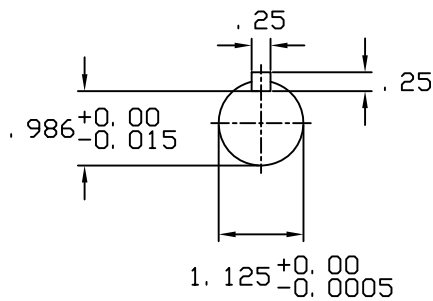

DATE
JUNE 21, 2005
CATALOG NO.
EP1/56

OUTLINE DIMENSIONS
3-PHASE INDUCTION MOTOR

MOTOR TYPE:
AEHH8N
FRAME NO. 182T

Pole	HP	KW	Hz	VOLT	Syn. Speed RPM
6	1.5	1	60	230/460	1200

Ins	Rating	Dimension in	Approx Weight	Bearings
F	CONT.	inch	95 lbs.	DE: 6306ZZ NDE: 6306ZZ

Totally Enclosed Fan-Cooled Type, Squirrel-Cage Rotor.

① 10. 30. 00

J. H. LIANG

DWN.	J. H. LIANG	11-30-98
CHKD.	C. S. LO	12-29-98
APPD.	Y. B. HUANG	12-29-98

TECO Westinghouse

DWG NO.
31057H353002