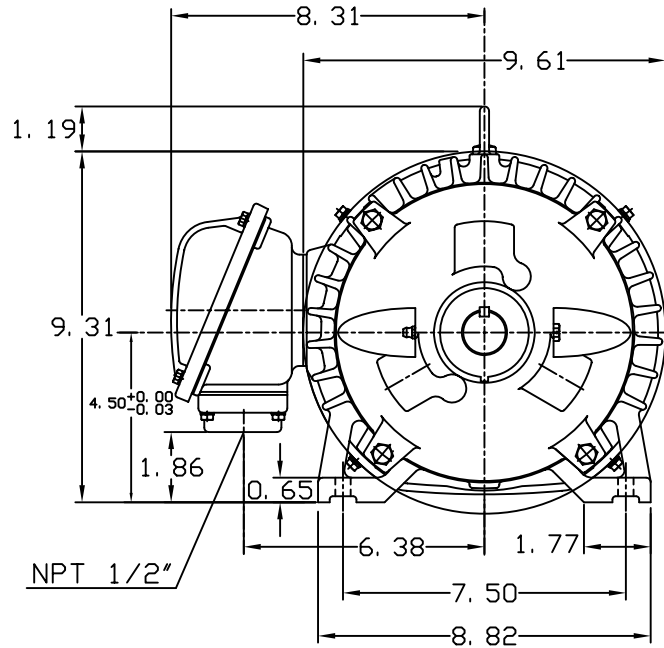

DATE
JUNE 21, 2005
CATALOG NO.
EP1/56

OUTLINE DIMENSIONS
3-PHASE INDUCTION MOTOR

MOTOR TYPE:
AEHH8N
FRAME NO. 182T

Pole	HP	KW	Hz	VOLT	Syn. Speed RPM
6	1.5	1	60	230/460	1200

Ins	Rating	Dimension in	Approx Weight	Bearings
F	CONT.	inch	95 lbs.	DE: 6306ZZ NDE: 6306ZZ

Totally Enclosed Fan-Cooled Type, Squirrel-Cage Rotor.

① 10. 30. 00

J. H. LIANG

DWN.	J. H. LIANG	11-30-98
CHKD.	C. S. LO	12-29-98
APPD.	Y. B. HUANG	12-29-98

TECO Westinghouse

DWG NO.
31057H353002