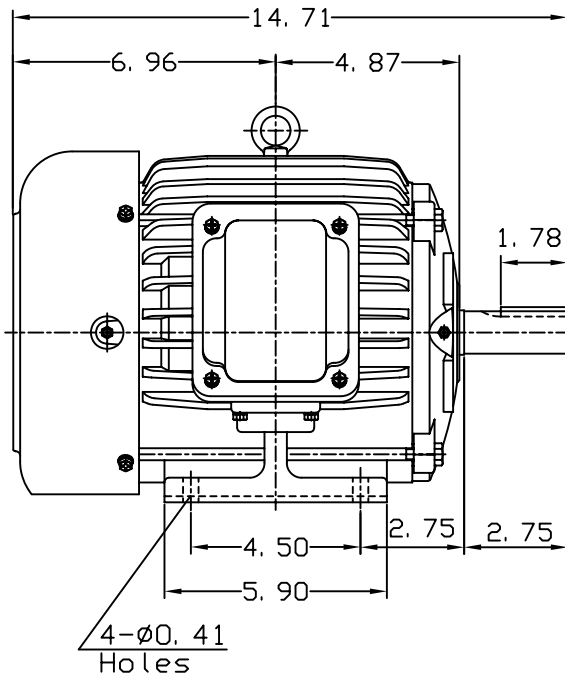

DATE JUNE 21, 2005	OUTLINE DIMENSIONS 3-PHASE INDUCTION MOTOR	MOTOR TYPE: AEHH8N
CATALOG NO. EP1/56-50		FRAME NO. 182T

Pole	HP	KW	Hz	VOLT	Syn. Speed RPM
6	1.5	1	50	190/380	1000

Ins	Rating	Dimension in	Approx Weight	Bearings	
F	CONT.	inch	95 lbs.	DE: 6306ZZ	NDE: 6306ZZ

Totally Enclosed Fan-Cooled Type, Squirrel-Cage Rotor.

① 10. 30. 00	J. H. LIANG

DWN.	J. H. LIANG	11-30-98
CHKD.	C. S. LO	12-29-98
APPD.	Y. B. HUANG	12-29-98

TECO Westinghouse

DWG NO.
31057H353002