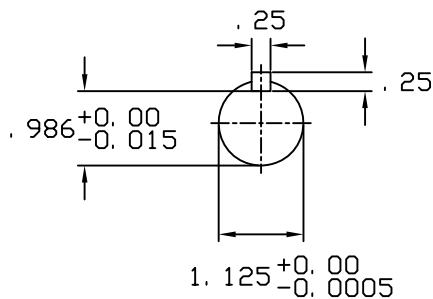

DATE JUNE 21, 2005	OUTLINE DIMENSIONS 3-PHASE INDUCTION MOTOR	MOTOR TYPE: AEHH8N
CATALOG NO. EP1/56-50		FRAME NO. 182T

Pole	HP	KW	Hz	VOLT	Syn. Speed RPM
6	1.5	1	50	190/380	1000

Ins	Rating	Dimension in	Approx Weight	Bearings	
F	CONT.	inch	95 lbs.	DE: 6306ZZ	NDE: 6306ZZ

Totally Enclosed Fan-Cooled Type, Squirrel-Cage Rotor.

① 10. 30. 00	J. H. LIANG

DWN.	J. H. LIANG	11-30-98
CHKD.	C. S. LO	12-29-98
APPD.	Y. B. HUANG	12-29-98

TECO Westinghouse

DWG NO.
31057H353002