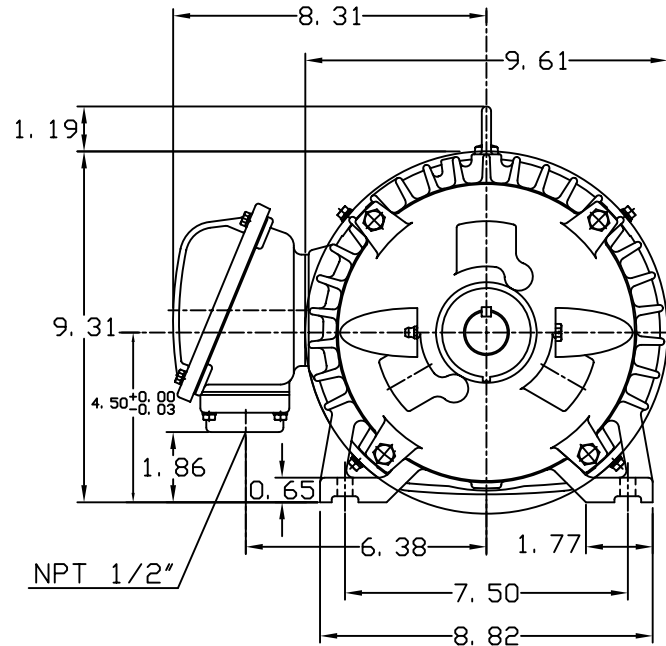

DATE JUNE 21, 2005	OUTLINE DIMENSIONS 3-PHASE INDUCTION MOTOR	MOTOR TYPE: AEHH8N
CATALOG NO. EP1/56-50		FRAME NO. 182T

Pole	HP	KW	Hz	VOLT	Syn. Speed RPM
6	1.5	1	50	190/380	1000

Ins	Rating	Dimension in	Approx Weight	Bearings	
F	CONT.	inch	95 lbs.	DE: 6306ZZ	NDE: 6306ZZ

Totally Enclosed Fan-Cooled Type, Squirrel-Cage Rotor.

① 10. 30. 00	J. H. LIANG

DWN.	J. H. LIANG	11-30-98
CHKD.	C. S. LO	12-29-98
APPD.	Y. B. HUANG	12-29-98

TECO Westinghouse

DWG NO.
31057H353002