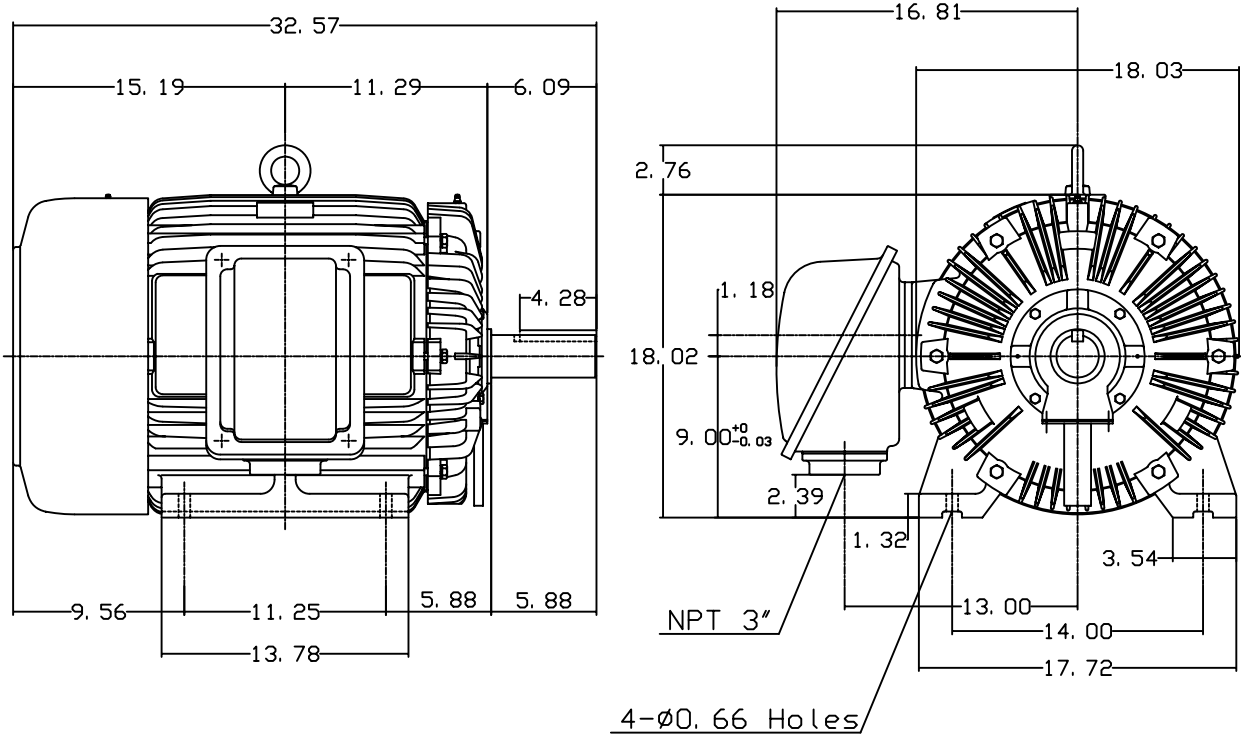

DATE
JUNE 21, 2005
CATALOG NO.
EP06045

OUTLINE DIMENSIONS
3-PHASE INDUCTION MOTOR

MOTOR TYPE:
AEHH8N
FRAME NO. 364T

Pole	HP	KW	Hz	VOLT	Syn. Speed RPM
4	60	45	60	575	1800

Ins	Rating	Dimension in	Approx Weight	Bearings	
F	CONT.	inches	898 lbs.	DE: 6313	NDE: 6213

Totally Enclosed Fan-Cooled Type. Squirrel-Cage Rotor.

DWN.	J. H. LIANG	11-30-98
CHKD.	C. H. KAD	12-26-98
APP'D.	Y. B. HUANG	12-26-98

TECO Westinghouse

DWG NO.
31057H368000