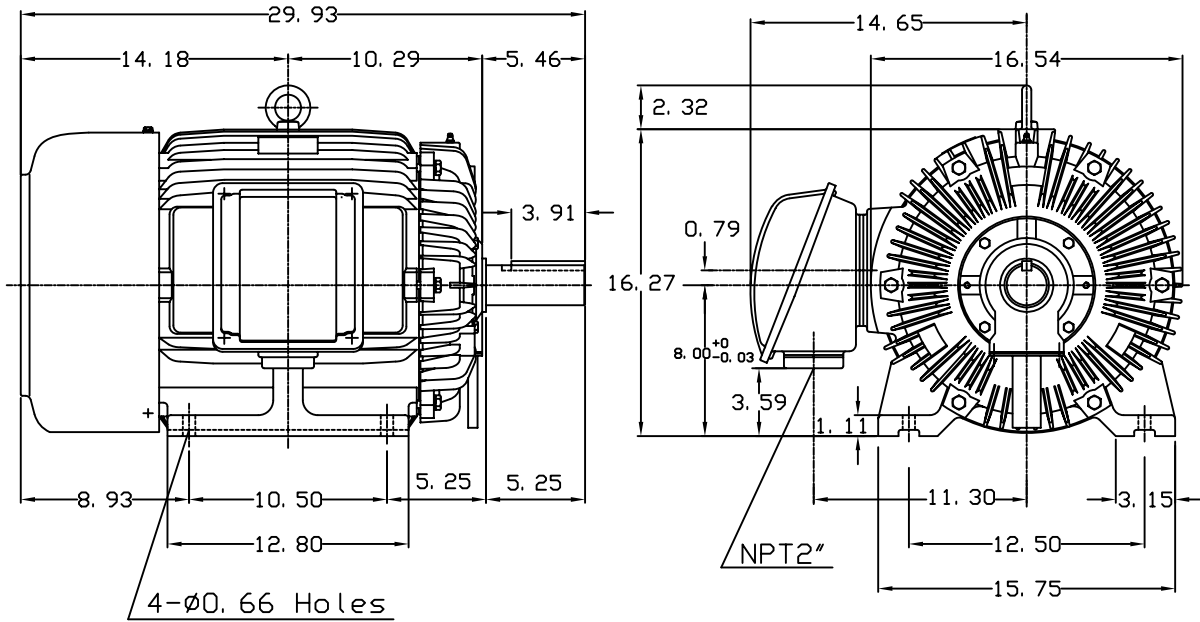

DATE  
JUNE 21, 2005  
CATALOG NO.  
EPO4045

OUTLINE DIMENSIONS  
3-PHASE INDUCTION MOTOR

MOTOR TYPE:  
AEHH8N  
FRAME NO. 324T

Pole	HP	KW	Hz	VOLT	Syn. Speed RPM
4	40	30	60	575	1800

Ins	Rating	Dimension in	Approx Weight	Bearings	
F	CONT.	inches	664 lbs.	DE: 6312	NDE: 6212

Totally Enclosed Fan-Cooled Type. Squirrel-Cage Rotor.

① 03. 16. 00 J. C. LIN

DWN.	J. H. LIANG	11-30-98
CHKD.	C. H. KAO	12-26-98
APPD.	Y. B. HUANG	12-26-98

TECO Westinghouse

DWG NO.  
31057H364001