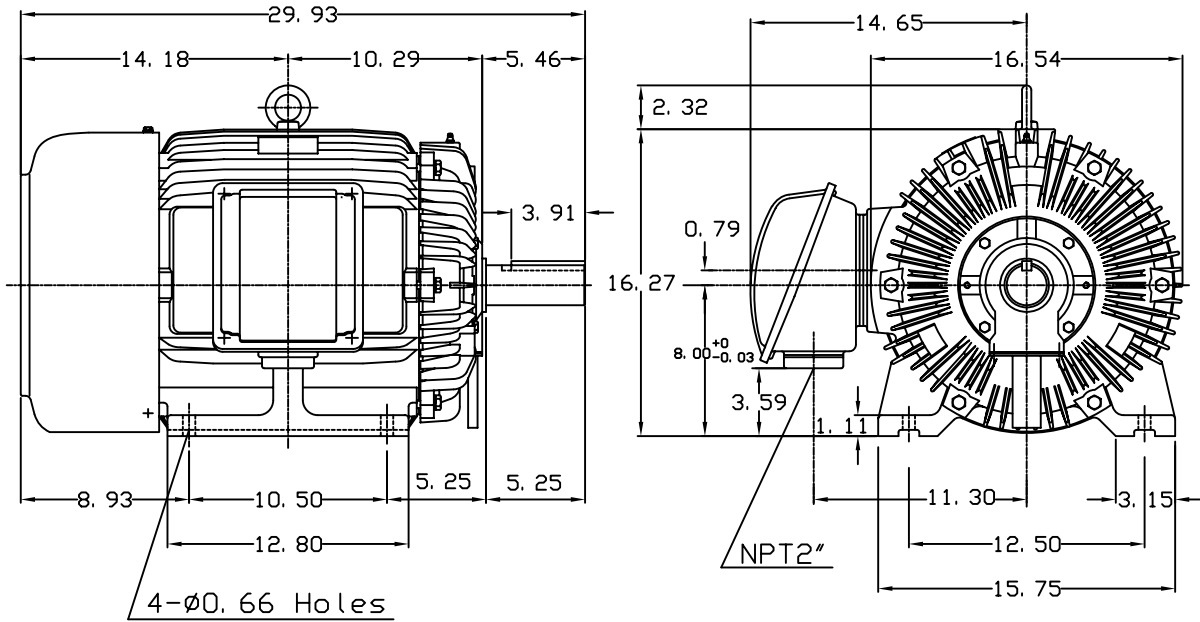

DATE
JUNE 21, 2005
CATALOG NO.
EP0404-50

OUTLINE DIMENSIONS
3-PHASE INDUCTION MOTOR

MOTOR TYPE:
AEHH8N
FRAME NO. 324T

Pole	HP	KW	Hz	VOLT	Syn. Speed RPM
4	40	30	50	190/380	1500

Ins	Rating	Dimension in	Approx Weight	Bearings	
F	CONT.	inches	664 lbs.	DE: 6312	NDE: 6212

Totally Enclosed Fan-Cooled Type. Squirrel-Cage Rotor.

① 03. 16. 00 J. C. LIN

DWN.	J. H. LIANG	11-30-98
CHKD.	C. H. KAO	12-26-98
APP'D.	Y. B. HUANG	12-26-98

TECO Westinghouse

DWG NO.
31057H364001