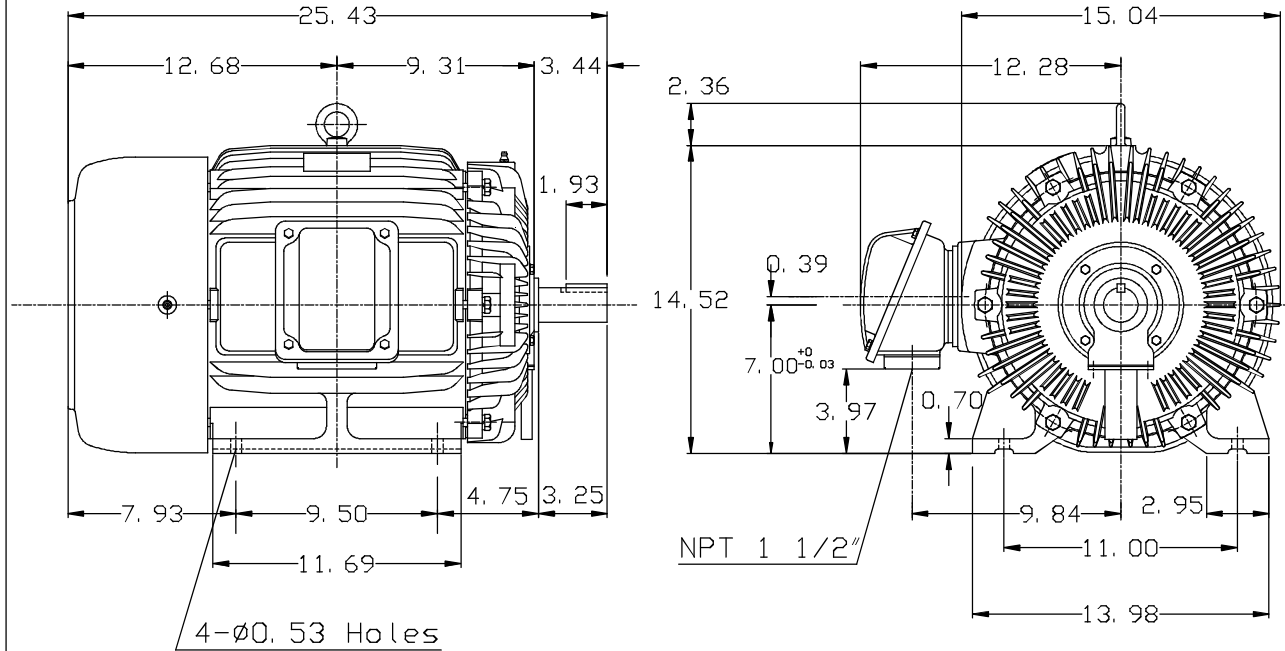

DATE
JUNE 21, 2005
CATALOG NO.
EP02525

OUTLINE DIMENSIONS
3-PHASE INDUCTION MOTOR

MOTOR TYPE:
AEHH8N
FRAME NO. 284TS

Pole	HP	KW	Hz	VOLT	Syn. Speed RPM
2	25	18.65	60	575	3600

Ins	Rating	Dimension in	Approx Weight	Bearings
F	CONT.	inches	418 lbs.	DE: 6211C3 NDE: 6211C3

Totally Enclosed Fan Cooled Type. Squirrel-cage Rotor.

DWN.	J. H. LIANG	11-30-98
CHKD.	C. H. KAO	12-26-98
APPD.	12-26-98	

TECO Westinghouse

DWG NO.
31057H359000