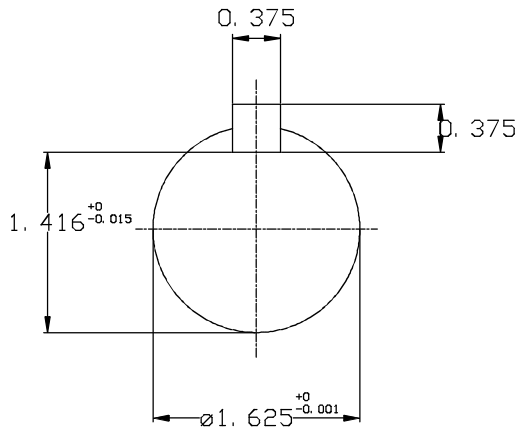

DATE
JUNE 21, 2005
CATALOG NO.
EP02525

OUTLINE DIMENSIONS
3-PHASE INDUCTION MOTOR

MOTOR TYPE:
AEHH8N
FRAME NO. 284TS

Pole	HP	KW	Hz	VOLT	Syn. Speed RPM
2	25	18.65	60	575	3600

Ins	Rating	Dimension in	Approx Weight	Bearings
F	CONT.	inches	418 lbs.	DE: 6211C3 NDE: 6211C3

Totally Enclosed Fan Cooled Type. Squirrel-cage Rotor.

DWN.	J. H. LIANG	11-30-98
CHKD.	C. H. KAO	12-26-98
APPD.	12-26-98	

TECO Westinghouse

DWG NO.
31057H359000