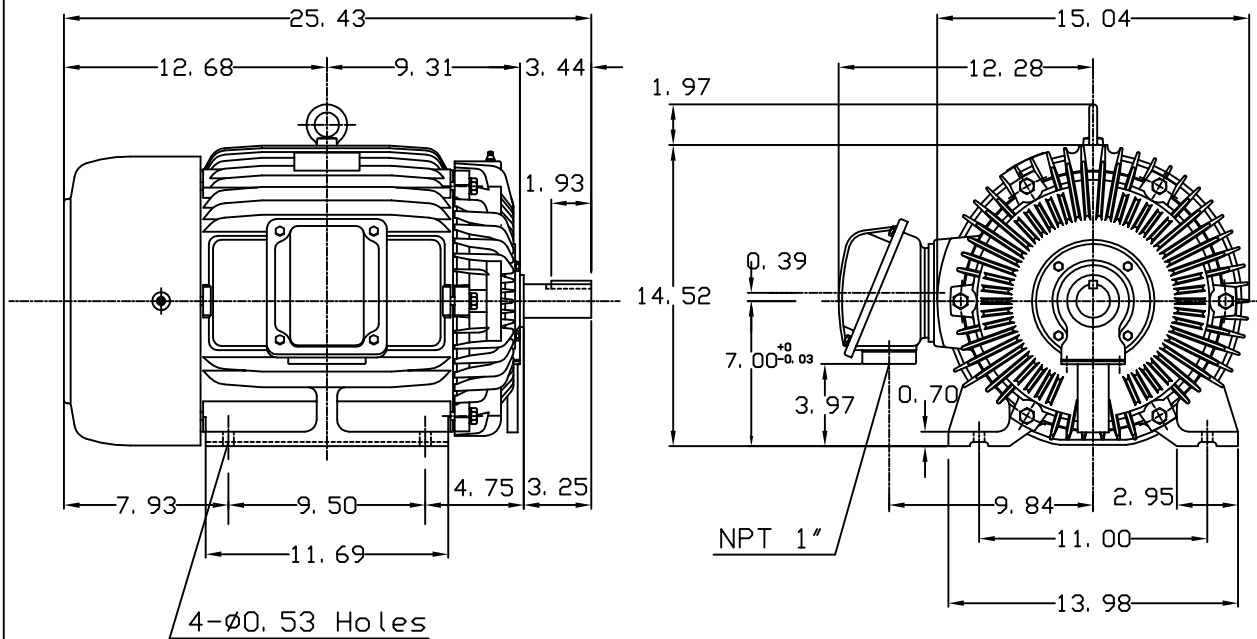

DATE JUNE 21, 2005	OUTLINE DIMENSIONS 3-PHASE INDUCTION MOTOR	MOTOR TYPE: AEHH8N
CATALOG NO. EP0252		FRAME NO. 284TS

Pole	HP	KW	Hz	VOLT	Syn. Speed RPM
2	25	18.65	60	230/460	3600

Ins	Rating	Dimension in	Approx Weight	Bearings	
F	CONT.	inches	418 lbs.	DE: 6211C3	NDE: 6211C3

Totally Enclosed Fan Cooled Type. Squirrel-cage Rotor.

⊠			
---	--	--	--

DWN.	J. H. LIANG	11-30-98
CHKD.	C. H. KAO	12-26-98
APPD.	Y. B. HUANG	12-26-98

TECO Westinghouse

DWG NO.
31057H359000