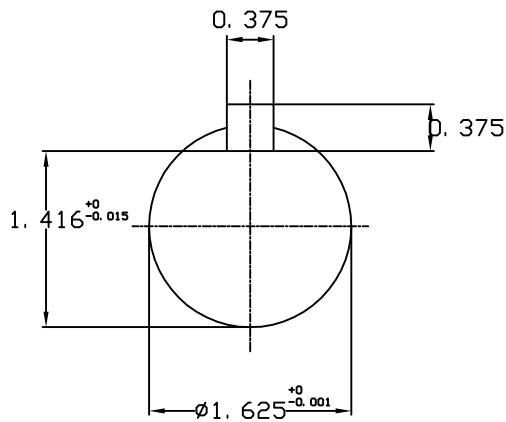

DATE JUNE 21, 2005	OUTLINE DIMENSIONS 3-PHASE INDUCTION MOTOR	MOTOR TYPE: AEHH8N
CATALOG NO. EP0252		FRAME NO. 284TS

Pole	HP	KW	Hz	VOLT	Syn. Speed RPM
2	25	18.65	60	230/460	3600

Ins	Rating	Dimension in	Approx Weight	Bearings	
F	CONT.	inches	418 lbs.	DE: 6211C3	NDE: 6211C3

Totally Enclosed Fan Cooled Type. Squirrel-cage Rotor.

⊠			

DWN.	J. H. LIANG	11-30-98
CHKD.	C. H. KAO	12-26-98
APPD.	Y. B. HUANG	12-26-98

TECO Westinghouse

DWG NO.
31057H359000