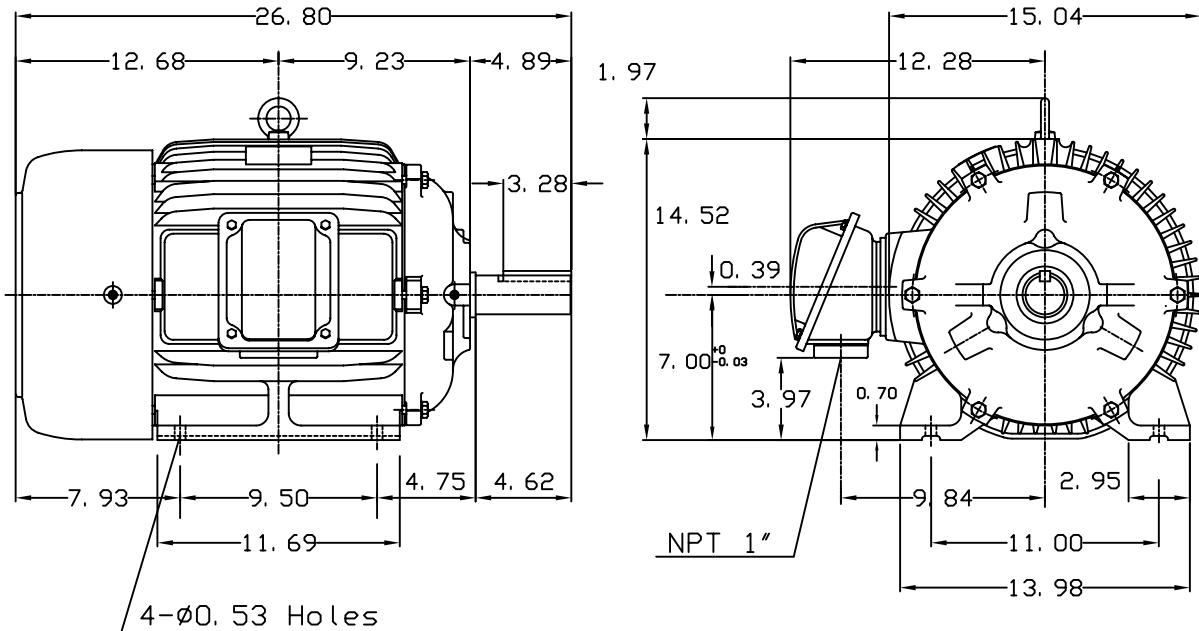

DATE
JUNE 21, 2005
CATALOG NO.
EPO1565

OUTLINE DIMENSIONS
3-PHASE INDUCTION MOTOR

MOTOR TYPE:
AEHH8N
FRAME NO. 284T

Pole	HP	KW	Hz	VOLT	Syn. Speed RPM
6	15	11.2	60	575	1200

Ins	Rating	Dimension in	Approx Weight	Bearings	
F	CONT.	inches	429 lbs.	DE: 6311ZZ	NDE: 6310ZZ

Totally Enclosed Fan Cooled Type. Squirrel-cage Rotor.

DWN.	J. H. LIANG	11-30-98
CHKD.	C. H. KAO	12-26-98
APPD.	Y. B. HUANG	12-26-98

TECO Westinghouse

DWG NO.
31057H360001