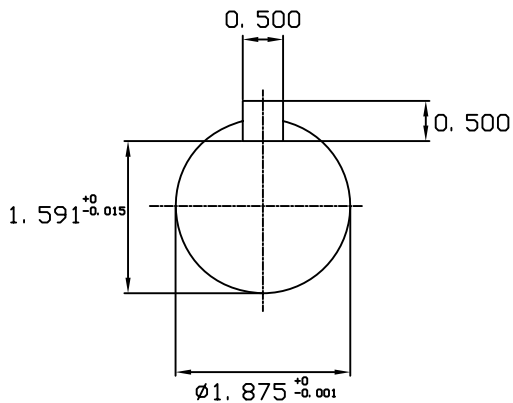

DATE
JUNE 21, 2005
CATALOG NO.
EPO1565

OUTLINE DIMENSIONS
3-PHASE INDUCTION MOTOR

MOTOR TYPE:
AEHH8N
FRAME NO. 284T

Pole	HP	KW	Hz	VOLT	Syn. Speed RPM
6	15	11.2	60	575	1200

Ins	Rating	Dimension in	Approx Weight	Bearings	
F	CONT.	inches	429 lbs.	DE: 6311ZZ	NDE: 6310ZZ

Totally Enclosed Fan Cooled Type. Squirrel-cage Rotor.

DWN.	J. H. LIANG	11-30-98
CHKD.	C. H. KAO	12-26-98
APPD.	Y. B. HUANG	12-26-98

TECO Westinghouse

DWG NO.
31057H360001