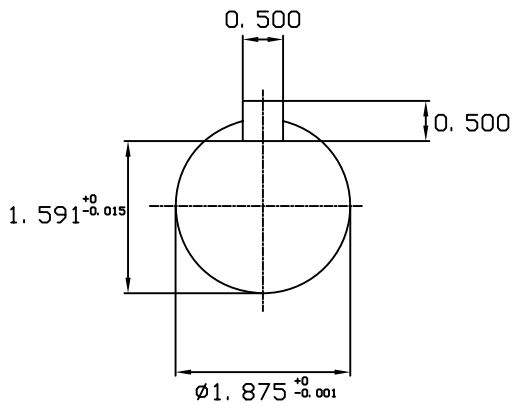

DATE  
JUNE 21, 2005  
CATALOG NO.  
EP0156-50

OUTLINE DIMENSIONS  
3-PHASE INDUCTION MOTOR

MOTOR TYPE:  
AEHH8N  
FRAME NO. 284T

Pole	HP	KW	Hz	VOLT	Syn. Speed RPM
6	15	11.2	50	190/380	1000

Ins	Rating	Dimension in	Approx Weight	Bearings	
F	CONT.	inches	429 lbs.	DE: 6311ZZ	NDE: 6310ZZ

Totally Enclosed Fan Cooled Type. Squirrel-cage Rotor.

4- $\phi$ 0.53 Holes

DWN.	J. H. LIANG	11-30-98
CHKD.	C. H. KAO	12-26-98
APPD.	Y. B. HUANG	12-26-98

TECO Westinghouse

DWG NO.  
31057H360001