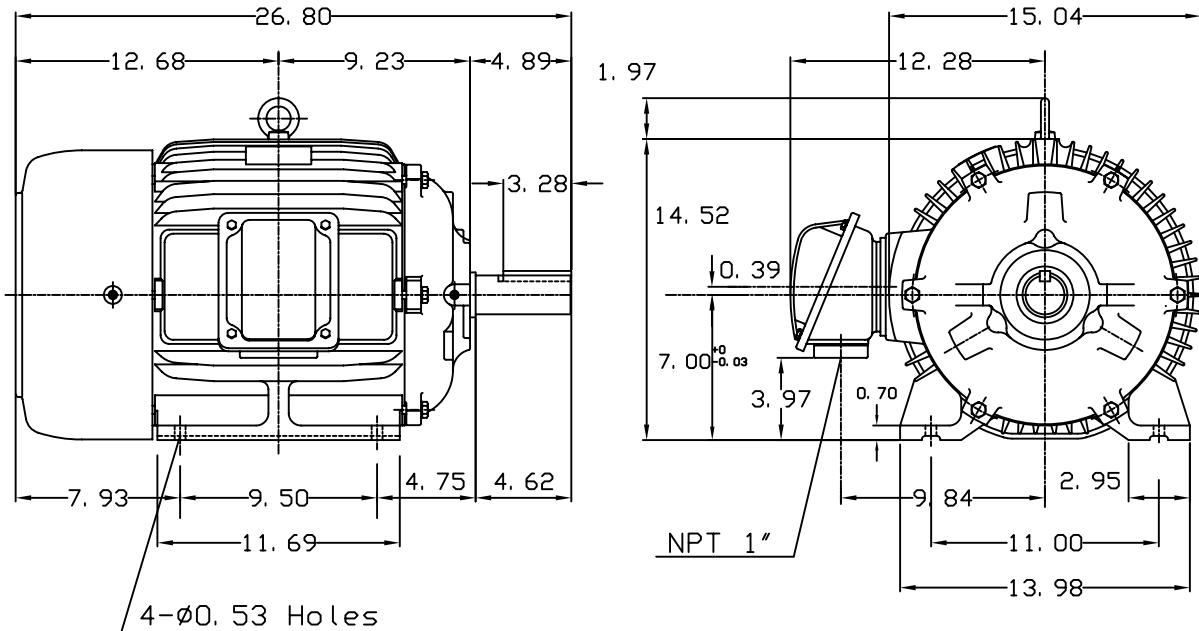

DATE  
JUNE 21, 2005  
CATALOG NO.  
EP0156-50

OUTLINE DIMENSIONS  
3-PHASE INDUCTION MOTOR

MOTOR TYPE:  
AEHH8N  
FRAME NO. 284T

Pole	HP	KW	Hz	VOLT	Syn. Speed RPM
6	15	11.2	50	190/380	1000

Ins	Rating	Dimension in	Approx Weight	Bearings	
F	CONT.	inches	429 lbs.	DE: 6311ZZ	NDE: 6310ZZ

Totally Enclosed Fan Cooled Type. Squirrel-cage Rotor.

4- $\phi$ 0.53 Holes

DWN.	J. H. LIANG	11-30-98
CHKD.	C. H. KAO	12-26-98
APPD.	Y. B. HUANG	12-26-98

TECO Westinghouse

DWG NO.  
31057H360001