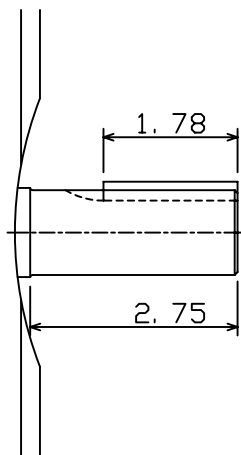

DATE
Sept. 25, 2006
Cat. #: EP0054C-50

OUTLINE DIMENSIONS

3-PHASE INDUCTION MOTOR

MOTOR TYPE:
AEHH8N-CF
FRAME NO. 184TC

Pole	HP	kW	Hz	VOLT	Syn. Speed r/min(rpm)
4	5	3.73	50	190/380	1500

Ins	Rating	Dimension in	Approx Weight	Bearings
F	CONT.	inches	120 lbs	DE: 6306ZZ NDE: 6306ZZ

Totally Enclosed Fan-Cooled Type, Squirrel-Cage Rotor.

DWN.	C. S. LO	12-22-04
CHKD.	C. S. LO	12-27-04
APPD.	M. C. TSAI	12-27-04

TECO Westinghouse

DWG NO.
31049J808650