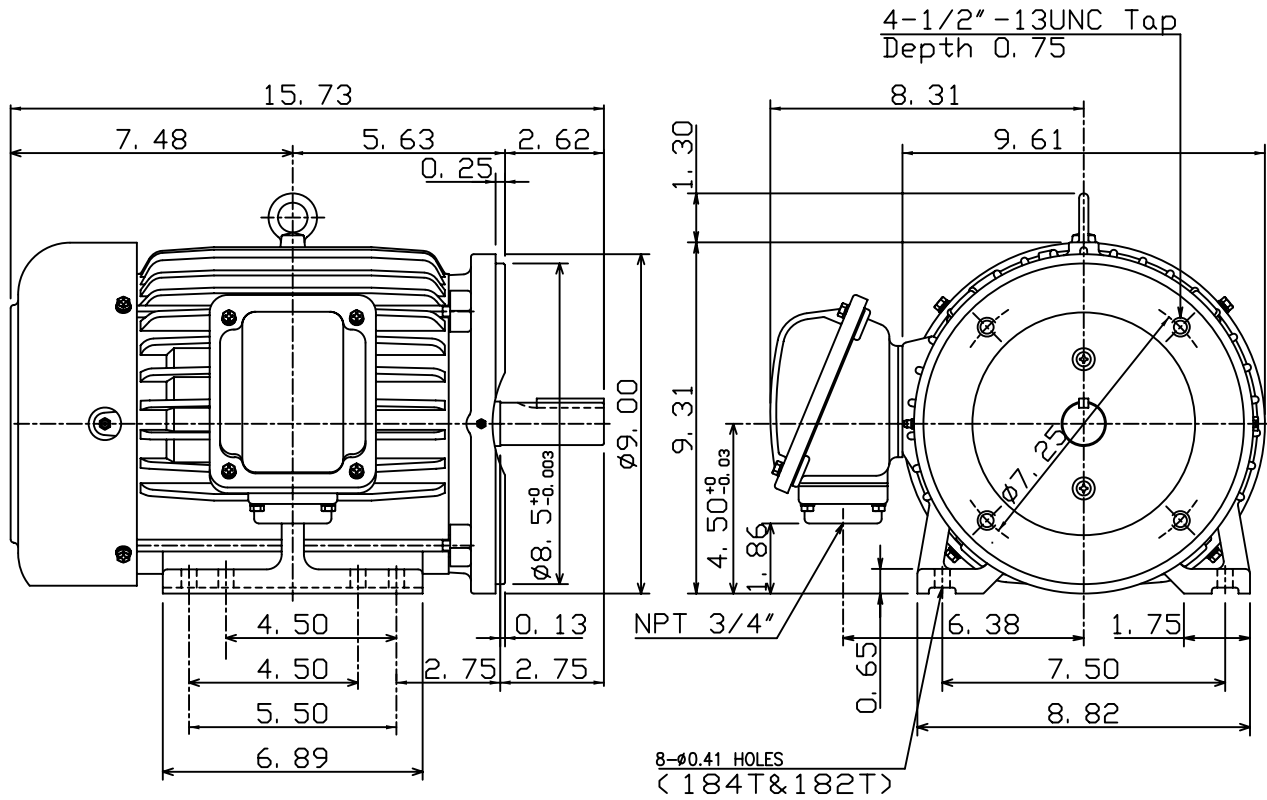

DATE
Sept. 25, 2006
Cat. #: EP0054C-50

OUTLINE DIMENSIONS

3-PHASE INDUCTION MOTOR

MOTOR TYPE:
AEHH8N-CF
FRAME NO. 184TC

Pole	HP	kW	Hz	VOLT	Syn. Speed r/min(rpm)
4	5	3.73	50	190/380	1500

Ins	Rating	Dimension in	Approx Weight	Bearings
F	CONT.	inches	120 lbs	DE: 6306ZZ NDE: 6306ZZ

Totally Enclosed Fan-Cooled Type, Squirrel-Cage Rotor.

DWN.	C. S. LO	12-22-04
CHKD.	C. S. LO	12-27-04
APPD.	M. C. TSAI	12-27-04

TECO Westinghouse

DWG NO.
31049J808650