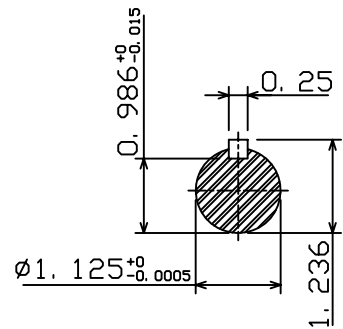

DATE
Sept. 25, 2006
Cat. #: EP0054C-50

OUTLINE DIMENSIONS

3-PHASE INDUCTION MOTOR

MOTOR TYPE:
AEHH8N-CF
FRAME NO. 184TC

Pole	HP	kW	Hz	VOLT	Syn. Speed r/min(rpm)
4	5	3.73	50	190/380	1500

Ins	Rating	Dimension in	Approx Weight	Bearings
F	CONT.	inches	120 lbs	DE: 6306ZZ NDE: 6306ZZ

Totally Enclosed Fan-Cooled Type, Squirrel-Cage Rotor.

DWN.	C. S. LO	12-22-04
CHKD.	C. S. LO	12-27-04
APPD.	M. C. TSAI	12-27-04

TECO Westinghouse

DWG NO.
31049J808650